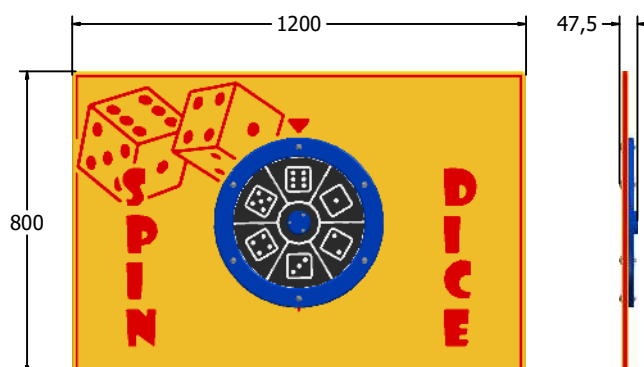

Product Specification

Spin Dice Play Panel

Details shown are for panel only.

To be fixed on to posts or wall mounted.

Contact AMV Playground Solutions for supply of suitable posts or wall fixings.

Designed to British & European Standard BS EN 1176

AMVFA-AP-FISPDICE6

AMVFA-AP-FISPDICE3

Age Range: 2+ Years
Largest Part: 800x595
Heaviest Part: 11Kg
Total Weight: 11Kg
Surfacing : N/A

Minimum Inspection Schedule	
Inspection Type	Inspection Frequency
Visual	Every Month
Functionality	Every Month
Comprehensive	Every 6 Months

Age Range: 2+ Years
Largest Part: 1200x800
Heaviest Part: 19.5Kg
Total Weight: 19.5Kg
Surfacing : N/A

Material: **Design Panel** - High Density Polyethylene (HDPE) with orange peel texture finish, available in 12, 15 & 19mm two colour HDPE