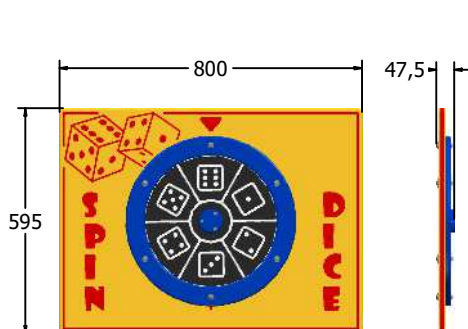

Product Specification

Spin Dice Play Panel

Details shown are for panel only.

To be fixed on to posts or wall mounted.

Contact AMV Playground Solutions for supply of suitable posts or wall fixings.

Designed to British & European Standard BS EN 1176

AMVFA-AP-FISPDICE6

AMVFA-AP-FISPDICE3

Age Range: 2+ Years
Largest Part: 800x595
Heaviest Part: 11Kg
Total Weight: 11Kg
Surfacing : N/A

Minimum Inspection Schedule	
Inspection Type	Inspection Frequency
Visual	Every Month
Functionality	Every Month
Comprehensive	Every 6 Months

Age Range: 2+ Years
Largest Part: 1200x800
Heaviest Part: 19.5Kg
Total Weight: 19.5Kg
Surfacing : N/A

Material: **Design Panel** - High Density Polyethylene (HDPE) with orange peel texture finish, available in 12, 15 & 19mm two colour HDPE