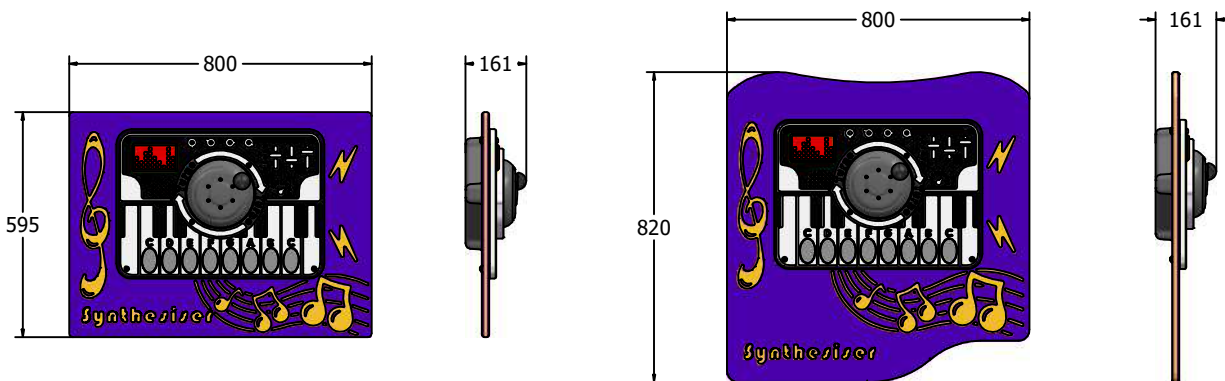

Product Specification

PlayTronic RotoGen Synthesiser Play Panel

- Supplied as Complete Panel
- Plays 8 Synthesiser Sounds
- User Generated Power
- Designed to British & European Standard BS EN 1176

Details shown are for panel only.

To be fixed on to posts or wall mounted.

Contact AMV Playground Solutions for supply of suitable posts or wall fixings.

AMVFA-AP-FIPTSYNTHRG6

AMVFA-AP-FIPTSYNTHRG3

Age Range: 2+ Years
 Largest Part: 595x800x161
 Heaviest Part: 12Kg
 Total Weight: 12Kg
 Surfacing : N/A

Minimum Inspection Schedule	
Inspection Type	Inspection Frequency
Visual	Every Month
Functionality	Every Month
Comprehensive	Every 6 Months

Age Range: 2+ Years
 Largest Part: 820x800x161
 Heaviest Part: 14.5Kg
 Total Weight: 14.5Kg
 Surfacing : N/A

Material: **Design Panel** - Two Colour High Density Polyethylene (HDPE) with orange peel texture finish

Colour Choices: **Design Panel** - Broad selection available, visit the website below for further details