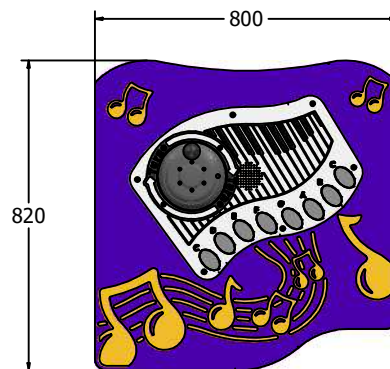

Product Specification

PlayTronic RotoGen Piano Play Panel

3
YEAR
ELECTRONICS
GUARANTEE

- Supplied as Complete Panel
- Plays 8 Piano Sounds
- User Generated Power
- Designed to British & European Standard BS EN 1176

Details shown are for panel only.

To be fixed on to posts or wall mounted.

Contact AMV Playground Solutions for supply of suitable posts or wall fixings.

AMVFA-AP-FIPTPIANORG6

AMVFA-AP-FIPTPIANORG3

Age Range: 2+ Years
Largest Part: 595x800x160.5
Heaviest Part: 12Kg
Total Weight: 12Kg
Surfacing : N/A

Material: **Design Panel** - Two Colour High Density Polyethylene (HDPE) with orange peel texture finish

Colour Choices: **Design Panel** - Broad selection available, visit the website below for further details