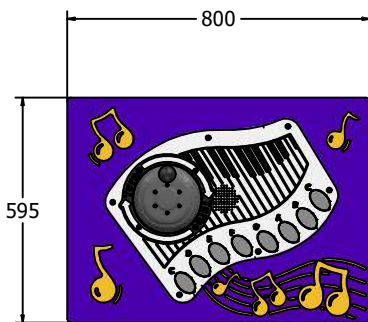

Product Specification

PlayTronic RotoGen Piano Play Panel

3
YEAR
ELECTRONICS
GUARANTEE

- Supplied as Complete Panel
- Plays 8 Piano Sounds
- User Generated Power
- Designed to British & European Standard BS EN 1176

Details shown are for panel only.

To be fixed on to posts or wall mounted.

Contact AMV Playground Solutions for supply of suitable posts or wall fixings.

AMVFA-AP-FIPTPIANORG6

AMVFA-AP-FIPTPIANORG3

Age Range: 2+ Years
Largest Part: 595x800x160.5
Heaviest Part: 12Kg
Total Weight: 12Kg
Surfacing : N/A

Material: **Design Panel** - Two Colour High Density Polyethylene (HDPE) with orange peel texture finish

Colour Choices: **Design Panel** - Broad selection available, visit the website below for further details