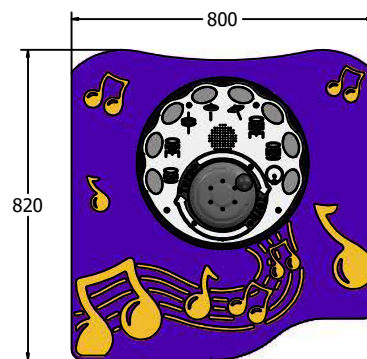

Product Specification

PlayTronic RotoGen Touch Drums Play Panel

- Supplied as Complete Panel
- Plays 8 Drum Sounds
- User Generated Power
- Designed to British & European Standard BS EN 1176

Details shown are for panel only.

To be fixed on to posts or wall mounted.

Contact AMV Playground Solutions for supply of suitable posts or wall fixings.

AMVFA-AP-FIPTDRUMSRG6

AMVFA-AP-FIPTDRUMSRG3

Age Range: 2+ Years
 Largest Part: 595x800x161
 Heaviest Part: 12.3Kg
 Total Weight: 12.3Kg
 Surfacing : N/A

Material: **Design Panel** - Two Colour High Density Polyethylene (HDPE) with orange peel texture finish

Colour Choices: **Design Panel** - Broad selection available, visit the website below for further details