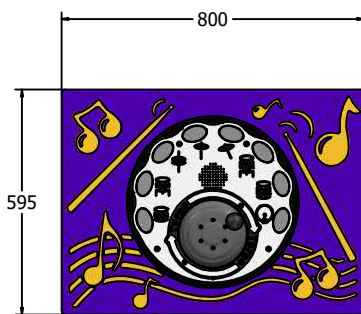

Product Specification

PlayTronic RotoGen Touch Drums Play Panel

- Supplied as Complete Panel
- Plays 8 Drum Sounds
- User Generated Power
- Designed to British & European Standard BS EN 1176

Details shown are for panel only.

To be fixed on to posts or wall mounted.

Contact AMV Playground Solutions for supply of suitable posts or wall fixings.

AMVFA-AP-FIPTDRUMSRG6

AMVFA-AP-FIPTDRUMSRG3

Age Range: 2+ Years
 Largest Part: 595x800x161
 Heaviest Part: 12.3Kg
 Total Weight: 12.3Kg
 Surfacing : N/A

Material: **Design Panel** - Two Colour High Density Polyethylene (HDPE) with orange peel texture finish

Colour Choices: **Design Panel** - Broad selection available, visit the website below for further details