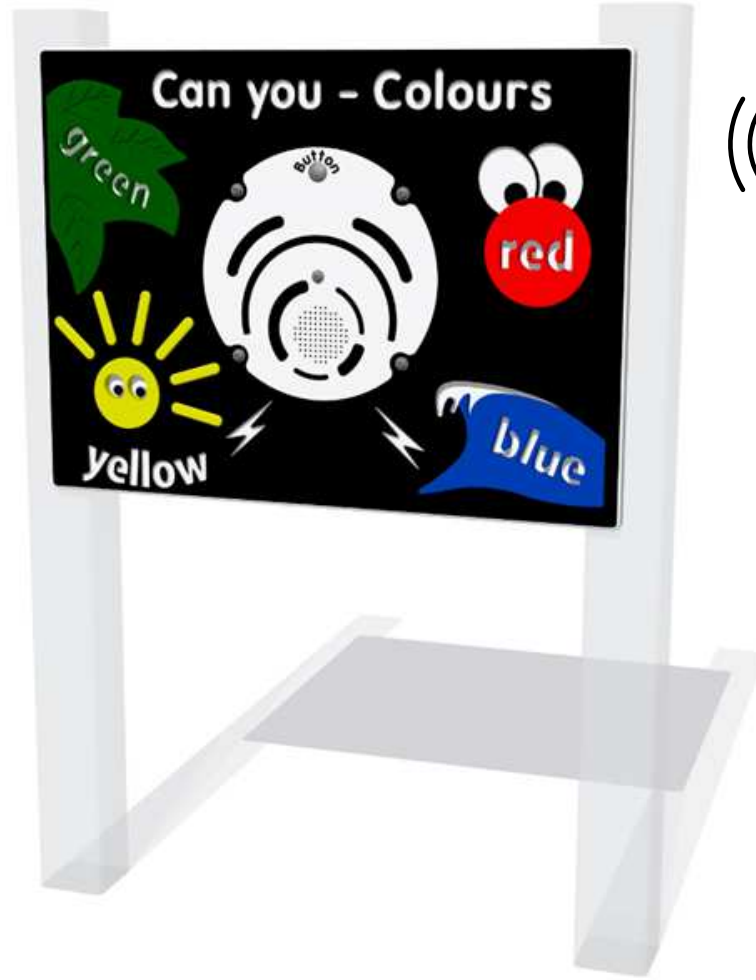

## PlayTronic Colours Play Panel

Designed to British & European Standard BS EN 1176

Details shown are for panel only.

To be fixed on to posts or wall mounted.

Contact AMV Playground Solutions for supply of suitable posts or wall fixings.

Age Range: 2+ Years  
Largest Part: 1200x800x94  
Heaviest Part: 19Kg  
Total Weight: 19Kg  
Surfacing : N/A

Material: **Design Panel** - Two Colour High Density Polyethylene (HDPE) with orange peel texture finish

Colour Choices: **Design Panel** - Broad selection available, visit the website below for further details