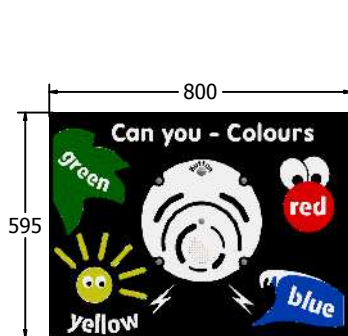

## PlayTronic Colours Play Panel

Designed to British & European Standard BS EN 1176

Details shown are for panel only.

To be fixed on to posts or wall mounted.

Contact AMV Playground Solutions for supply of suitable posts or wall fixings.

Age Range: 2+ Years  
Largest Part: 1200x800x94  
Heaviest Part: 19Kg  
Total Weight: 19Kg  
Surfacing : N/A

Material: **Design Panel** - Two Colour High Density Polyethylene (HDPE) with orange peel texture finish