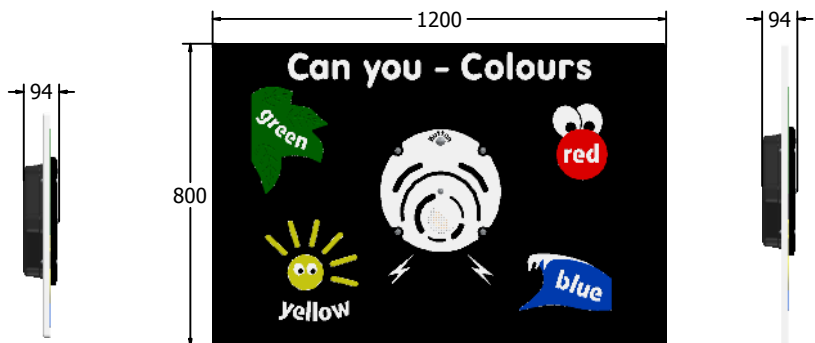

## PlayTronic Colours Play Panel

Designed to British & European Standard BS EN 1176

Details shown are for panel only.

To be fixed on to posts or wall mounted.

Contact AMV Playground Solutions for supply of suitable posts or wall fixings.

AMVFA-AP-FIPTCOLOUR6-B

AMVFA-AP-FIPTCOLOUR3-B

Age Range: 2+ Years  
Largest Part: 800x595x94  
Heaviest Part: 10Kg  
Total Weight: 10Kg  
Surfacing : N/A

Minimum Inspection Schedule	
Inspection Type	Inspection Frequency
Visual	Every Month
Functionality	Every Month
Comprehensive	Every 6 Months

Age Range: 2+ Years  
Largest Part: 1200x800x94  
Heaviest Part: 19Kg  
Total Weight: 19Kg  
Surfacing : N/A

Material: **Design Panel** - Two Colour High Density Polyethylene (HDPE) with orange peel texture finish