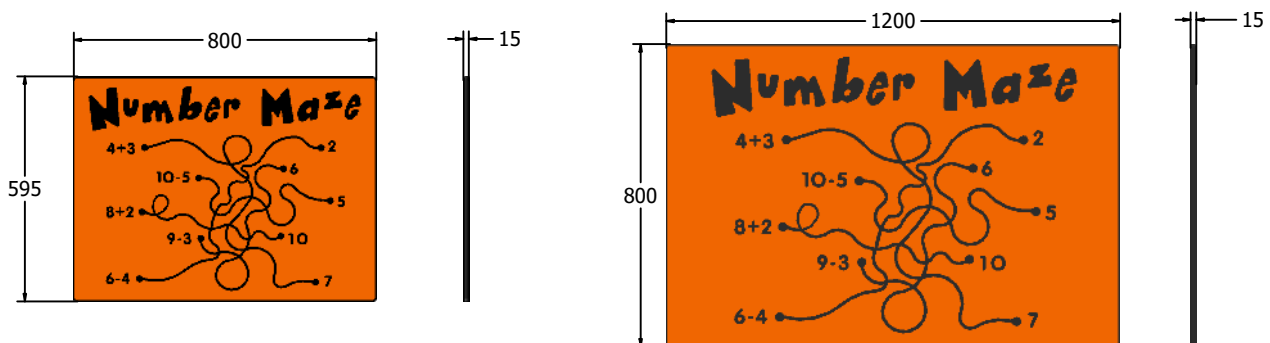

## Number Maze Play Panel

Designed to British & European  
Standard BS EN 1176

Details shown are for panel only.

To be fixed on to posts or wall  
mounted.

Contact AMV Playground  
Solutions for supply of suitable  
posts or wall fixings.

Age Range: 2+ Years  
Largest Part: 1200x800  
Heaviest Part: 12Kg  
Total Weight: 12Kg  
Surfacing : N/A

Material: **XD Panel** - High Density Polyethylene (HDPE) with orange peel texture finish available in 15mm (Recycled Black Core)