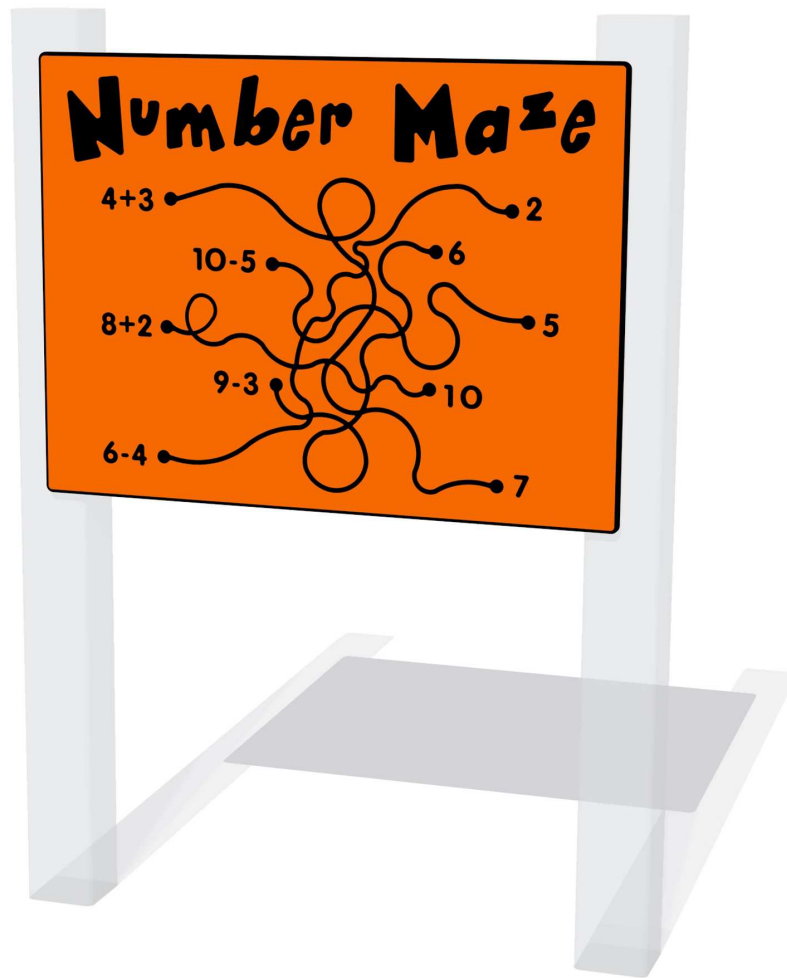

## Number Maze Play Panel

Designed to British & European  
Standard BS EN 1176

Details shown are for panel only.

To be fixed on to posts or wall  
mounted.

Contact AMV Playground  
Solutions for supply of suitable  
posts or wall fixings.

Age Range: 2+ Years  
Largest Part: 1200x800  
Heaviest Part: 12Kg  
Total Weight: 12Kg  
Surfacing : N/A

Material: **XD Panel** - High Density Polyethylene (HDPE) with orange peel texture finish available in 15mm (Recycled Black Core)