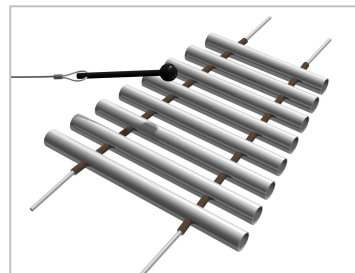

Product Specification

AMVFA-AP-FIMUTUBE3

Penguin Ally Tube Glockenspiel Play Panel

Tuned Aluminium Tube instrument

2x beaters per instrument

Details shown are for panel only.

To be fixed on to posts or wall mounted.

Contact AMV Playground Solutions for supply of suitable posts or wall fixings.

Designed to British & European Standard BS EN 1176

Age Range: 2+ Years
 Largest Part: 800 x 1129 x 91
 Heaviest Part: 14.5Kg
 Total Weight: 14.5Kg
 Surfacing : N/A

Minimum Inspection Schedule	
Inspection Type	Inspection Frequency
Visual	Every Month
Functionality	Every Month
Comprehensive	Every 6 Months

Material: **Design Panel** - Two Colour High Density Polyethylene (HDPE) with orange peel texture finish
Aluminium Tubes - Smooth polished finish