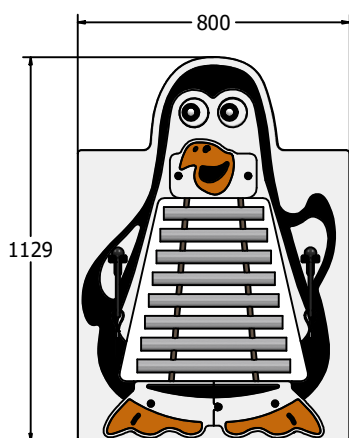

Product Specification

AMVFA-AP-FIMUTUBE3

Penguin Ally Tube Glockenspiel Play Panel

Tuned Aluminium Tube instrument

2x beaters per instrument

Details shown are for panel only.

To be fixed on to posts or wall mounted.

Contact AMV Playground Solutions for supply of suitable posts or wall fixings.

Designed to British & European Standard BS EN 1176

Age Range: 2+ Years
 Largest Part: 800 x 1129 x 91
 Heaviest Part: 14.5Kg
 Total Weight: 14.5Kg
 Surfacing : N/A