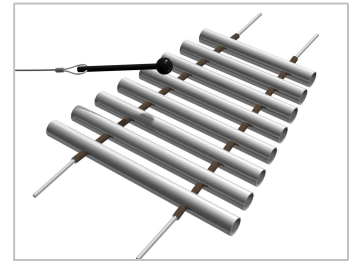

Product Specification

AMVFA-AP-FIMUTUBECR3

Crocodile Ally Tube Glockenspiel Play Panel

Tuned Aluminium Tube instrument

2x beaters per instrument

Details shown are for panel only.

To be fixed on to posts or wall mounted.

Contact AMV Playground Solutions for supply of suitable posts or wall fixings.

Designed to British & Europe Standard BS EN 1176

Age Range: 2+ Years
 Largest Part: 800 x 1209 x 93
 Heaviest Part: 15.5Kg
 Total Weight: 15.5Kg
 Surfacing : N/A

Minimum Inspection Schedule	
Inspection Type	Inspection Frequency
Visual	Every Month
Functionality	Every Month
Comprehensive	Every 6 Months

Material: **Design Panel** - Two Colour High Density Polyethylene (HDPE) with orange peel texture finish
Aluminium Tubes - Smooth polished finish