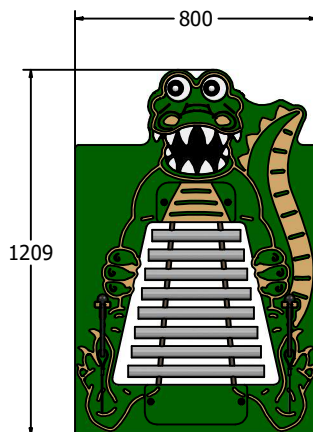

Product Specification

AMVFA-AP-FIMUTUBECR3

Crocodile Ally Tube Glockenspiel Play Panel

Tuned Aluminium Tube instrument

2x beaters per instrument

Details shown are for panel only.

To be fixed on to posts or wall mounted.

Contact AMV Playground Solutions for supply of suitable posts or wall fixings.

Designed to British & Europe Standard BS EN 1176

Age Range: 2+ Years
 Largest Part: 800 x 1209 x 93
 Heaviest Part: 15.5Kg
 Total Weight: 15.5Kg
 Surfacing : N/A