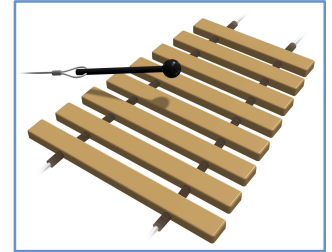

Product Specification

AMVFA-AP-FIMUCOMPWAL3

Walrus Composite Glockenspiel Play Panel

Tuned composite instrument

2x beaters per instrument

Details shown are for panel only.

To be fixed on to posts or wall mounted.

Contact AMV Playground Solutions for supply of suitable posts or wall fixings.

Designed to British & European Standard BS EN 1176

Age Range: 2+ Years
Largest Part: 800 x 1200 x 91
Heaviest Part: 14.5Kg
Total Weight: 14.5Kg
Surfacing : N/A