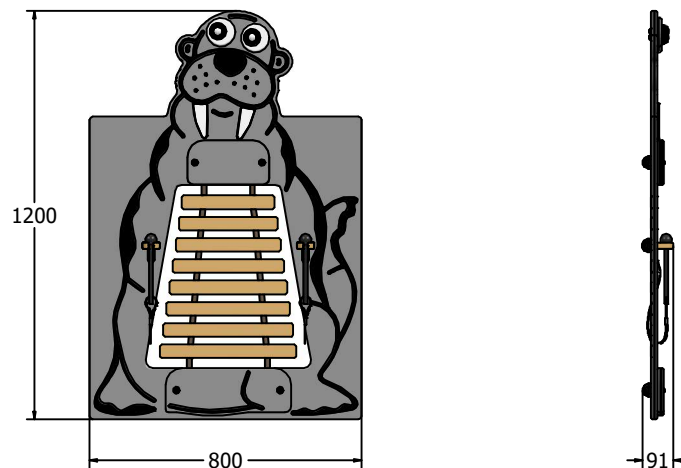

Product Specification

AMVFA-AP-FIMUCOMPWAL3

Walrus Composite Glockenspiel Play Panel

Tuned composite instrument

2x beaters per instrument

Details shown are for panel only.

To be fixed on to posts or wall mounted.

Contact AMV Playground Solutions for supply of suitable posts or wall fixings.

Designed to British & European Standard BS EN 1176

Age Range: 2+ Years
Largest Part: 800 x 1200 x 91
Heaviest Part: 14.5Kg
Total Weight: 14.5Kg
Surfacing : N/A