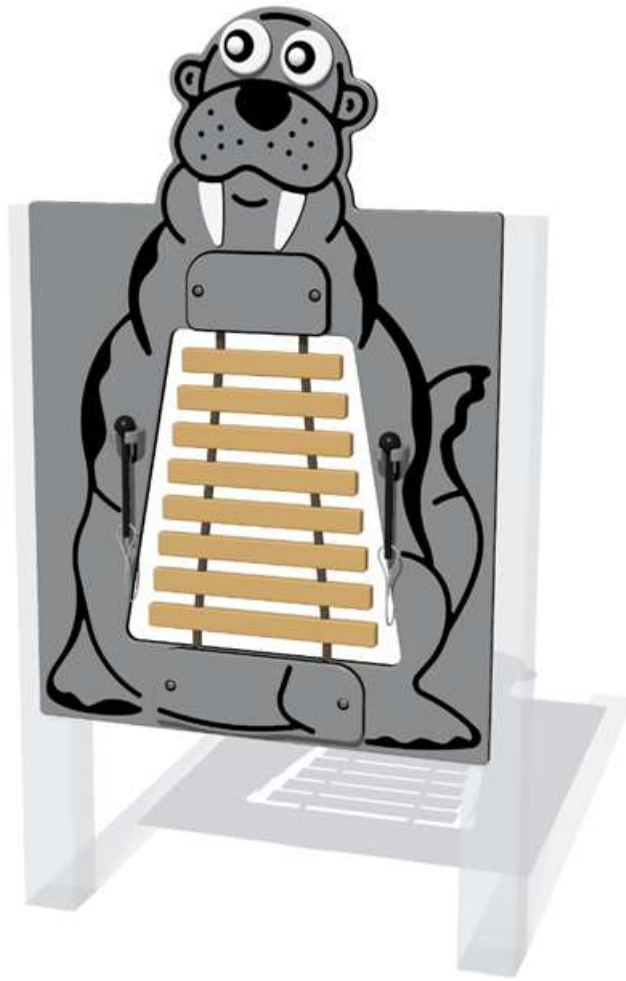

Product Specification

AMVFA-AP-FIMUCOMPWAL3

Walrus Composite Glockenspiel Play Panel

Tuned composite instrument

2x beaters per instrument

Details shown are for panel only.

To be fixed on to posts or wall mounted.

Contact AMV Playground Solutions for supply of suitable posts or wall fixings.

Designed to British & European Standard BS EN 1176

Age Range: 2+ Years
Largest Part: 800 x 1200 x 91
Heaviest Part: 14.5Kg
Total Weight: 14.5Kg
Surfacing : N/A

Minimum Inspection Schedule	
Inspection Type	Inspection Frequency
Visual	Every Month
Functionality	Every Month
Comprehensive	Every 6 Months

Material: **Design Panel** - Two Colour High Density Polyethylene (HDPE) with orange peel texture finish

Colour Choices: **Design Panel** - Broad selection available, visit the website below for further details