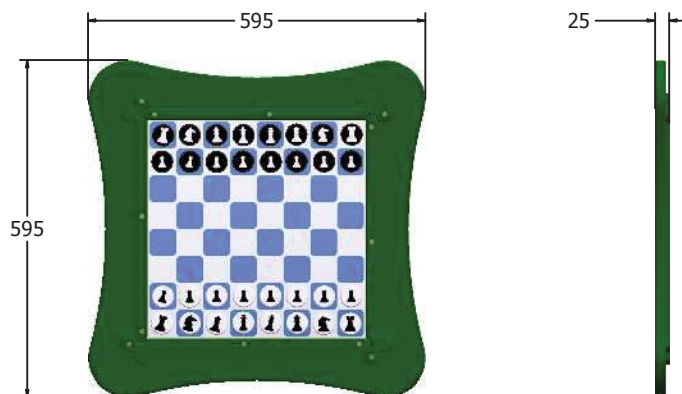

MagPlay Wall Panels

AMVFA-AP-FIMPW4INA -
4-in-a-row

AMVFA-AP-FIMPWALPHAL -
Lowercase Alphabet

AMVFA-AP-FIMPWALPHAU -
Uppercase Alphabet

AMVFA-AP-FIMPWDRAU -
Draughts

AMVFA-AP-FIMPWCHES

AMVFA-AP-FIMPWLUDO -
Ludo

AMVFA-AP-FIMPWNOUG -
Noughts and Crosses

AMVFA-AP-FIMPWNUM -
Numbers and Sums

AMVFA-AP-FIMPWSNAK -
Snakes and Ladders

Large foam dice supplied with
Snakes and Ladders & Ludo

Age Range: 2+ Years
Largest Part: 595x595x25
Heaviest Part: ≤7Kg
Total Weight: ≤7Kg
Surfacing : N/A