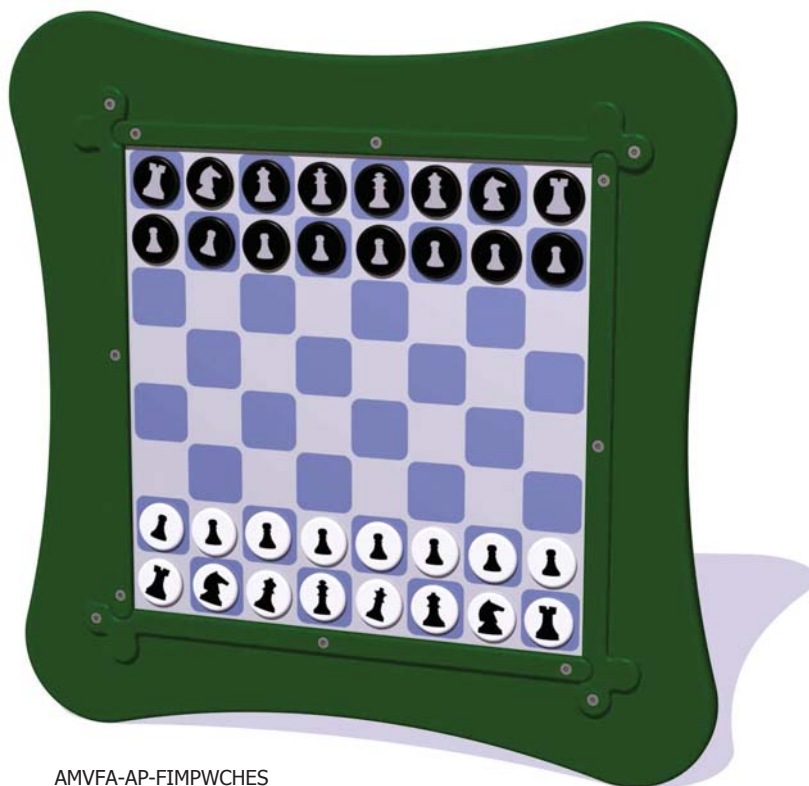

MagPlay Wall Panels

AMVFA-AP-FIMPW4INA -
4-in-a-row

AMVFA-AP-FIMPWALPHAL -
Lowercase Alphabet

AMVFA-AP-FIMPWALPHAU -
Uppercase Alphabet

AMVFA-AP-FIMPWDRAU -
Draughts

AMVFA-AP-FIMPWCHES

AMVFA-AP-FIMPWLUDO -
Ludo

AMVFA-AP-FIMPWNOUG -
Noughts and Crosses

AMVFA-AP-FIMPWNUM -
Numbers and Sums

AMVFA-AP-FIMPWSNAK -
Snakes and Ladders

Large foam dice supplied with
Snakes and Ladders & Ludo

Age Range: 2+ Years
Largest Part: 595x595x25
Heaviest Part: ≤7Kg
Total Weight: ≤7Kg
Surfacing : N/A

Colour Choices: **Design Panel** - Broad selection available, visit the website below for further details