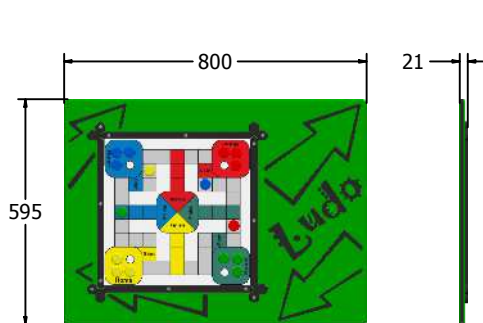

Product Specification

MagPlay Ludo Panel

Supplied as panel and game pieces only.

To be fixed on to posts or wall mounted.

Contact AMV Playground Solutions for supply of suitable posts or wall fixings.

Designed to British & European Standard BS EN 1176

AMVFA-AP-FIMPLUDO6

AMVFA-AP-FIMPLUDO3

Age Range: 2+ Years
Largest Part: 800x595
Heaviest Part: 8.4Kg
Total Weight: 8.4Kg
Surfacing : N/A

Minimum Inspection Schedule	
Inspection Type	Inspection Frequency
Visual	Every Month
Functionality	Every Month
Comprehensive	Every 6 Months

Age Range: 2+ Years
Largest Part: 1200x800
Heaviest Part: 13.4Kg
Total Weight: 13.4Kg
Surfacing : N/A

Material: **Design Panel** - Two Colour High Density Polyethylene (HDPE) with orange peel texture finish