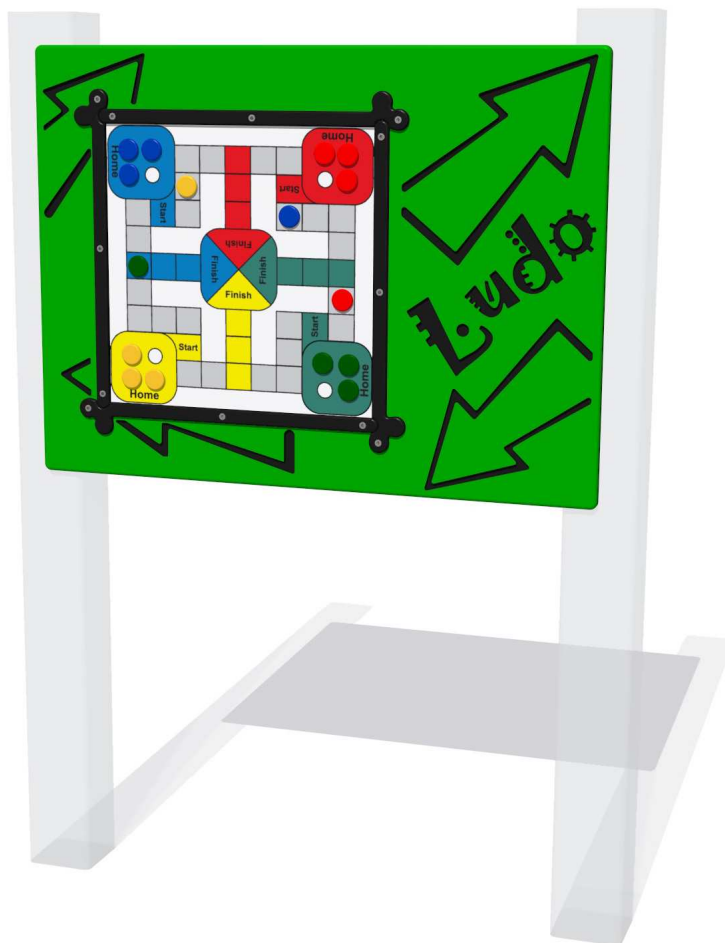

Product Specification

MagPlay Ludo Panel

Supplied as panel and game pieces only.

To be fixed on to posts or wall mounted.

Contact AMV Playground Solutions for supply of suitable posts or wall fixings.

Designed to British & European Standard BS EN 1176

AMVFA-AP-FIMPLUDO6

AMVFA-AP-FIMPLUDO3

Age Range: 2+ Years
Largest Part: 800x595
Heaviest Part: 8.4Kg
Total Weight: 8.4Kg
Surfacing : N/A

Minimum Inspection Schedule	
Inspection Type	Inspection Frequency
Visual	Every Month
Functionality	Every Month
Comprehensive	Every 6 Months

Age Range: 2+ Years
Largest Part: 1200x800
Heaviest Part: 13.4Kg
Total Weight: 13.4Kg
Surfacing : N/A

Material: **Design Panel** - Two Colour High Density Polyethylene (HDPE) with orange peel texture finish

Colour Choices: **Design Panel** - Broad selection available, visit the website below for further details