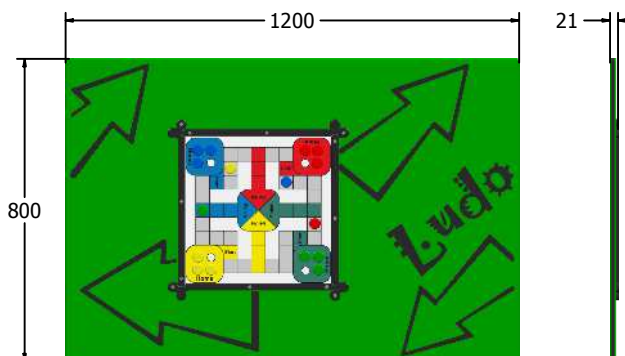

Product Specification

MagPlay Ludo Panel

Supplied as panel and game pieces only.

To be fixed on to posts or wall mounted.

Contact AMV Playground Solutions for supply of suitable posts or wall fixings.

Designed to British & European Standard BS EN 1176

AMVFA-AP-FIMPLUDO6

AMVFA-AP-FIMPLUDO3

Age Range: 2+ Years
Largest Part: 800x595
Heaviest Part: 8.4Kg
Total Weight: 8.4Kg
Surfacing : N/A

Minimum Inspection Schedule	
Inspection Type	Inspection Frequency
Visual	Every Month
Functionality	Every Month
Comprehensive	Every 6 Months

Age Range: 2+ Years
Largest Part: 1200x800
Heaviest Part: 13.4Kg
Total Weight: 13.4Kg
Surfacing : N/A

Material: **Design Panel** - Two Colour High Density Polyethylene (HDPE) with orange peel texture finish