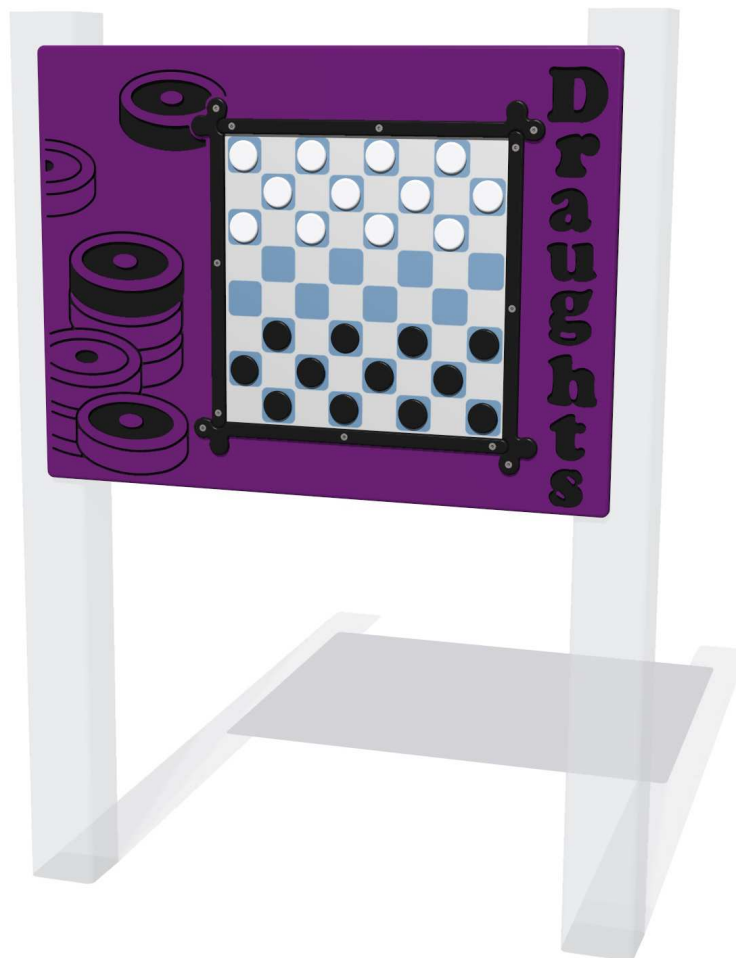

Product Specification

MagPlay Draughts Panel

Designed to British & European Standard BS EN 1176

Supplied as panel and game pieces only.

To be fixed on to posts or wall mounted.

Contact AMV Playground Solutions for supply of suitable posts or wall fixings.

AMVFA-AP-FIMPPDRAU6

AMVFA-AP-FIMPPDRAU3

Age Range: 2+ Years
Largest Part: 800x595
Heaviest Part: 8.4Kg
Total Weight: 8.4Kg
Surfacing : N/A

Minimum Inspection Schedule	
Inspection Type	Inspection Frequency
Visual	Every Month
Functionality	Every Month
Comprehensive	Every 6 Months

Age Range: 2+ Years
Largest Part: 1200x800
Heaviest Part: 13.6Kg
Total Weight: 13.6Kg
Surfacing : N/A

Material: **Design Panel** - Two Colour High Density Polyethylene (HDPE) with orange peel texture finish

Colour Choices: **Design Panel** - Broad selection available, visit the website below for further details