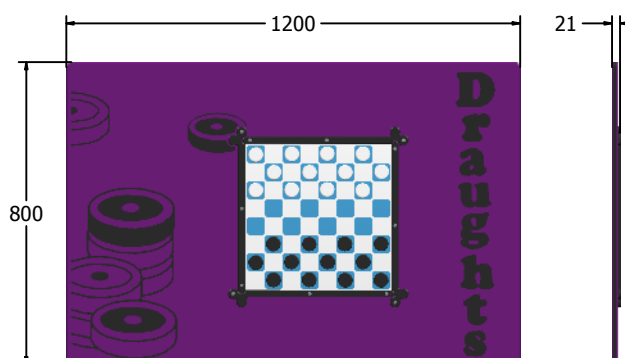

Product Specification

MagPlay Draughts Panel

Designed to British & European Standard BS EN 1176

Supplied as panel and game pieces only.

To be fixed on to posts or wall mounted.

Contact AMV Playground Solutions for supply of suitable posts or wall fixings.

AMVFA-AP-FIMPPDRAU6

AMVFA-AP-FIMPPDRAU3

Age Range: 2+ Years
Largest Part: 800x595
Heaviest Part: 8.4Kg
Total Weight: 8.4Kg
Surfacing : N/A

Minimum Inspection Schedule	
Inspection Type	Inspection Frequency
Visual	Every Month
Functionality	Every Month
Comprehensive	Every 6 Months

Age Range: 2+ Years
Largest Part: 1200x800
Heaviest Part: 13.6Kg
Total Weight: 13.6Kg
Surfacing : N/A

Material: **Design Panel** - Two Colour High Density Polyethylene (HDPE) with orange peel texture finish