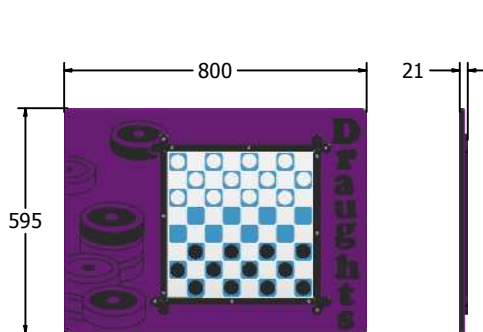

Product Specification

MagPlay Draughts Panel

Designed to British & European Standard BS EN 1176

Supplied as panel and game pieces only.

To be fixed on to posts or wall mounted.

Contact AMV Playground Solutions for supply of suitable posts or wall fixings.

AMVFA-AP-FIMPPDRAU6

AMVFA-AP-FIMPPDRAU3

Age Range: 2+ Years
Largest Part: 800x595
Heaviest Part: 8.4Kg
Total Weight: 8.4Kg
Surfacing : N/A

Minimum Inspection Schedule	
Inspection Type	Inspection Frequency
Visual	Every Month
Functionality	Every Month
Comprehensive	Every 6 Months

Age Range: 2+ Years
Largest Part: 1200x800
Heaviest Part: 13.6Kg
Total Weight: 13.6Kg
Surfacing : N/A

Material: **Design Panel** - Two Colour High Density Polyethylene (HDPE) with orange peel texture finish