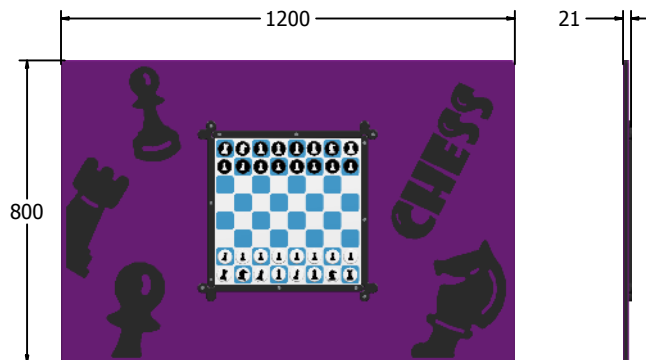

Product Specification

MagPlay Chess Panel

Supplied as panel and game pieces only.

To be fixed on to posts or wall mounted.

Contact AMV Playground Solutions for supply of suitable posts or wall fixings.

Designed to British & European Standard BS EN 1176

AMVFA-AP-FIMPPCHES6

AMVFA-AP-FIMPPCHES3

Age Range: 2+ Years
Largest Part: 800x595
Heaviest Part: 8.4Kg
Total Weight: 8.4Kg
Surfacing : N/A

Minimum Inspection Schedule	
Inspection Type	Inspection Frequency
Visual	Every Month
Functionality	Every Month
Comprehensive	Every 6 Months

Age Range: 2+ Years
Largest Part: 1200x800
Heaviest Part: 13.5Kg
Total Weight: 13.5Kg
Surfacing : N/A

Material: **Design Panel** - Two Colour High Density Polyethylene (HDPE) with orange peel texture finish