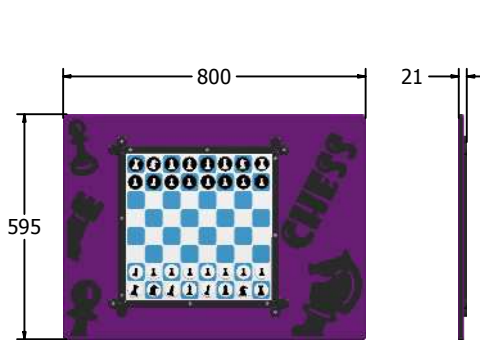

Product Specification

MagPlay Chess Panel

Supplied as panel and game pieces only.

To be fixed on to posts or wall mounted.

Contact AMV Playground Solutions for supply of suitable posts or wall fixings.

Designed to British & European Standard BS EN 1176

AMVFA-AP-FIMPPCHES6

AMVFA-AP-FIMPPCHES3

Age Range: 2+ Years
Largest Part: 800x595
Heaviest Part: 8.4Kg
Total Weight: 8.4Kg
Surfacing : N/A

Minimum Inspection Schedule	
Inspection Type	Inspection Frequency
Visual	Every Month
Functionality	Every Month
Comprehensive	Every 6 Months

Age Range: 2+ Years
Largest Part: 1200x800
Heaviest Part: 13.5Kg
Total Weight: 13.5Kg
Surfacing : N/A

Material: **Design Panel** - Two Colour High Density Polyethylene (HDPE) with orange peel texture finish