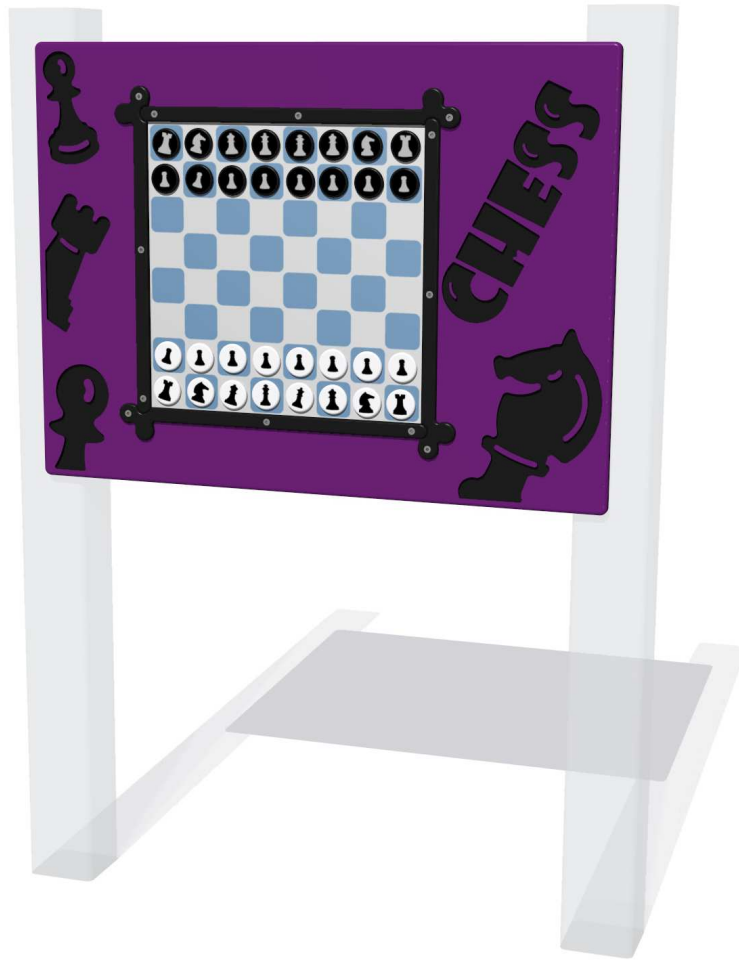

Product Specification

MagPlay Chess Panel

Supplied as panel and game pieces only.

To be fixed on to posts or wall mounted.

Contact AMV Playground Solutions for supply of suitable posts or wall fixings.

Designed to British & European Standard BS EN 1176

AMVFA-AP-FIMPPCHES6

AMVFA-AP-FIMPPCHES3

Age Range: 2+ Years
Largest Part: 800x595
Heaviest Part: 8.4Kg
Total Weight: 8.4Kg
Surfacing : N/A

Minimum Inspection Schedule	
Inspection Type	Inspection Frequency
Visual	Every Month
Functionality	Every Month
Comprehensive	Every 6 Months

Age Range: 2+ Years
Largest Part: 1200x800
Heaviest Part: 13.5Kg
Total Weight: 13.5Kg
Surfacing : N/A

Material: **Design Panel** - Two Colour High Density Polyethylene (HDPE) with orange peel texture finish

Colour Choices: **Design Panel** - Broad selection available, visit the website below for further details