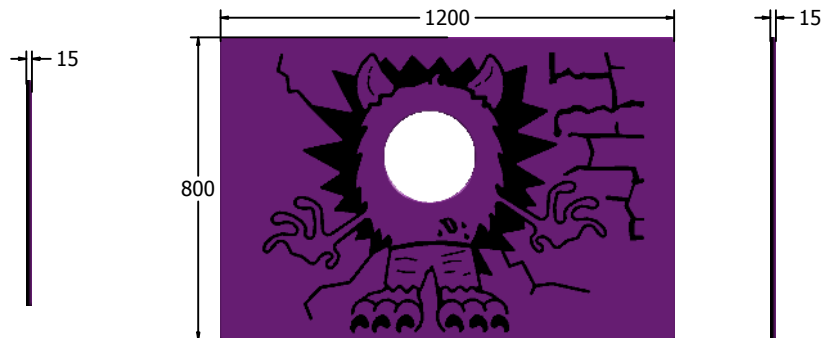

## Monster Head Through Play Panel

Details shown are for panel only.

To be fixed on to posts or wall mounted.

Contact AMV Playground Solutions for supply of suitable posts or wall fixings.

Designed to British & European Standard BS EN 1176

AMVFA-AP-FIMONSTER6

AMVFA-AP-FIMONSTER3

Age Range: 2+ Years  
Largest Part: 800x595x15  
Heaviest Part: 6Kg  
Total Weight: 6Kg  
Surfacing : N/A

Minimum Inspection Schedule	
Inspection Type	Inspection Frequency
Visual	Every Month
Functionality	Every Month
Comprehensive	Every 6 Months

Age Range: 2+ Years  
Largest Part: 1200x800x15  
Heaviest Part: 12.5Kg  
Total Weight: 12.5Kg  
Surfacing : N/A

Material: **Densetec XD** - High Density Polyethylene (HDPE) with recycled black core and an orange peel texture finish  
OR  
**Design Panel** - High Density Polyethylene (HDPE) with orange peel texture finish