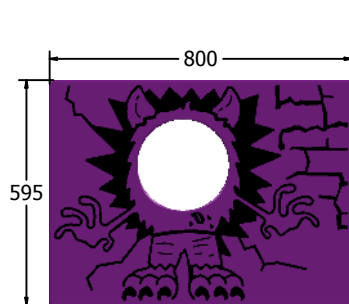

## Monster Head Through Play Panel

Details shown are for panel only.

To be fixed on to posts or wall mounted.

Contact AMV Playground Solutions for supply of suitable posts or wall fixings.

Designed to British & European Standard BS EN 1176

Age Range: 2+ Years  
Largest Part: 1200x800x15  
Heaviest Part: 12.5Kg  
Total Weight: 12.5Kg  
Surfacing : N/A

Material: **Densetec XD** - High Density Polyethylene (HDPE) with recycled black core and an orange peel texture finish  
OR  
**Design Panel** - High Density Polyethylene (HDPE) with orange peel texture finish