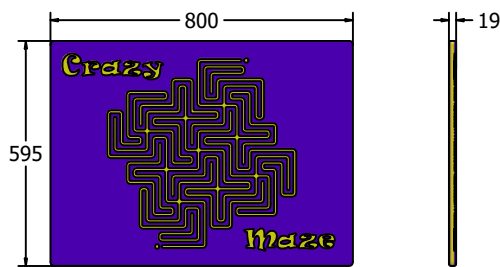

Product Specification

Crazy Maze 2 Play Panel

Details shown are for panel only.

To be fixed on to posts or wall mounted.

Contact AMV Playground Solutions for supply of suitable posts or wall fixings.

Designed to British & European Standard BS EN 1176

AMVFA-AP-FIMAZE26

AMVFA-AP-FIMAZE23

Age Range: 2+ Years
Largest Part: 800x595x19
Heaviest Part: 8.5Kg
Total Weight: 8.5Kg
Surfacing : N/A

Minimum Inspection Schedule	
Inspection Type	Inspection Frequency
Visual	Every Month
Functionality	Every Month
Comprehensive	Every 6 Months

Age Range: 2+ Years
Largest Part: 1200x800x19
Heaviest Part: 17Kg
Total Weight: 17Kg
Surfacing : N/A

Material: **Design Panel** - Two Colour High Density Polyethylene (HDPE) with orange peel texture finish