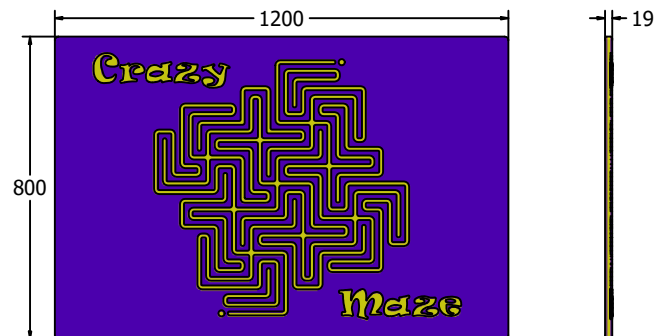

Product Specification

Crazy Maze 2 Play Panel

Details shown are for panel only.

To be fixed on to posts or wall mounted.

Contact AMV Playground Solutions for supply of suitable posts or wall fixings.

Designed to British & European Standard BS EN 1176

AMVFA-AP-FIMAZE26

AMVFA-AP-FIMAZE23

Age Range: 2+ Years
Largest Part: 800x595x19
Heaviest Part: 8.5Kg
Total Weight: 8.5Kg
Surfacing : N/A

Minimum Inspection Schedule	
Inspection Type	Inspection Frequency
Visual	Every Month
Functionality	Every Month
Comprehensive	Every 6 Months

Age Range: 2+ Years
Largest Part: 1200x800x19
Heaviest Part: 17Kg
Total Weight: 17Kg
Surfacing : N/A

Material: **Design Panel** - Two Colour High Density Polyethylene (HDPE) with orange peel texture finish