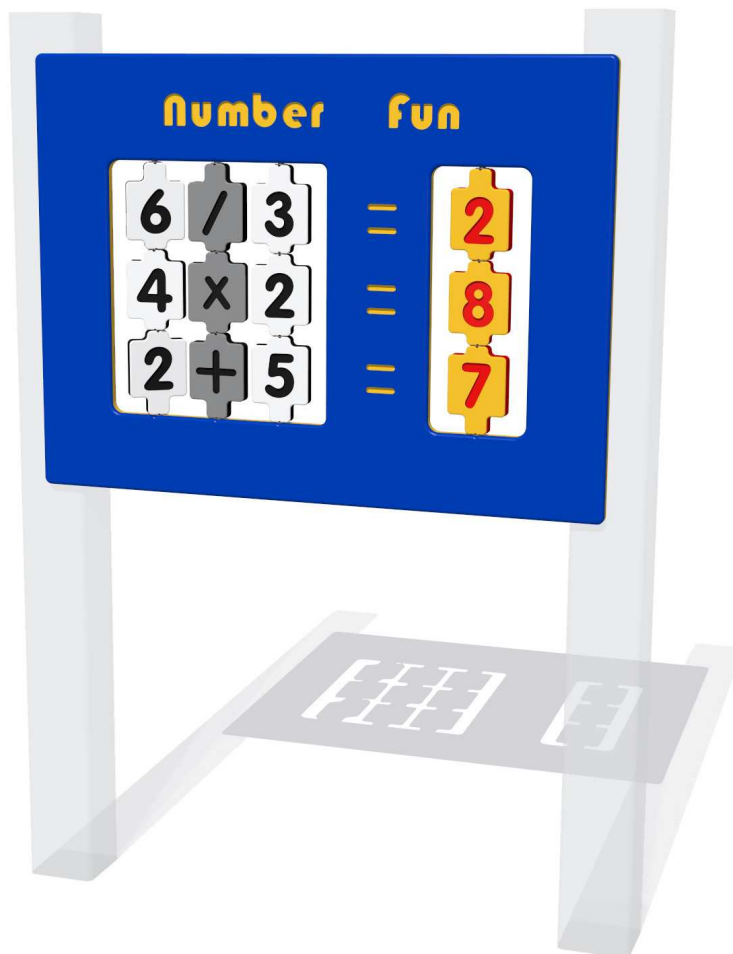

## Number Fun NGP Play Panel

Details shown are for panel only.

To be fixed on to posts or wall mounted.

Contact AMV Playground Solutions for supply of suitable posts or wall fixings.

Designed to British & European Standard BS EN 1176

Age Range: 2+ Years  
Largest Part: 1200x800  
Heaviest Part: 15.9Kg  
Total Weight: 15.9Kg  
Surfacing : N/A

Material: **Design Panel** - High Density Polyethylene (HDPE) with orange peel texture finish, available in 12, 15 & 19mm two colour HDPE

Colour Choices: **Design Panel** - Broad selection available, visit the website below for further details