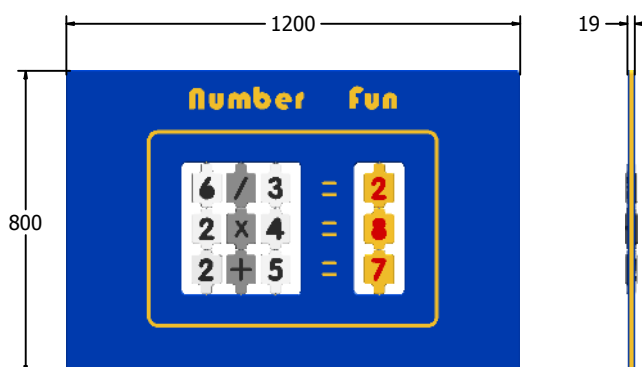

AMVFA-AP-FIFLIPNUM3NGP-B

Age Range: 2+ Years
Largest Part: 800x595
Heaviest Part: 7.5Kg
Total Weight: 7.5Kg
Surfacing : N/A

Minimum Inspection Schedule	
Inspection Type	Inspection Frequency
Visual	Every Month
Functionality	Every Month
Comprehensive	Every 6 Months

Age Range: 2+ Years
Largest Part: 1200x800
Heaviest Part: 15.9Kg
Total Weight: 15.9Kg
Surfacing : N/A

Material: **Design Panel** - High Density Polyethylene (HDPE) with orange peel texture finish, available in 12, 15 & 19mm two colour HDPE

Colour Choices: **Design Panel** - Broad selection available, visit the website below for further details