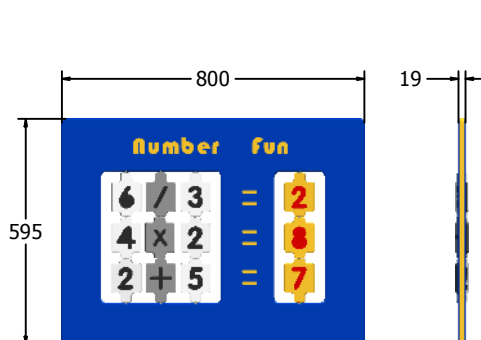

## Number Fun NGP Play Panel

Details shown are for panel only.

To be fixed on to posts or wall mounted.

Contact AMV Playground Solutions for supply of suitable posts or wall fixings.

Designed to British & European Standard BS EN 1176

Age Range: 2+ Years  
Largest Part: 1200x800  
Heaviest Part: 15.9Kg  
Total Weight: 15.9Kg  
Surfacing : N/A

Material: **Design Panel** - High Density Polyethylene (HDPE) with orange peel texture finish, available in 12, 15 & 19mm two colour HDPE