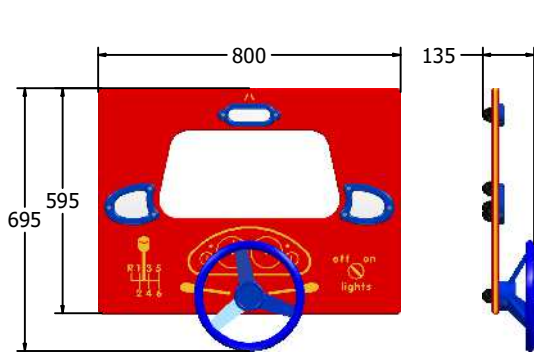

Product Specification

Driving with Mirrors Play Panel

Details shown are for panel only.

To be fixed on to posts or wall mounted.

Contact AMV Playground Solutions for supply of suitable posts or wall fixings.

Designed to British & European Standard BS EN 1176

AMVFA-AP-FIDRIVEMIRROR6

AMVFA-AP-FIDRIVEMIRROR3

Age Range: 2+ Years
Largest Part: 800x595
Heaviest Part: 11Kg
Total Weight: 11Kg
Surfacing : N/A

Minimum Inspection Schedule	
Inspection Type	Inspection Frequency
Visual	Every Month
Functionality	Every Month
Comprehensive	Every 6 Months

Age Range: 2+ Years
Largest Part: 1200x800
Heaviest Part: 14.3Kg
Total Weight: 14.3Kg
Surfacing : N/A

Material: **Design Panel** - Two Colour High Density Polyethylene (HDPE) with orange peel texture finish