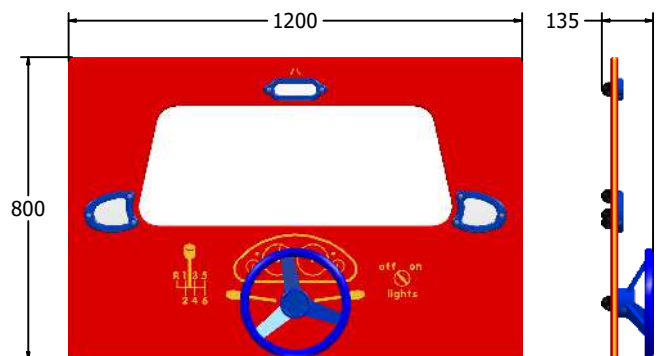

Product Specification

Driving with Mirrors Play Panel

Details shown are for panel only.

To be fixed on to posts or wall mounted.

Contact AMV Playground Solutions for supply of suitable posts or wall fixings.

Designed to British & European Standard BS EN 1176

AMVFA-AP-FIDRIVEMIRROR6

AMVFA-AP-FIDRIVEMIRROR3

Age Range: 2+ Years
Largest Part: 800x595
Heaviest Part: 11Kg
Total Weight: 11Kg
Surfacing : N/A

Minimum Inspection Schedule	
Inspection Type	Inspection Frequency
Visual	Every Month
Functionality	Every Month
Comprehensive	Every 6 Months

Age Range: 2+ Years
Largest Part: 1200x800
Heaviest Part: 14.3Kg
Total Weight: 14.3Kg
Surfacing : N/A

Material: **Design Panel** - Two Colour High Density Polyethylene (HDPE) with orange peel texture finish