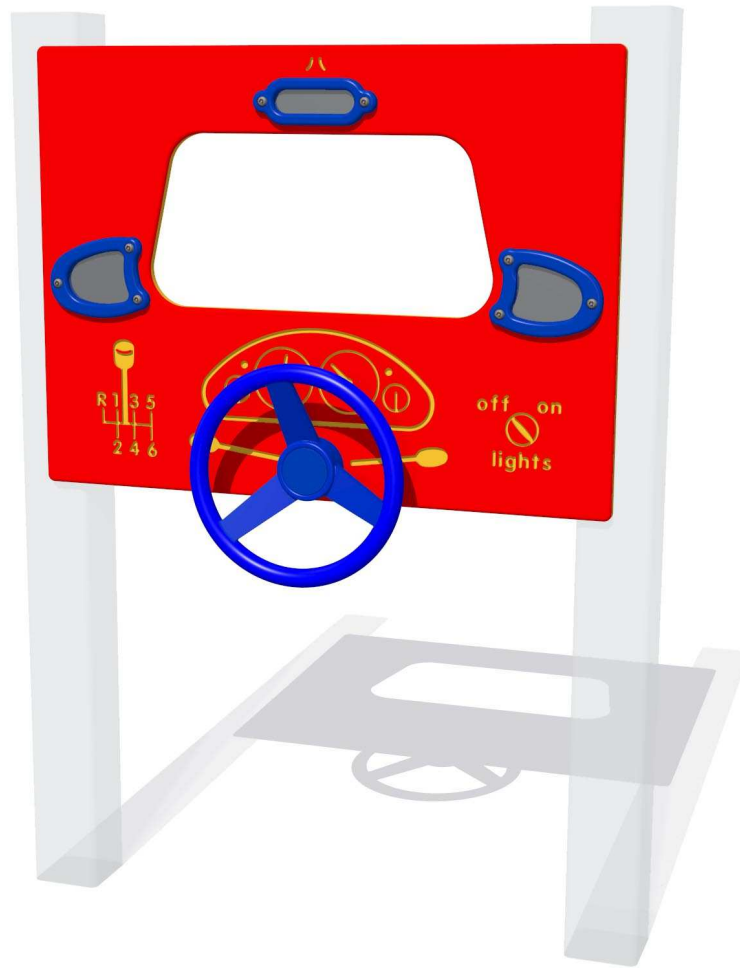

Product Specification

Driving with Mirrors Play Panel

Details shown are for panel only.

To be fixed on to posts or wall mounted.

Contact AMV Playground Solutions for supply of suitable posts or wall fixings.

Designed to British & European Standard BS EN 1176

AMVFA-AP-FIDRIVEMIRROR6

AMVFA-AP-FIDRIVEMIRROR3

Age Range: 2+ Years
Largest Part: 800x595
Heaviest Part: 11Kg
Total Weight: 11Kg
Surfacing : N/A

Minimum Inspection Schedule	
Inspection Type	Inspection Frequency
Visual	Every Month
Functionality	Every Month
Comprehensive	Every 6 Months

Age Range: 2+ Years
Largest Part: 1200x800
Heaviest Part: 14.3Kg
Total Weight: 14.3Kg
Surfacing : N/A

Material: **Design Panel** - Two Colour High Density Polyethylene (HDPE) with orange peel texture finish

Colour Choices: **Design Panel** - Broad selection available, visit the website below for further details