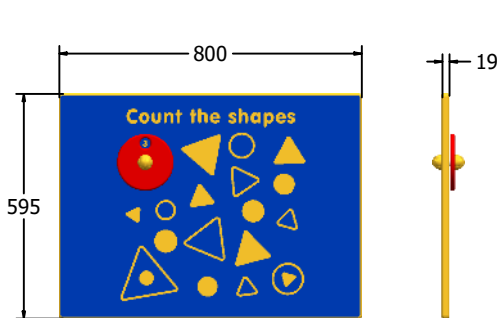

Product Specification

Count the Shapes Play Panel

Details shown are for panel only.

To be fixed on to posts or wall mounted.

Contact AMV Playground Solutions for supply of suitable posts or wall fixings.

Designed to British & European Standard BS EN 1176

Age Range: 2+ Years
Largest Part: 1200x800
Heaviest Part: 12Kg
Total Weight: 12Kg
Surfacing : N/A

Material: **Design Panel** - High Density Polyethylene (HDPE) with orange peel texture finish, available in 12, 15 & 19mm two colour HDPE