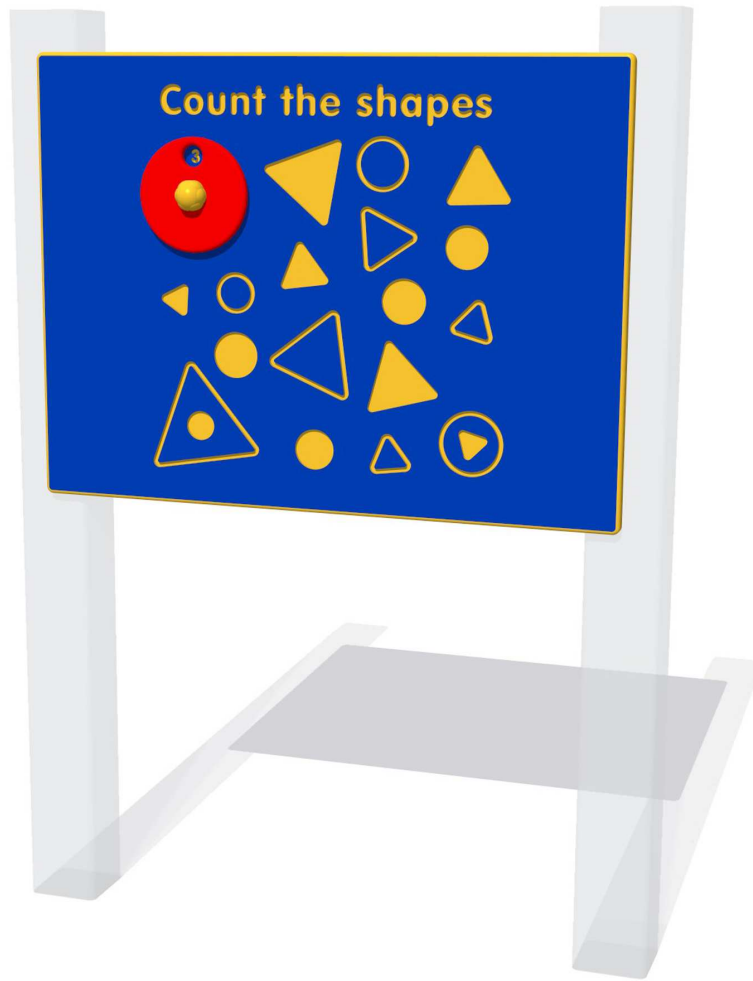

Product Specification

Count the Shapes Play Panel

Details shown are for panel only.

To be fixed on to posts or wall mounted.

Contact AMV Playground Solutions for supply of suitable posts or wall fixings.

Designed to British & European Standard BS EN 1176

AMVFA-AP-FICOUNT6

AMVFA-AP-FICOUNT3

Age Range: 2+ Years
Largest Part: 800x595
Heaviest Part: 6Kg
Total Weight: 6Kg
Surfacing : N/A

Minimum Inspection Schedule	
Inspection Type	Inspection Frequency
Visual	Every Month
Functionality	Every Month
Comprehensive	Every 6 Months

Age Range: 2+ Years
Largest Part: 1200x800
Heaviest Part: 12Kg
Total Weight: 12Kg
Surfacing : N/A

Material: **Design Panel** - High Density Polyethylene (HDPE) with orange peel texture finish, available in 12, 15 & 19mm two colour HDPE

Colour Choices: **Design Panel** - Broad selection available, visit the website below for further details