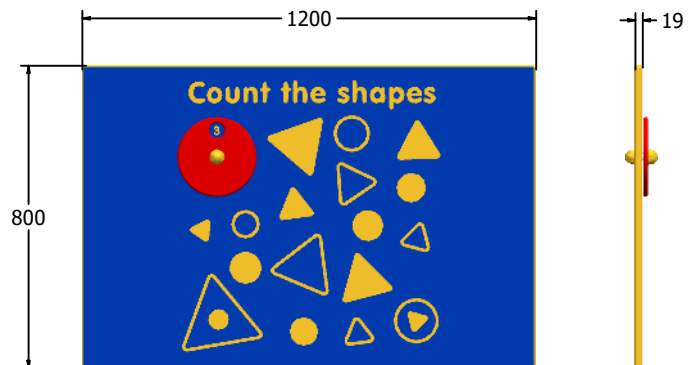

AMVFA-AP-FICOUNT3

Age Range: 2+ Years
Largest Part: 800x595
Heaviest Part: 6Kg
Total Weight: 6Kg
Surfacing : N/A

Minimum Inspection Schedule	
Inspection Type	Inspection Frequency
Visual	Every Month
Functionality	Every Month
Comprehensive	Every 6 Months

Age Range: 2+ Years
Largest Part: 1200x800
Heaviest Part: 12Kg
Total Weight: 12Kg
Surfacing : N/A

Material: **Design Panel** - High Density Polyethylene (HDPE) with orange peel texture finish, available in 12, 15 & 19mm two colour HDPE

Colour Choices: **Design Panel** - Broad selection available, visit the website below for further details