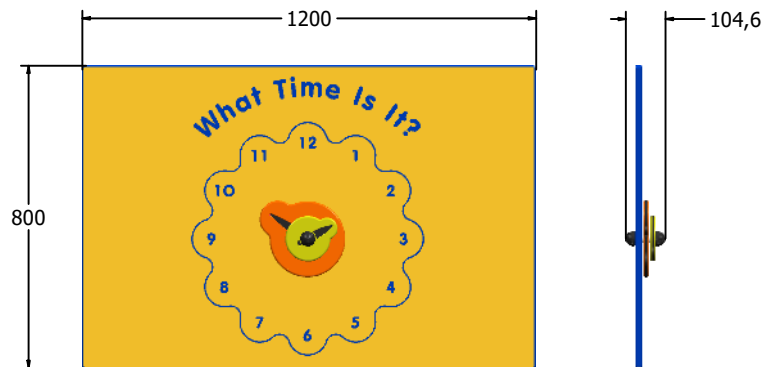

Product Specification

What Time Is It? Play Panel

Details shown are for panel only.

To be fixed on to posts or wall mounted.

Contact AMV Playground Solutions for supply of suitable posts or wall fixings.

Designed to British & European Standard BS EN 1176

AMVFA-AP-FICLOCK6-B

AMVFA-AP-FICLOCK3-B

Age Range: 2+ Years
Largest Part: 800x595
Heaviest Part: 6Kg
Total Weight: 6Kg
Surfacing : N/A

Minimum Inspection Schedule	
Inspection Type	Inspection Frequency
Visual	Every Month
Functionality	Every Month
Comprehensive	Every 6 Months

Age Range: 2+ Years
Largest Part: 1200x800
Heaviest Part: 12Kg
Total Weight: 12Kg
Surfacing : N/A

Material: **Design Panel** - High Density Polyethylene (HDPE) with orange peel texture finish, available in 12.5, 15 and 19mm two-colour HDPE