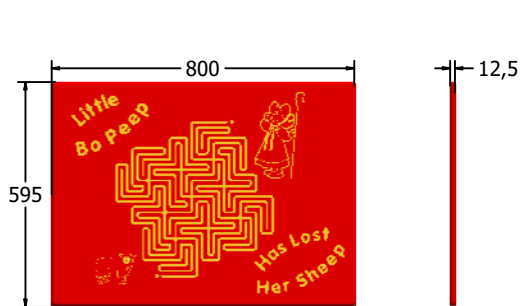

## Bo Peep Maze Play Panel

Details shown are for panel only.

To be fixed on to posts or wall mounted.

Contact AMV Playground Solutions for supply of suitable posts or wall fixings.

Designed to British & European Standard BS EN 1176

AMVFA-AP-FIBOPEEP6

AMVFA-AP-FIBOPEEP3

	FIBOPEEP6	FIBOPEEP3
Age Range:	2+ Years	2+ Years
Largest Part:	800x595	1200x800
Total Weight:	6Kg	12Kg

Inspection Scheduling	Inspection Frequency
Visual	Every Month
Functionality	Every Month
Comprehensive	Every 6 Months