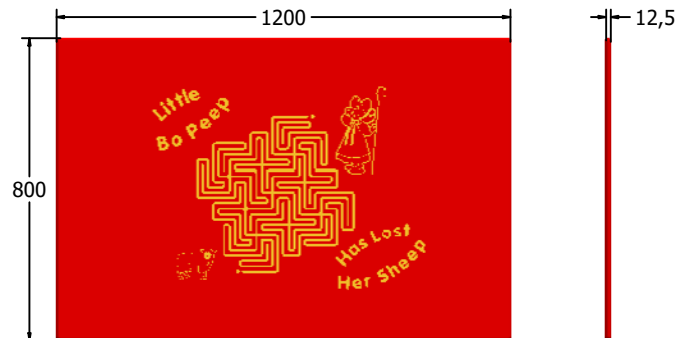

AMVFA-AP-FIBOPEEP3

	FIBOPEEP6	FIBOPEEP3
Age Range:	2+ Years	2+ Years
Largest Part:	800x595	1200x800
Total Weight:	6Kg	12Kg

Inspection Scheduling	Inspection Frequency
Visual	Every Month
Functionality	Every Month
Comprehensive	Every 6 Months

Material: **Design Panel** - High Density Polyethylene (HDPE) with orange peel texture finish available in 12.5, 15 & 19mm

Colour Choices: **Design Panel** - Broad selection available, visit the website below for further details