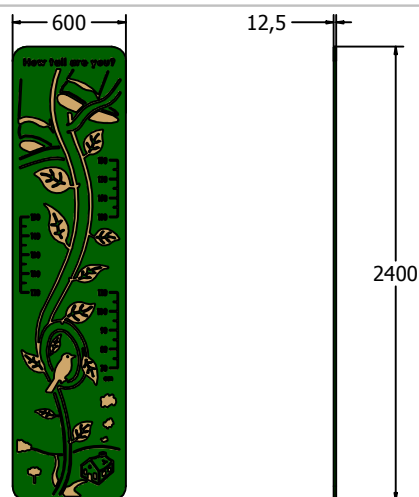

## How Tall Are You Beanstalk

Designed to British & European  
Standard BS EN 1176

Supplied as panel only.

Age Range: 2+ Years  
Largest Part: 600x2400x12.5  
Heaviest Part: 15Kg  
Total Weight: 15Kg  
Surfacing : N/A