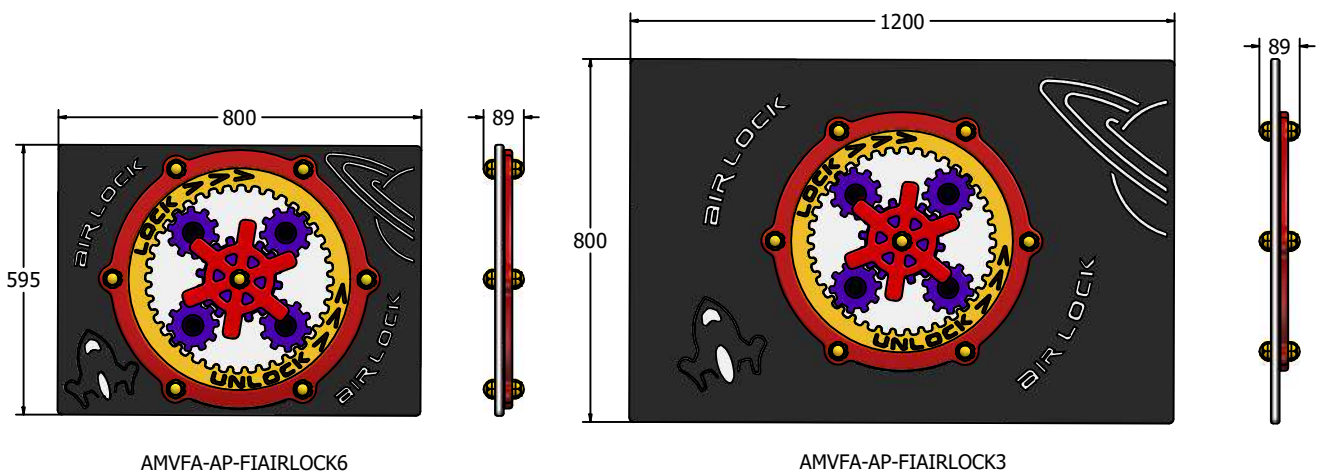

## Airlock Play Panel

Details shown are for panel only.

To be fixed on to posts or wall mounted.

Contact AMV Playground Solutions for supply of suitable posts or wall fixings.

Designed to British & European Standard BS EN 1176

AMVFA-AP-FIAIRLOCK6

AMVFA-AP-FIAIRLOCK3

	FIAIRLOCK6-B	FIAIRLOCK3-B
Age Range:	2+ Years	2+ Years
Largest Part:	800x595	1200x800
Total Weight:	10Kg	19Kg

Inspection Scheduling	Inspection Frequency
Visual	Every Month
Functionality	Every Month
Comprehensive	Every 6 Months

Material: **Design Panel** - High Density Polyethylene (HDPE) with orange peel texture finish, available in 12, 15 & 19mm two colour HDPE

Colour Choices: **Design Panel** - Broad selection available, visit the website below for further details