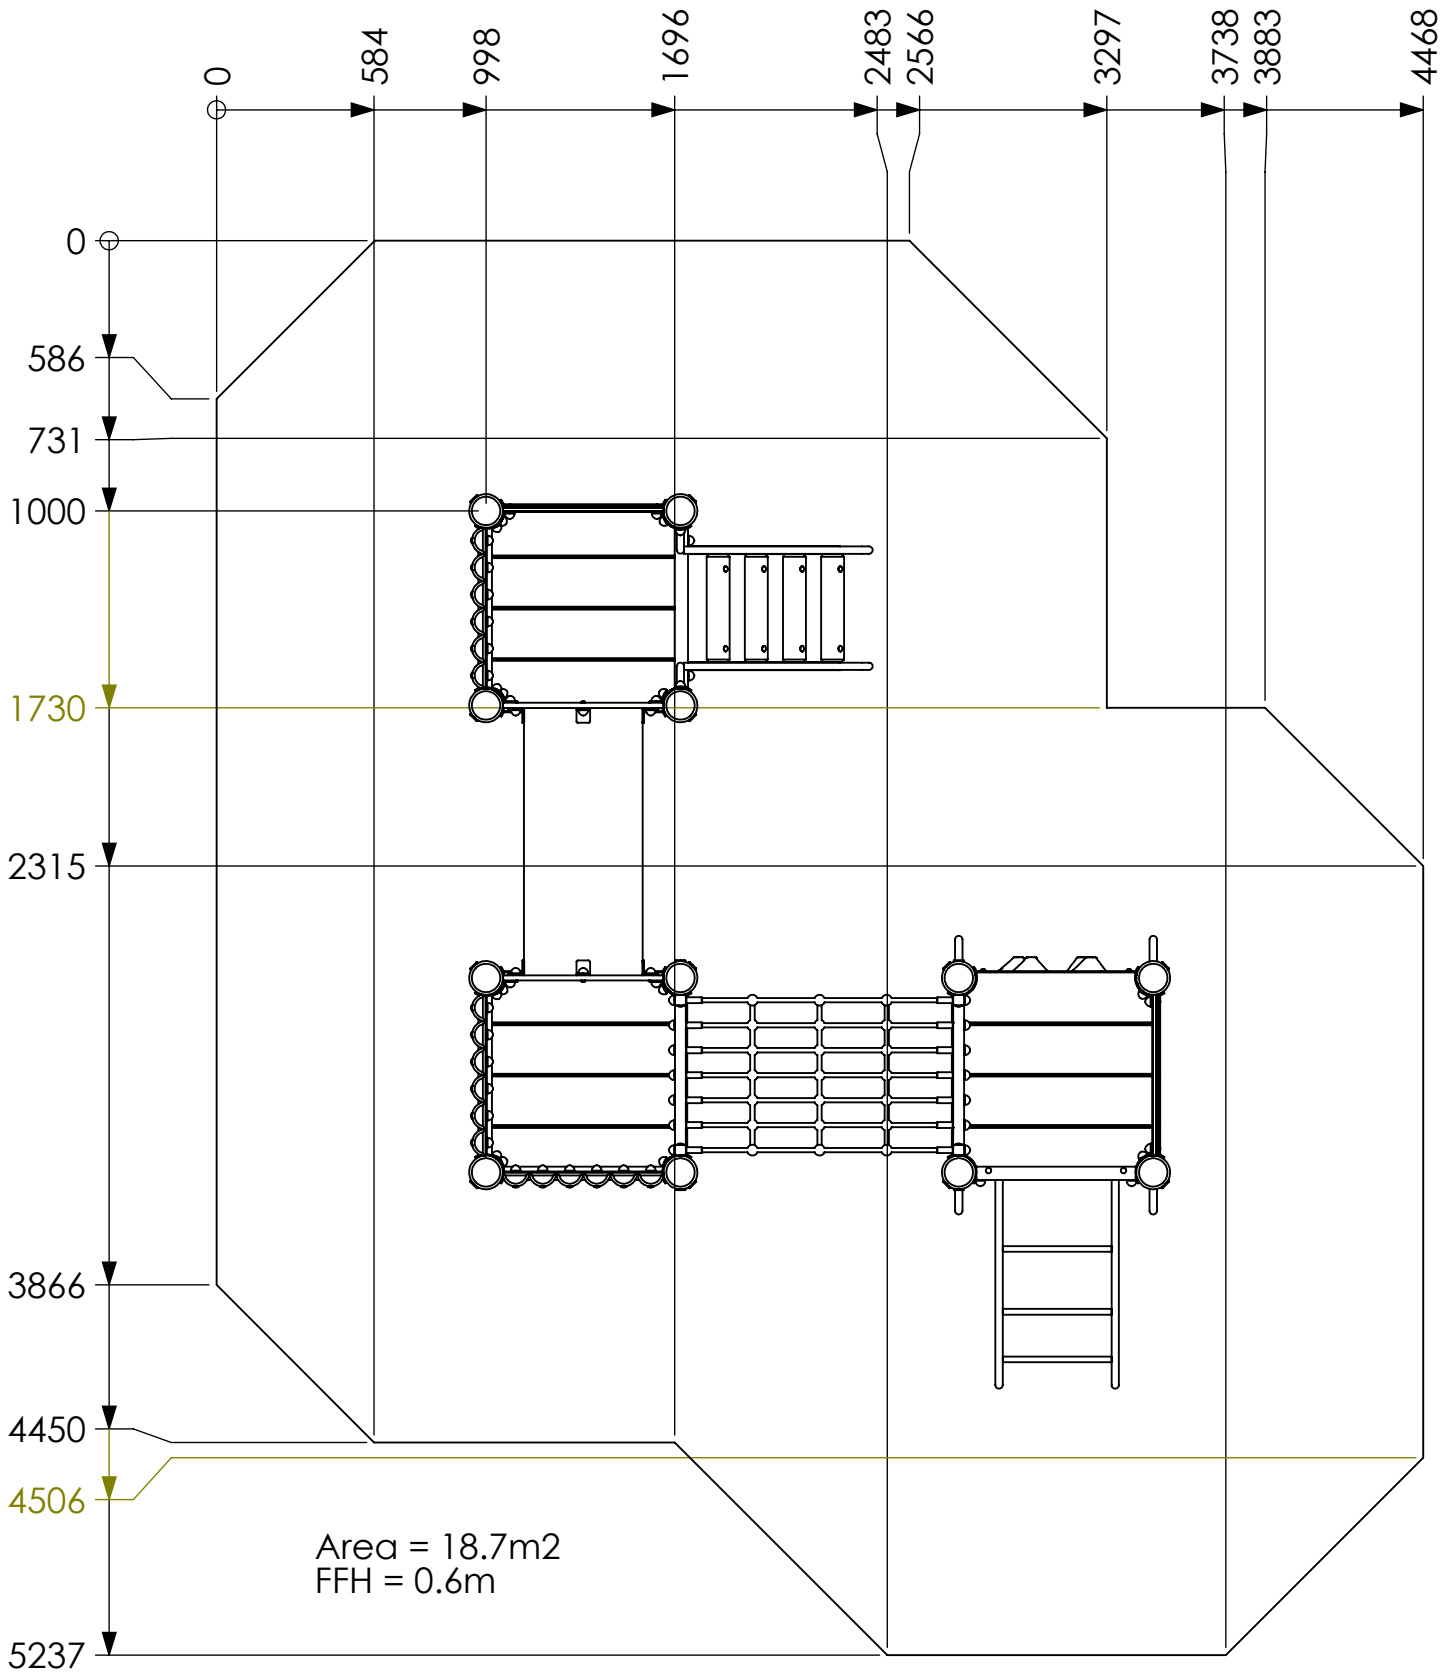

Surfacing Detail

This equipment for play areas is manufactured following the codes & practice outlined in the British and European standards and in so doing meets the requirements of BSEN 1176 (general safety and test methods).