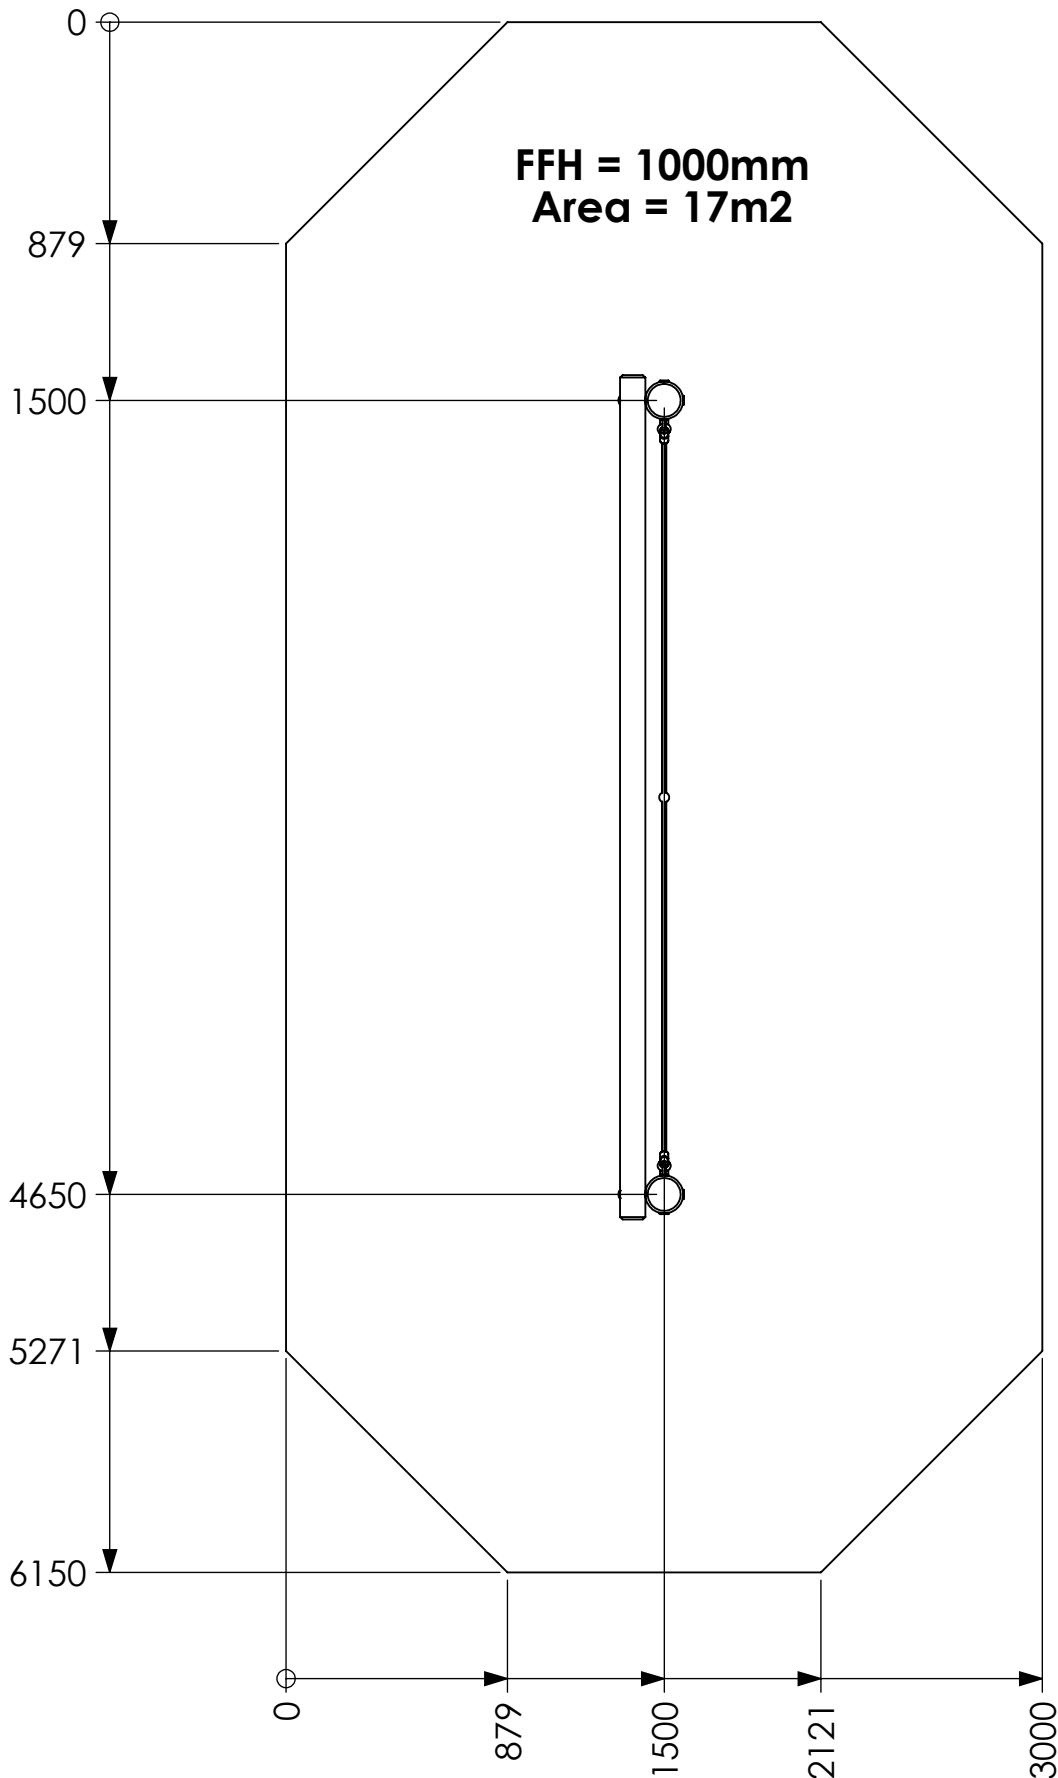

Cross Rope

Safety Surface

This equipment for play areas is manufactured following the codes & practice outlined in the British and European standards and in so doing meets the requirements of BSEN 1176 (general safety and test methods).