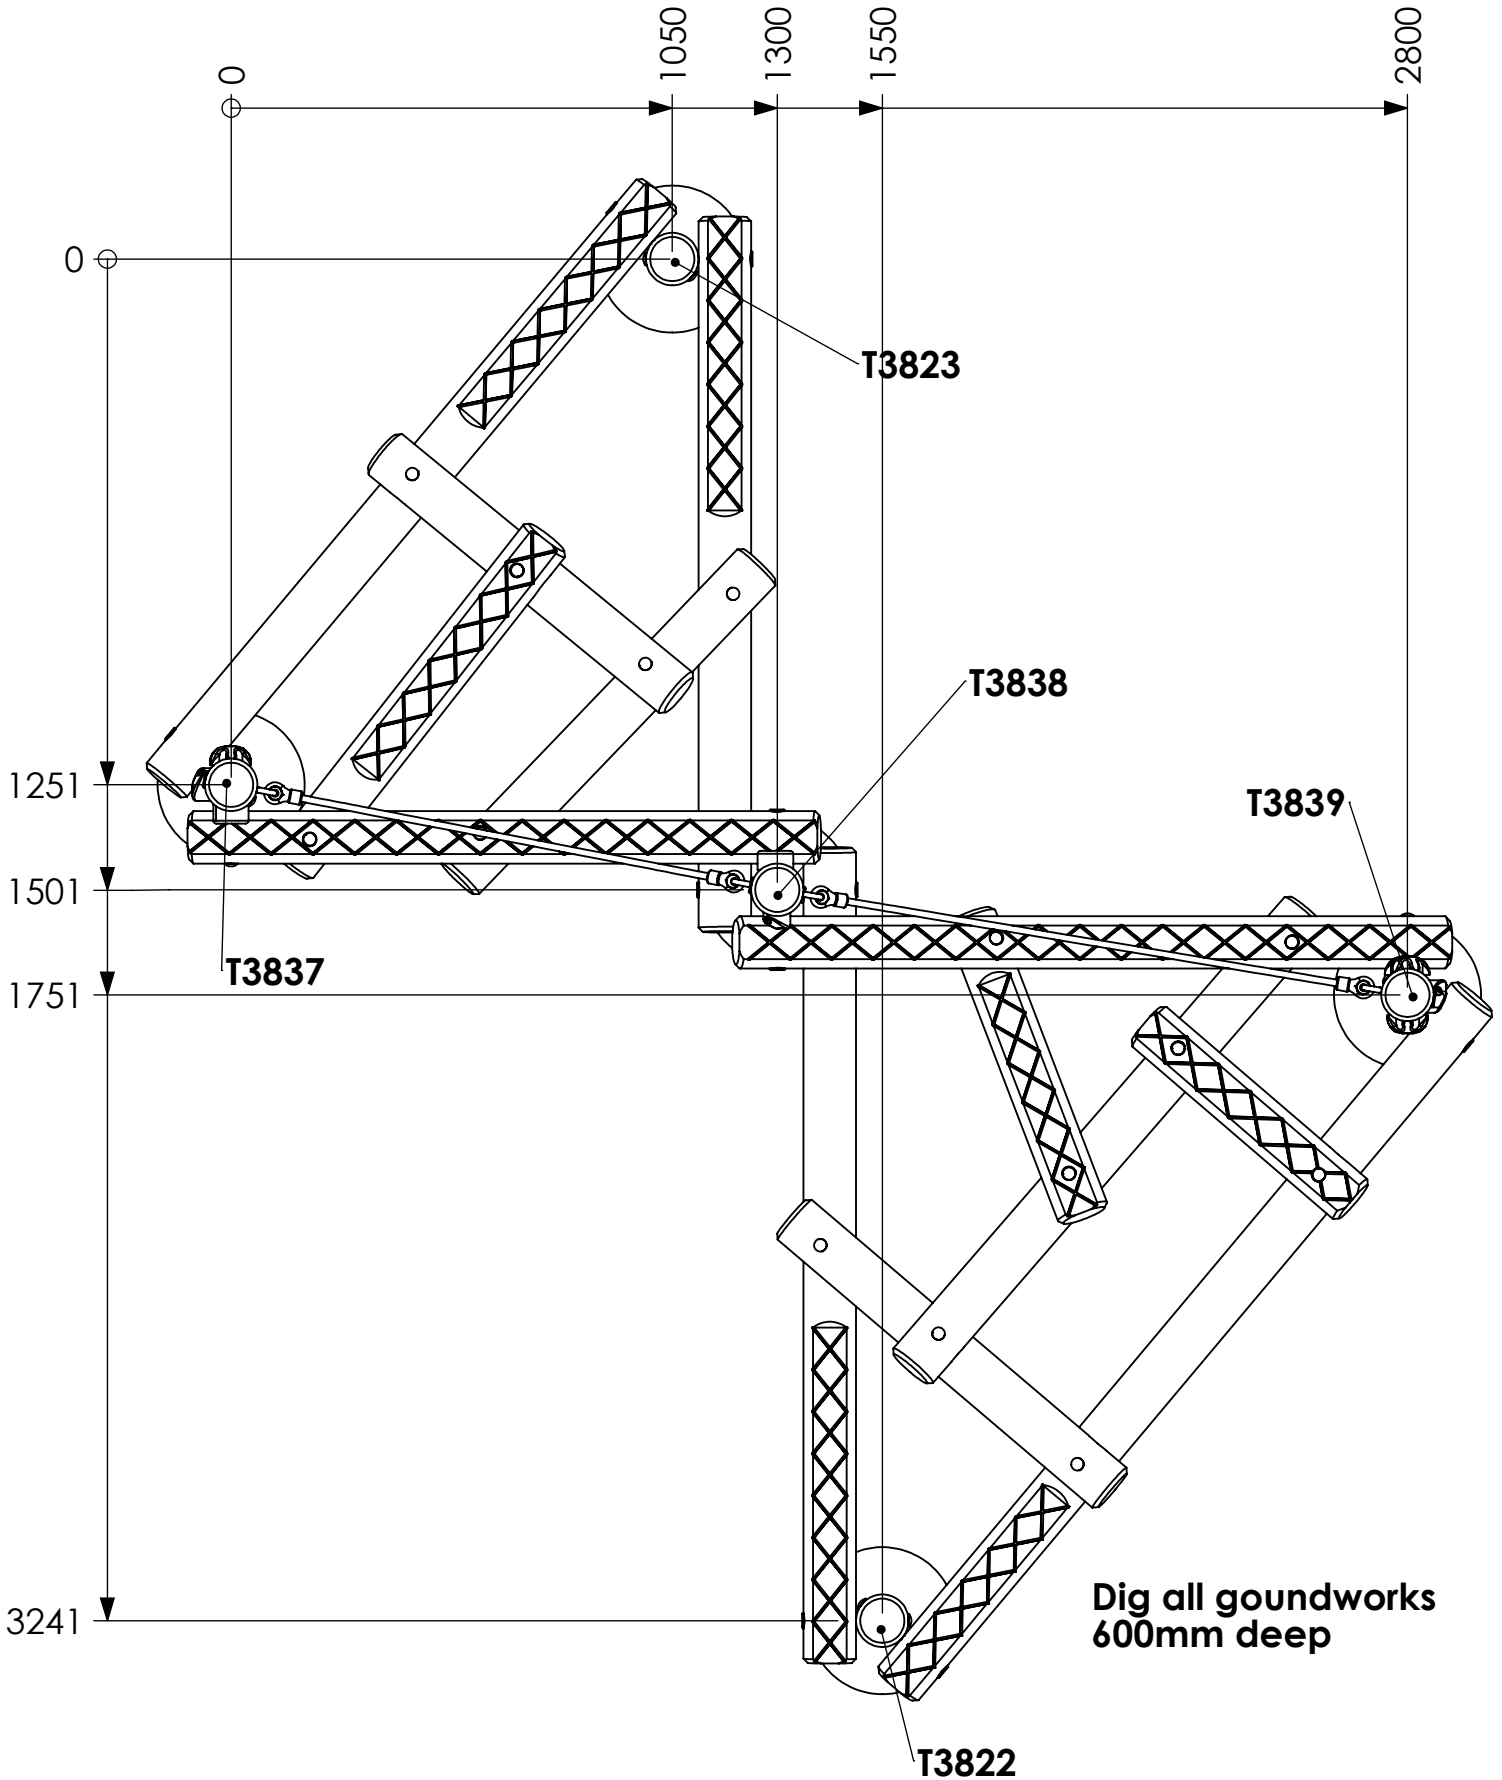

# Clamber Stack Sorella with Ropes

## Excavation Detail

This equipment for play areas is manufactured following the codes & practice outlined in the British and European standards and in so doing meets the requirements of BSEN 1176 (general safety and test methods).