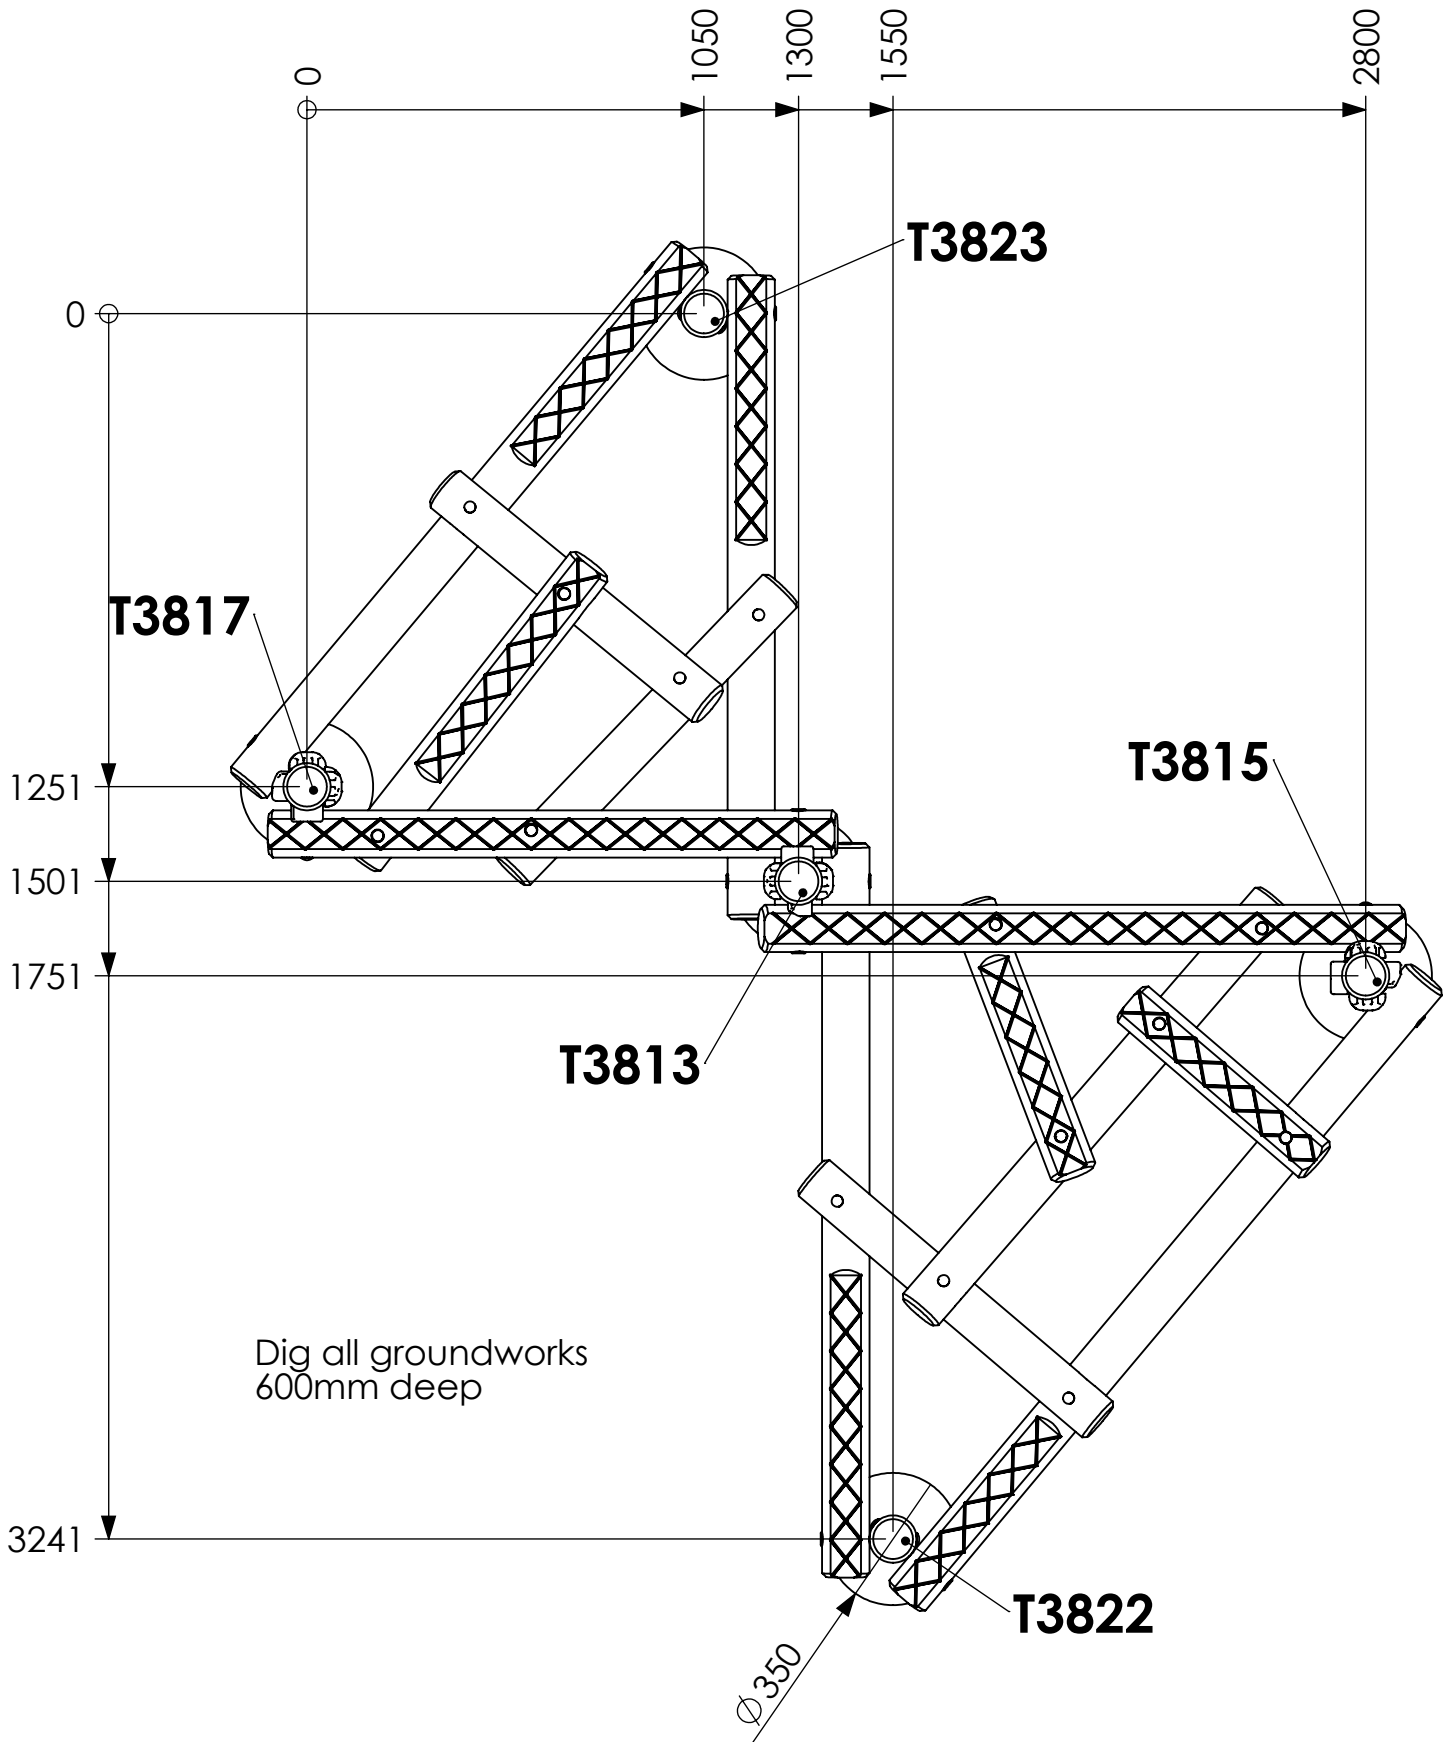

# Clamber Stack Sorella

## Excavation Detail

This equipment for play areas is manufactured following the codes & practice outlined in the British and European standards and in so doing meets the requirements of BSEN 1176 (general safety and test methods).