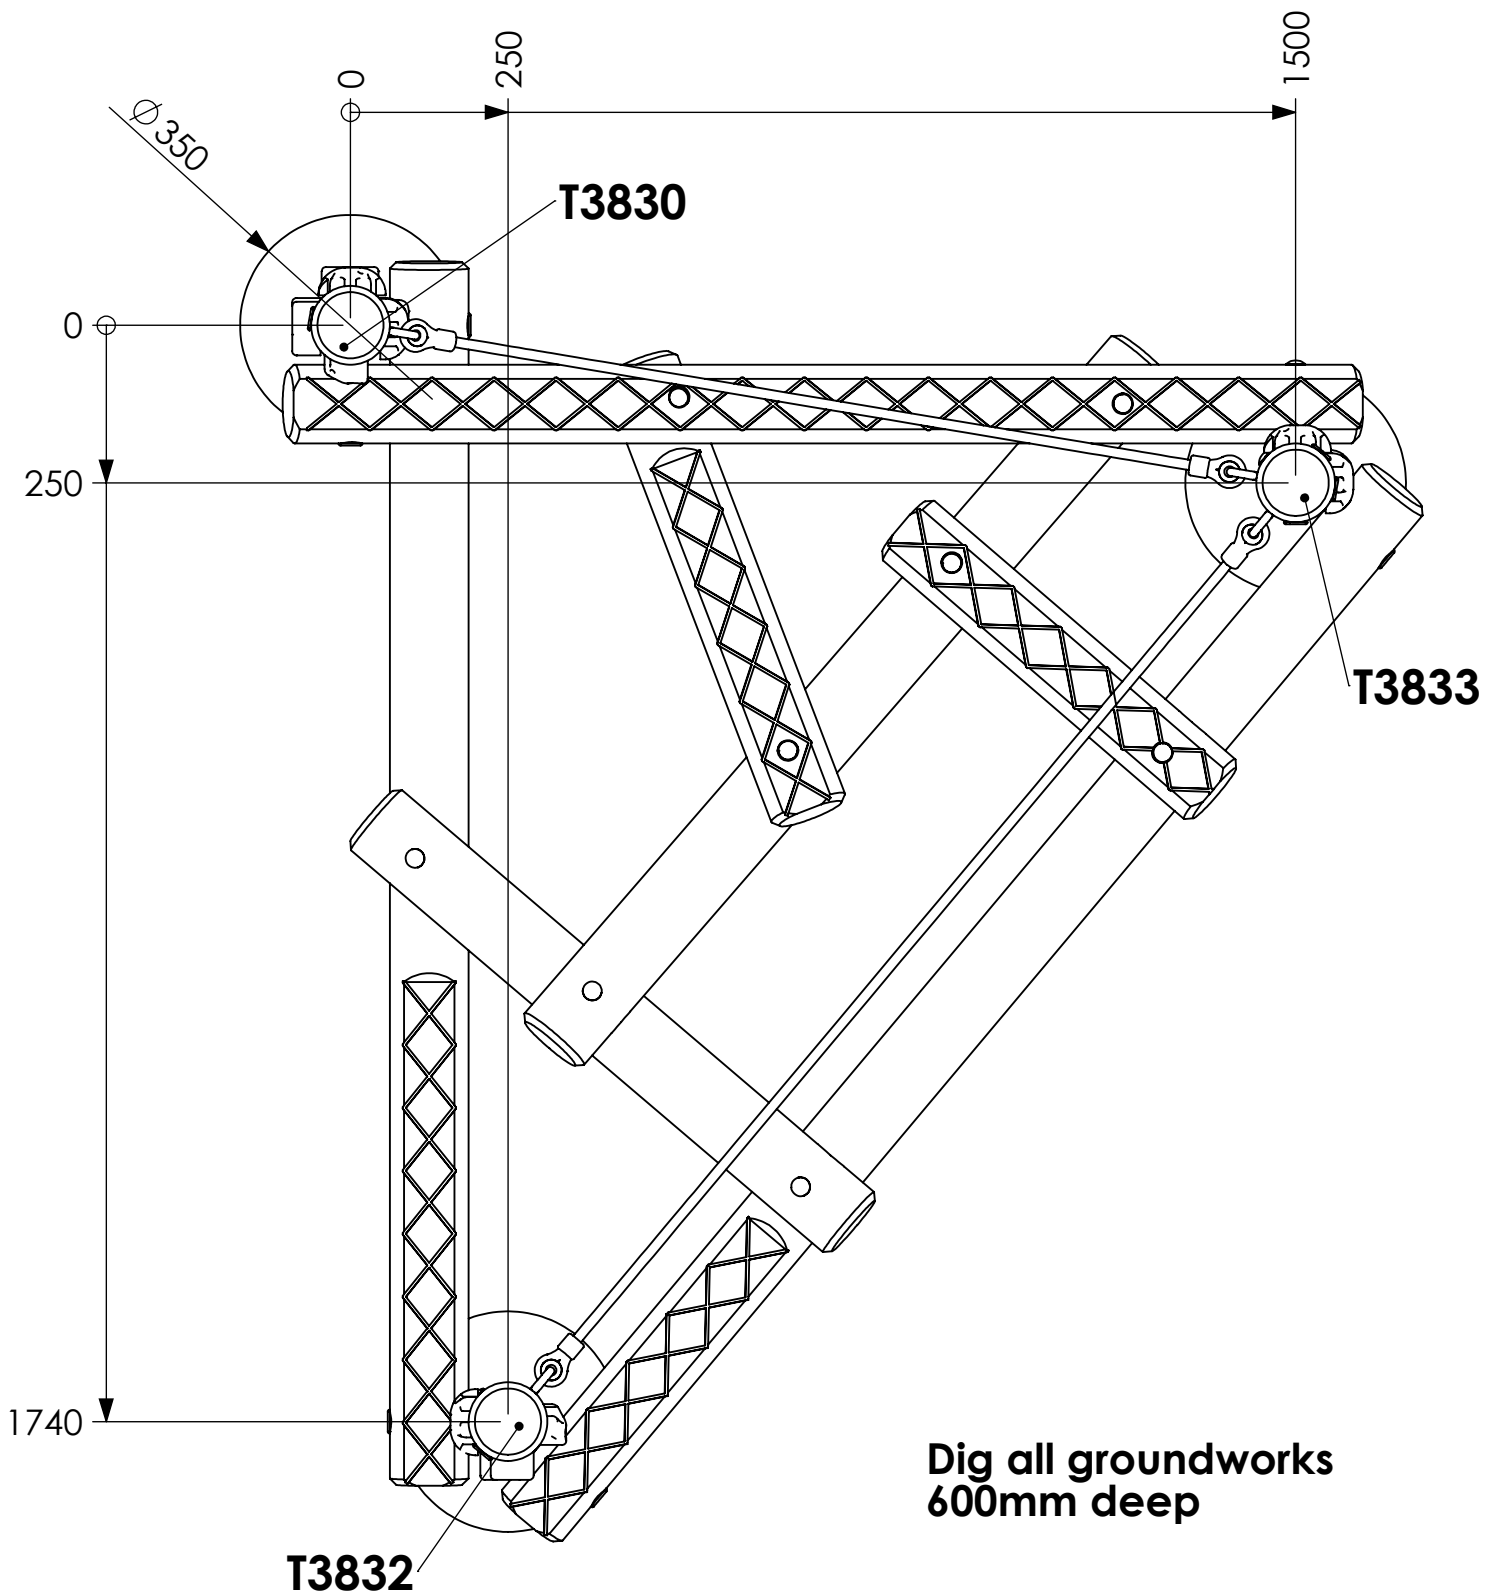

Clamber Stack Piccolo with Ropes

Excavation Detail

This equipment for play areas is manufactured following the codes & practice outlined in the British and European standards and in so doing meets the requirements of BSEN 1176 (general safety and test methods).