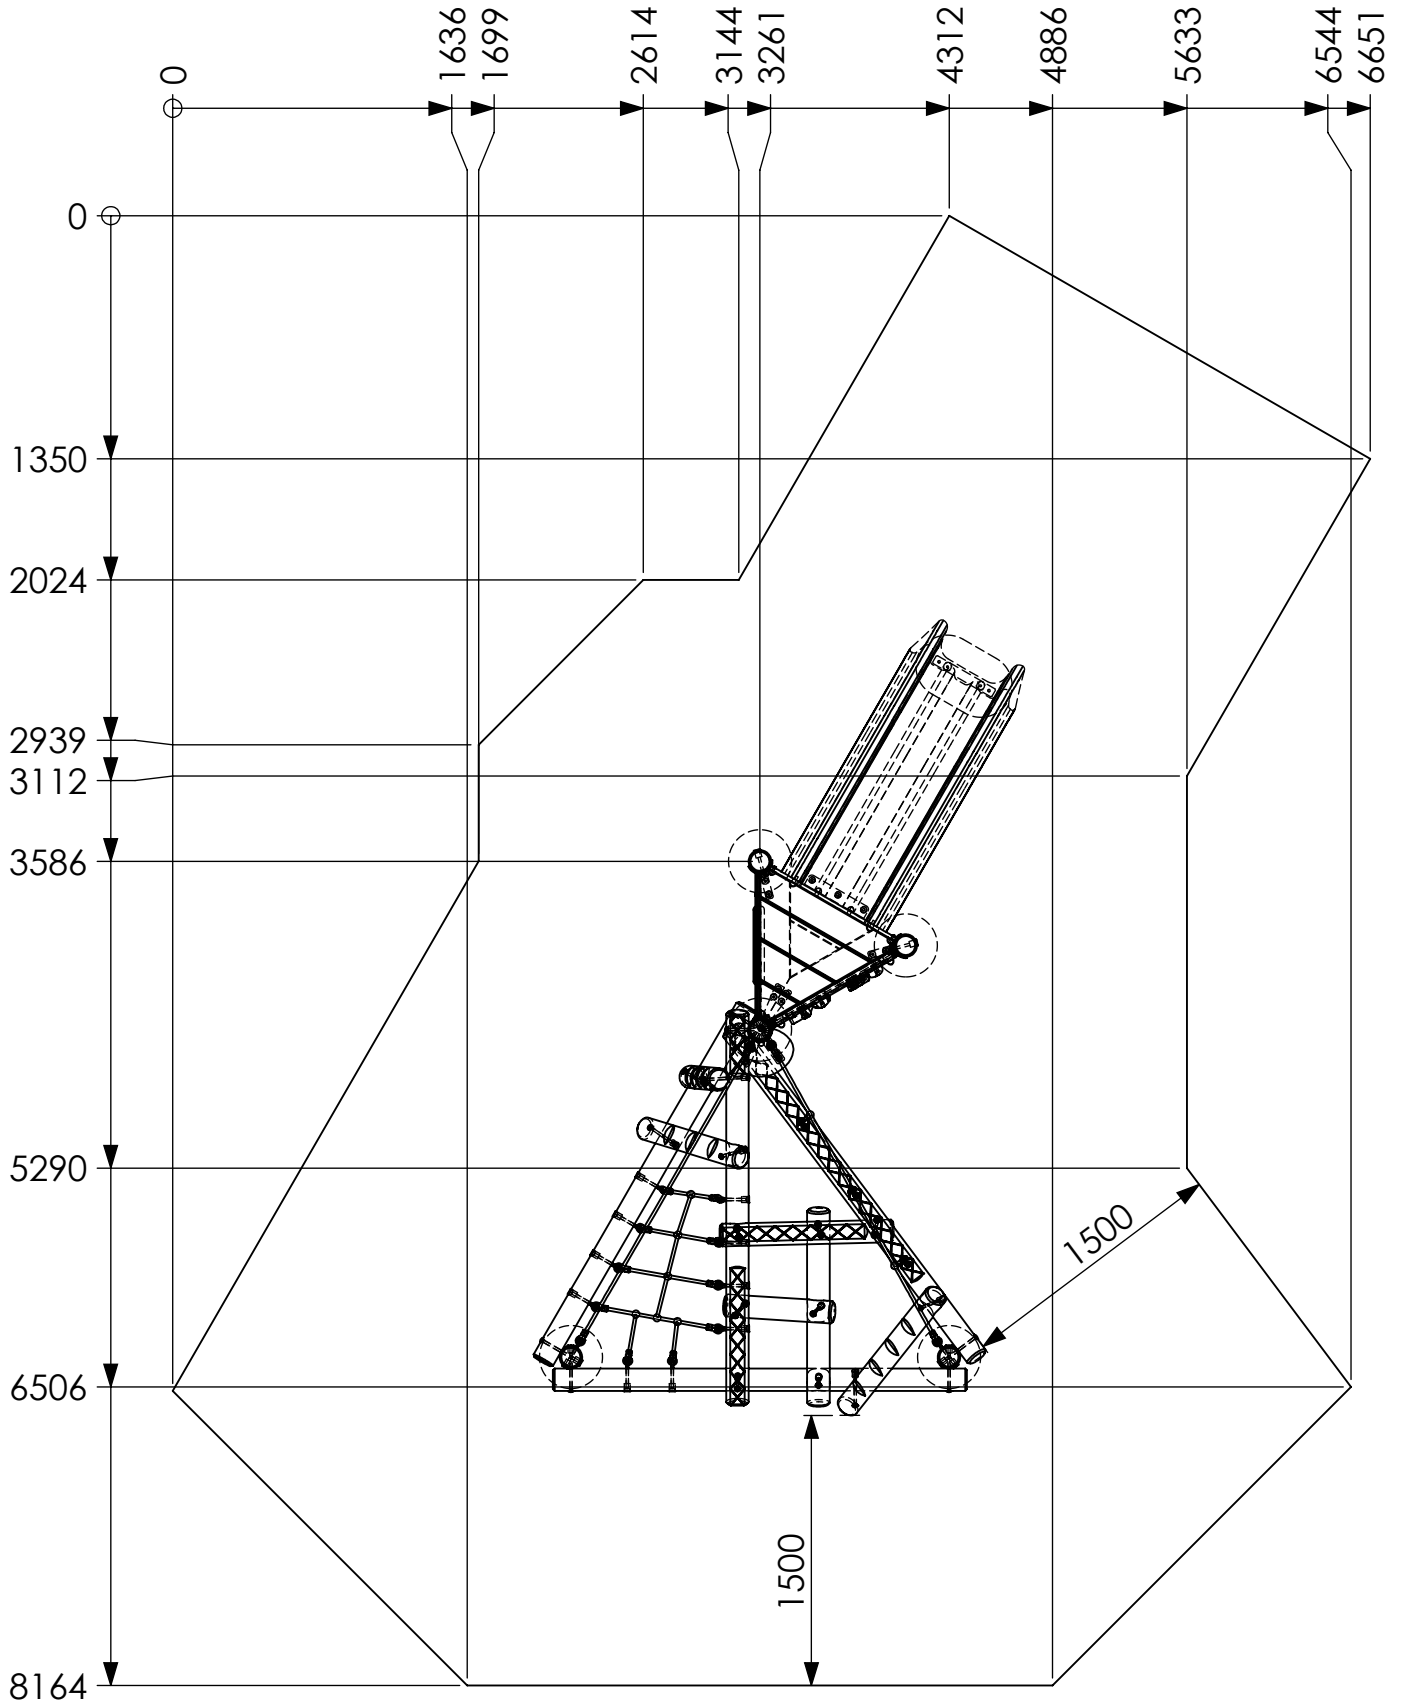

Clamber Stack Midi With Slide

Surfacing Detail

This equipment for play areas is manufactured following the codes & practice outlined in the British and European standards and in so doing meets the requirements of BSEN 1176 (general safety and test methods).