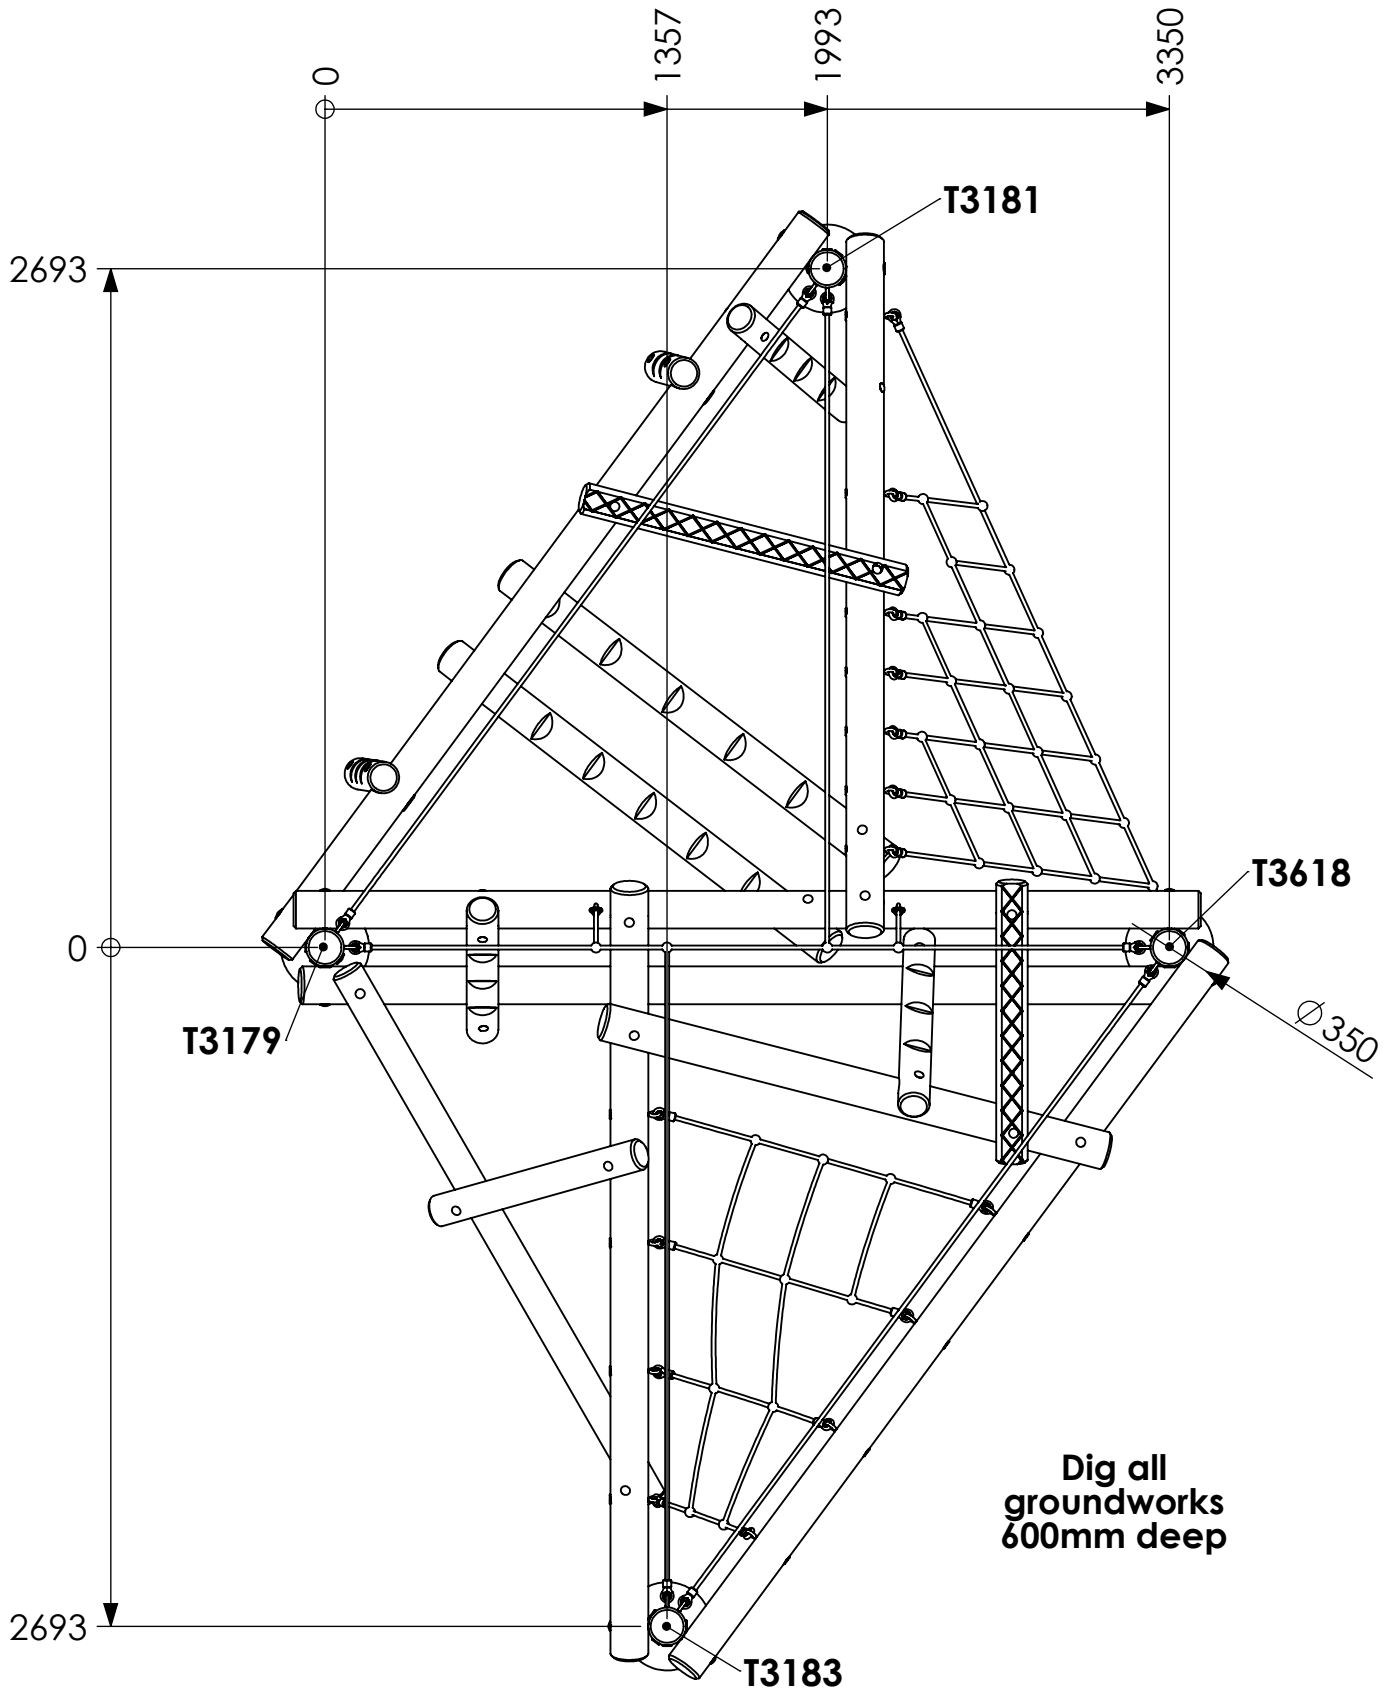

# Clamber Stack Mezzo

## Excavation Detail

This equipment for play areas is manufactured following the codes & practice outlined in the British and European standards and in so doing meets the requirements of BSEN 1176 (general safety and test methods).