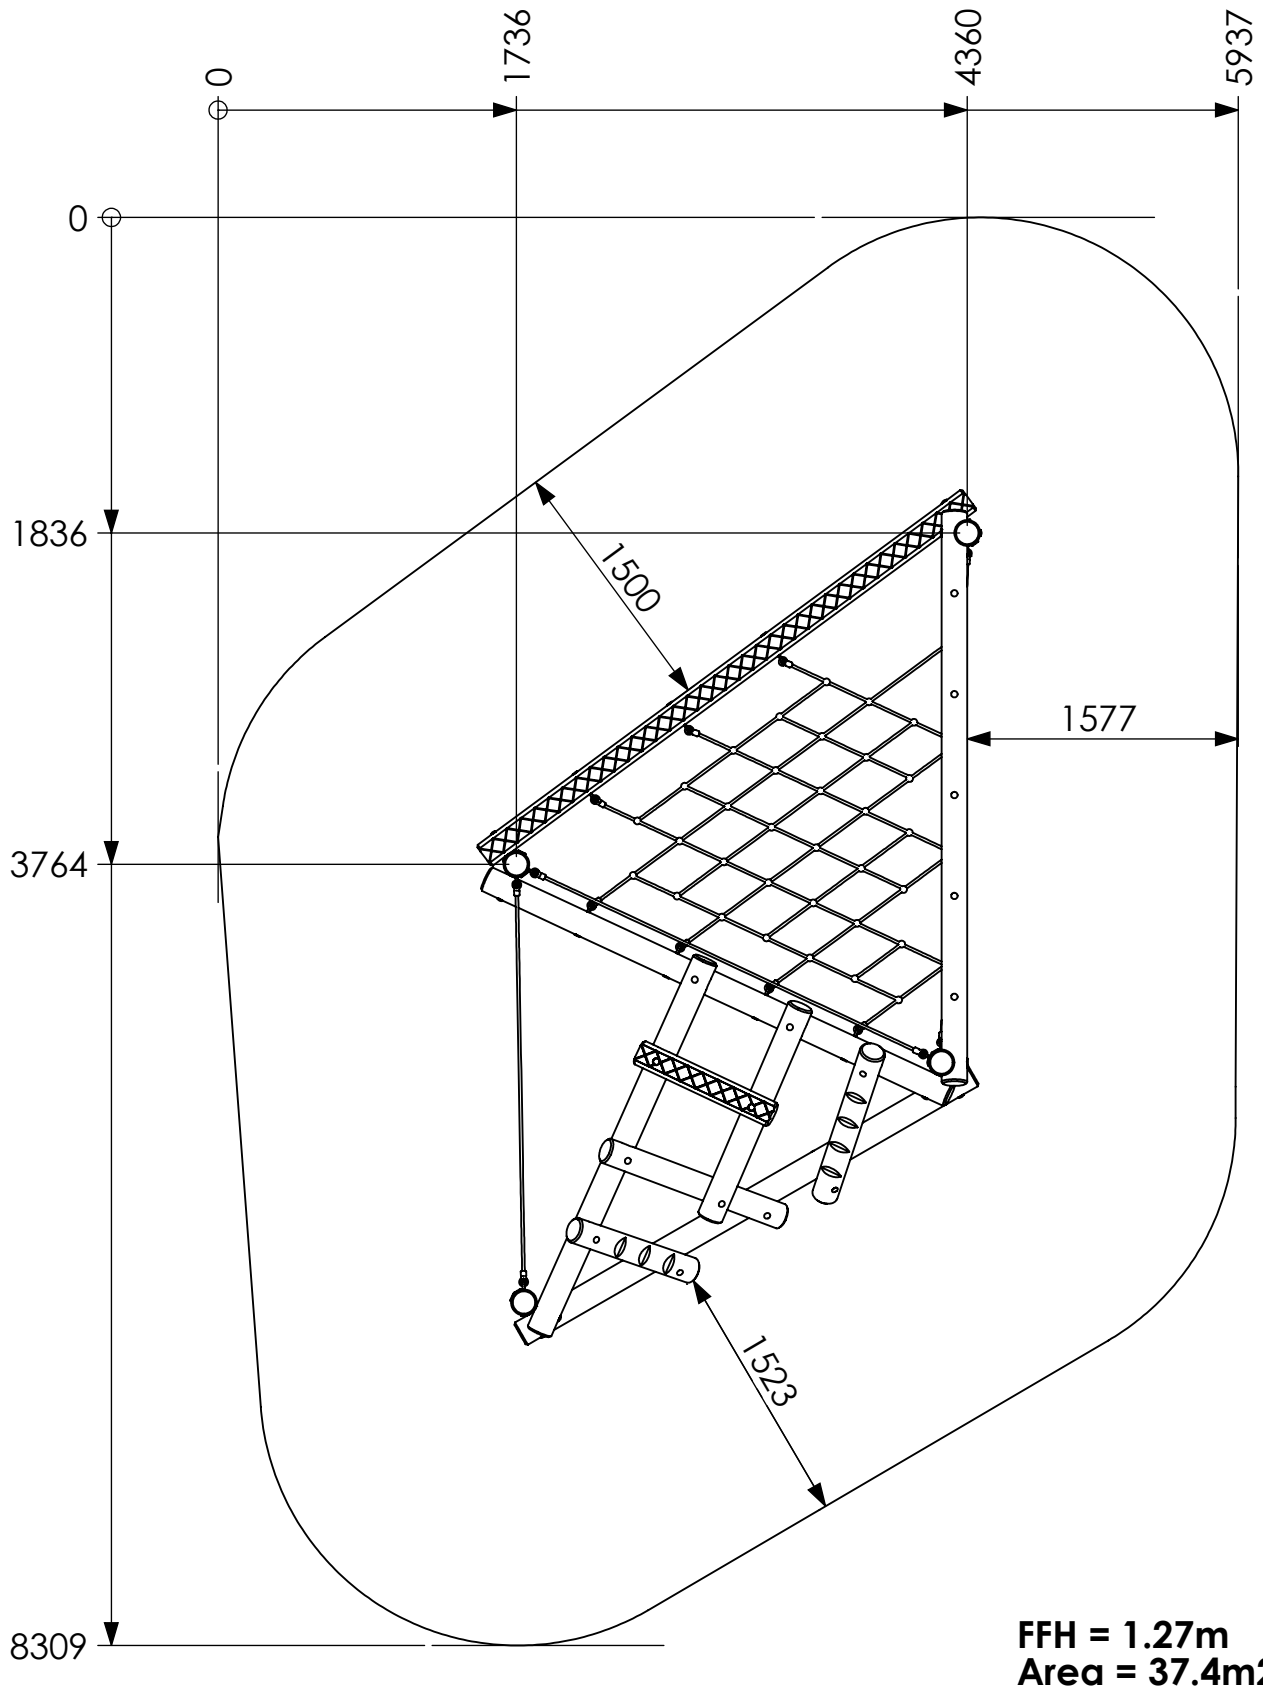

# Clamber Stack Fratello

## Surfacing Detail

This equipment for play areas is manufactured following the codes & practice outlined in the British and European standards and in so doing meets the requirements of BSEN 1176 (general safety and test methods).