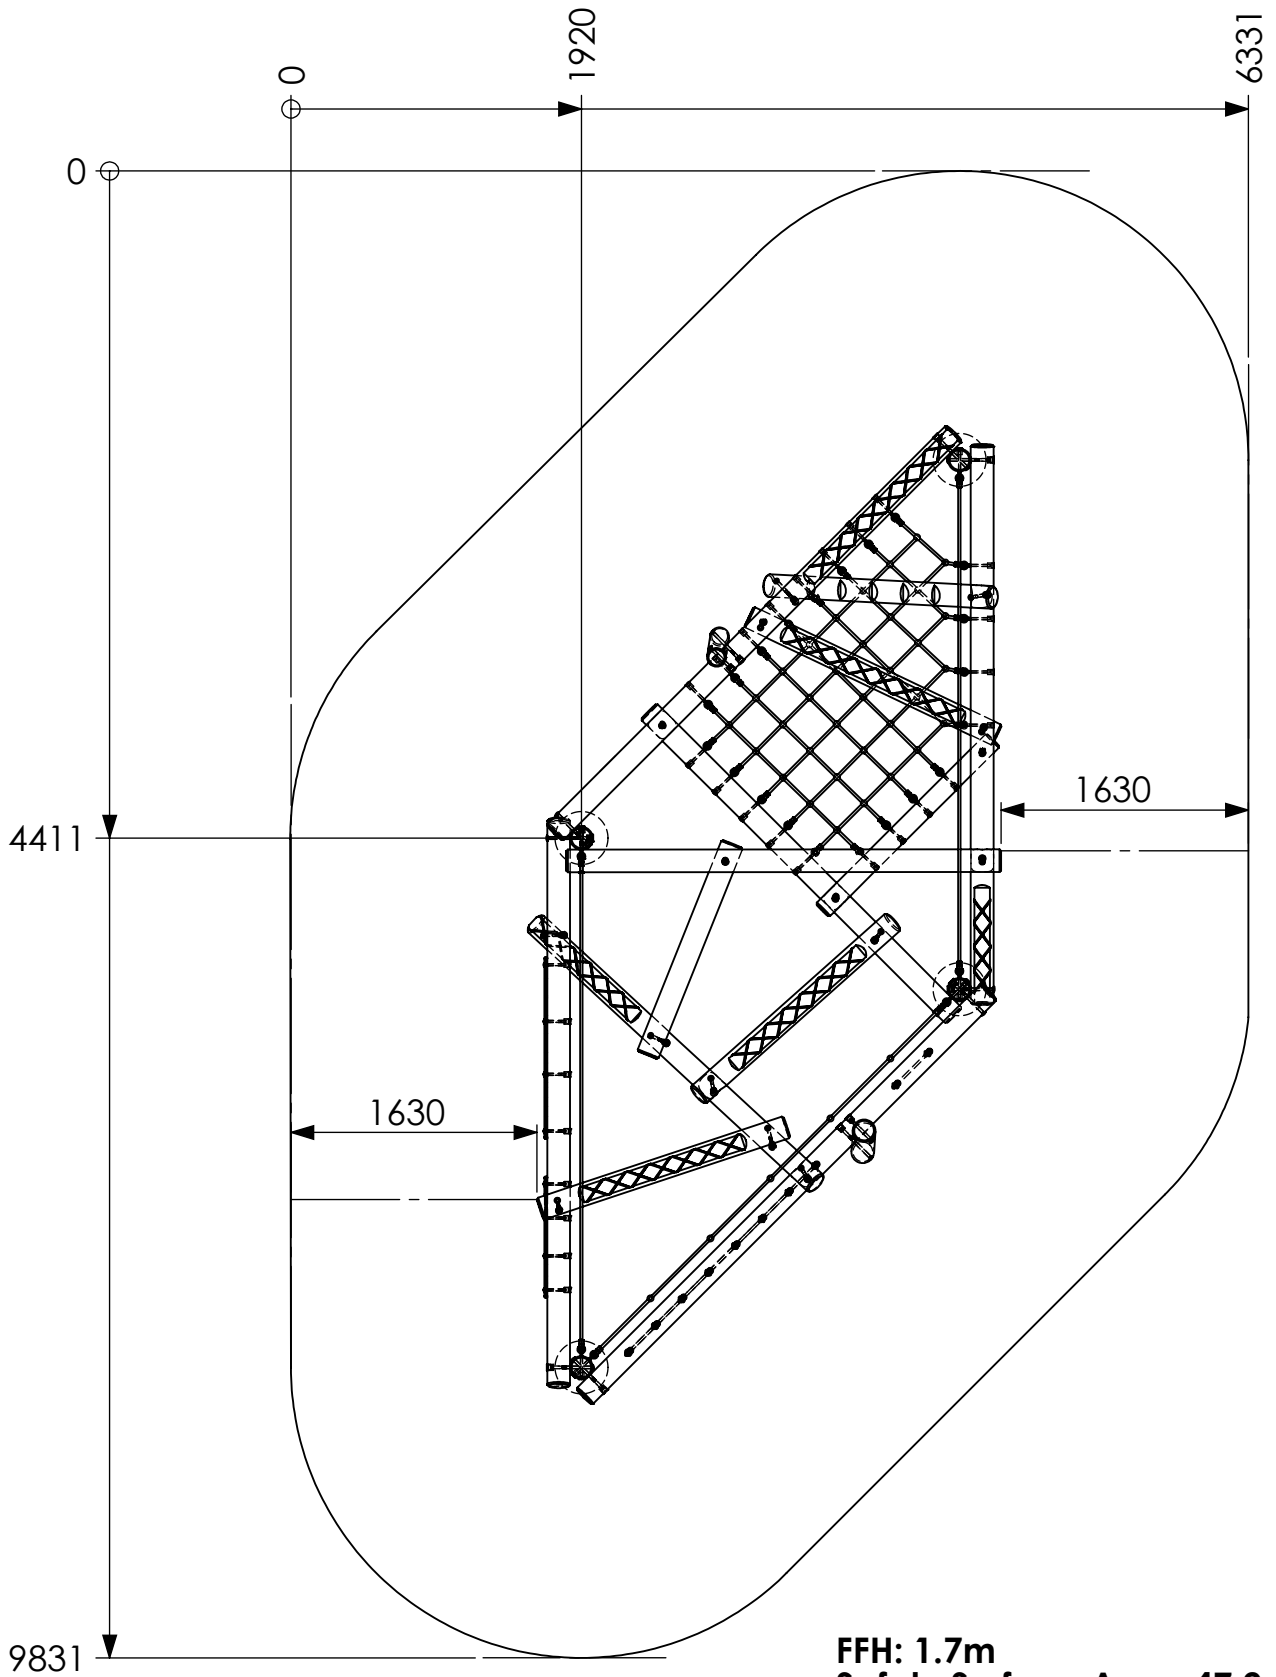

Clamber Stack 4

Surfacing Detail

This equipment for play areas is manufactured following the codes & practice outlined in the British and European standards and in so doing meets the requirements of BSEN 1176 (general safety and test methods).