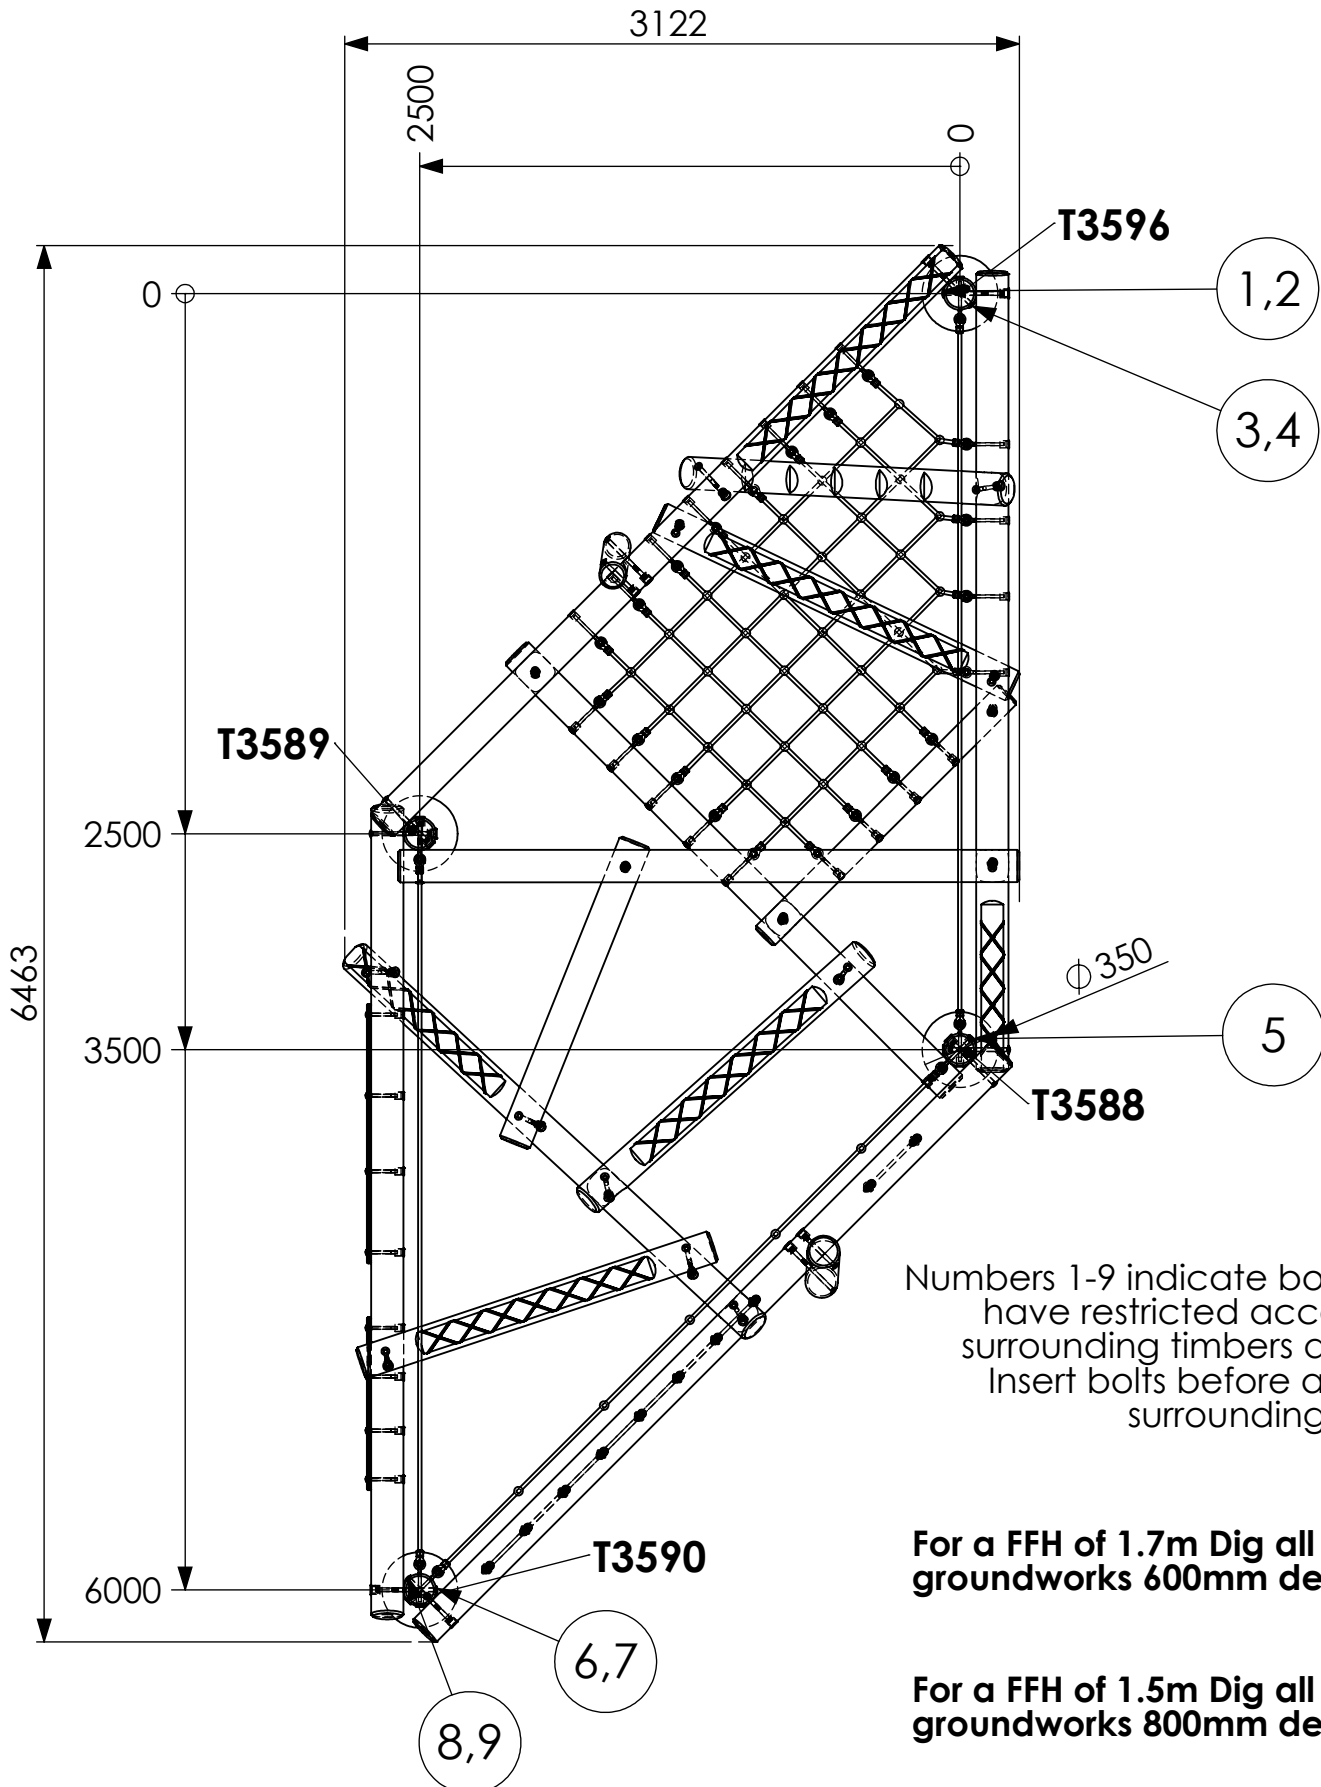

Clamber Stack 4

Excavation Detail

This equipment for play areas is manufactured following the codes & practice outlined in the British and European standards and in so doing meets the requirements of BSEN 1176 (general safety and test methods).