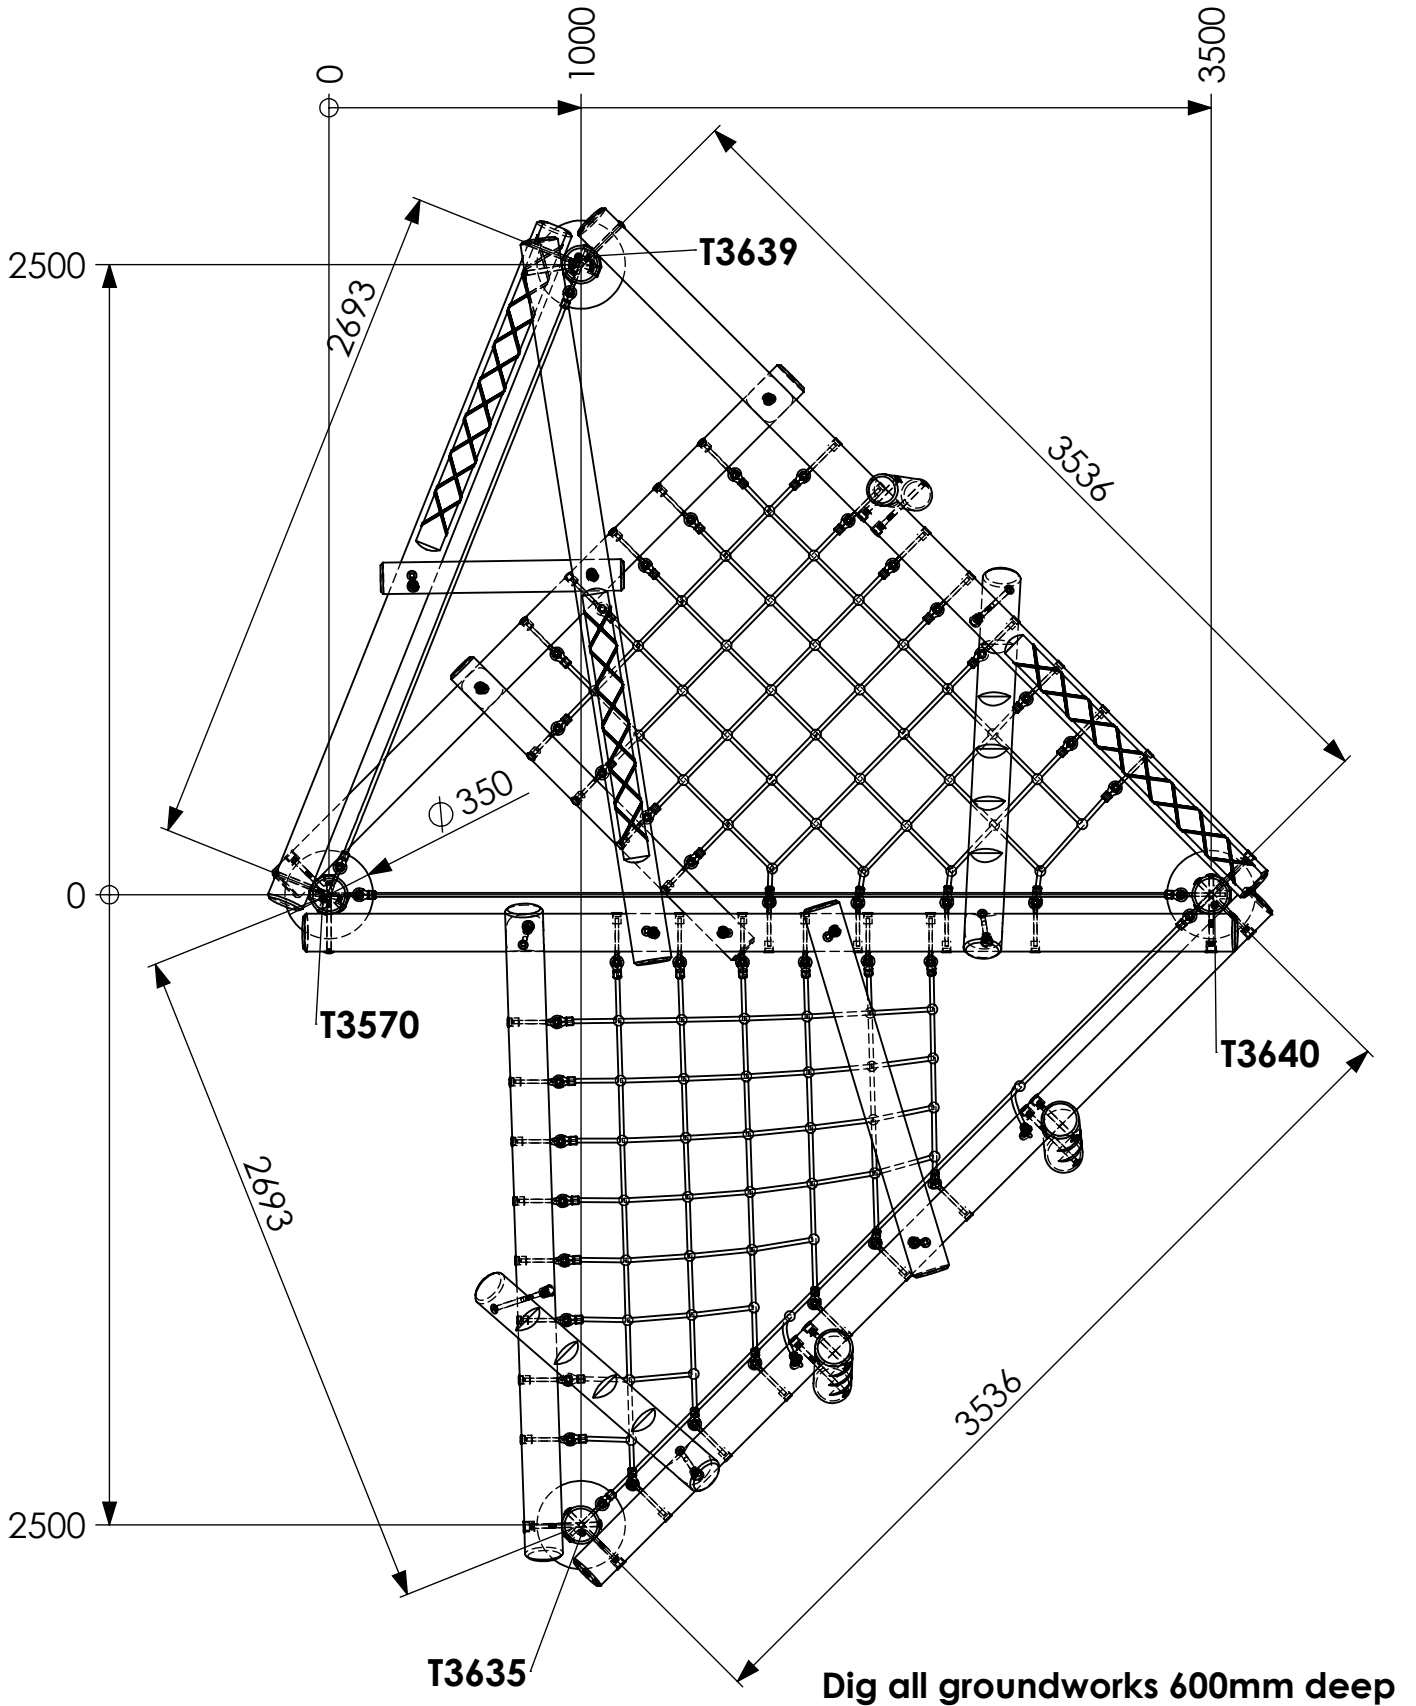

# Clamber Stack 3

## Excavation Detail

This equipment for play areas is manufactured following the codes & practice outlined in the British and European standards and in so doing meets the requirements of BSEN 1176 (general safety and test methods).