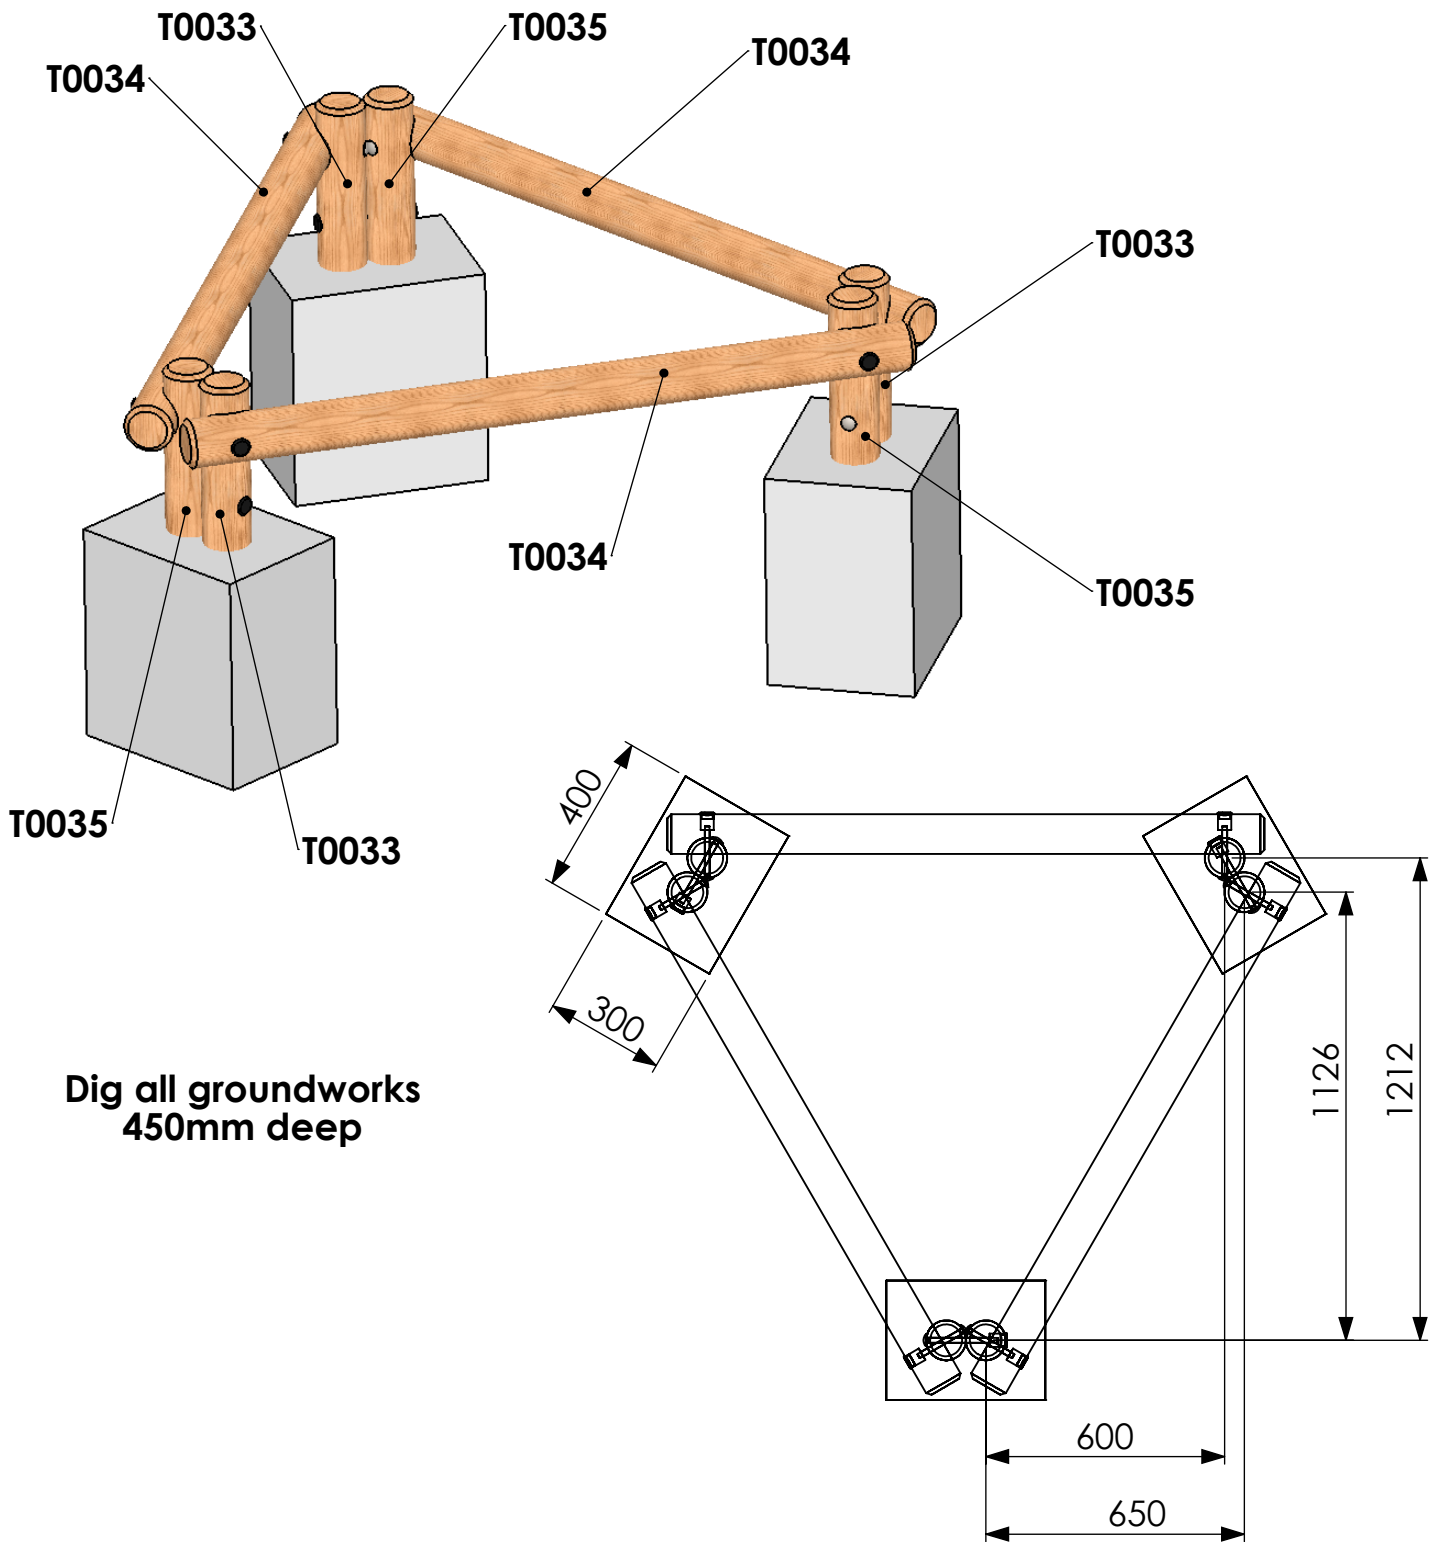

# Buddy Bench

## Excavation Detail

This equipment for play areas is manufactured following the codes & practice outlined in the British and European standards and in so doing meets the requirements of BSEN 1176 (general safety and test methods).