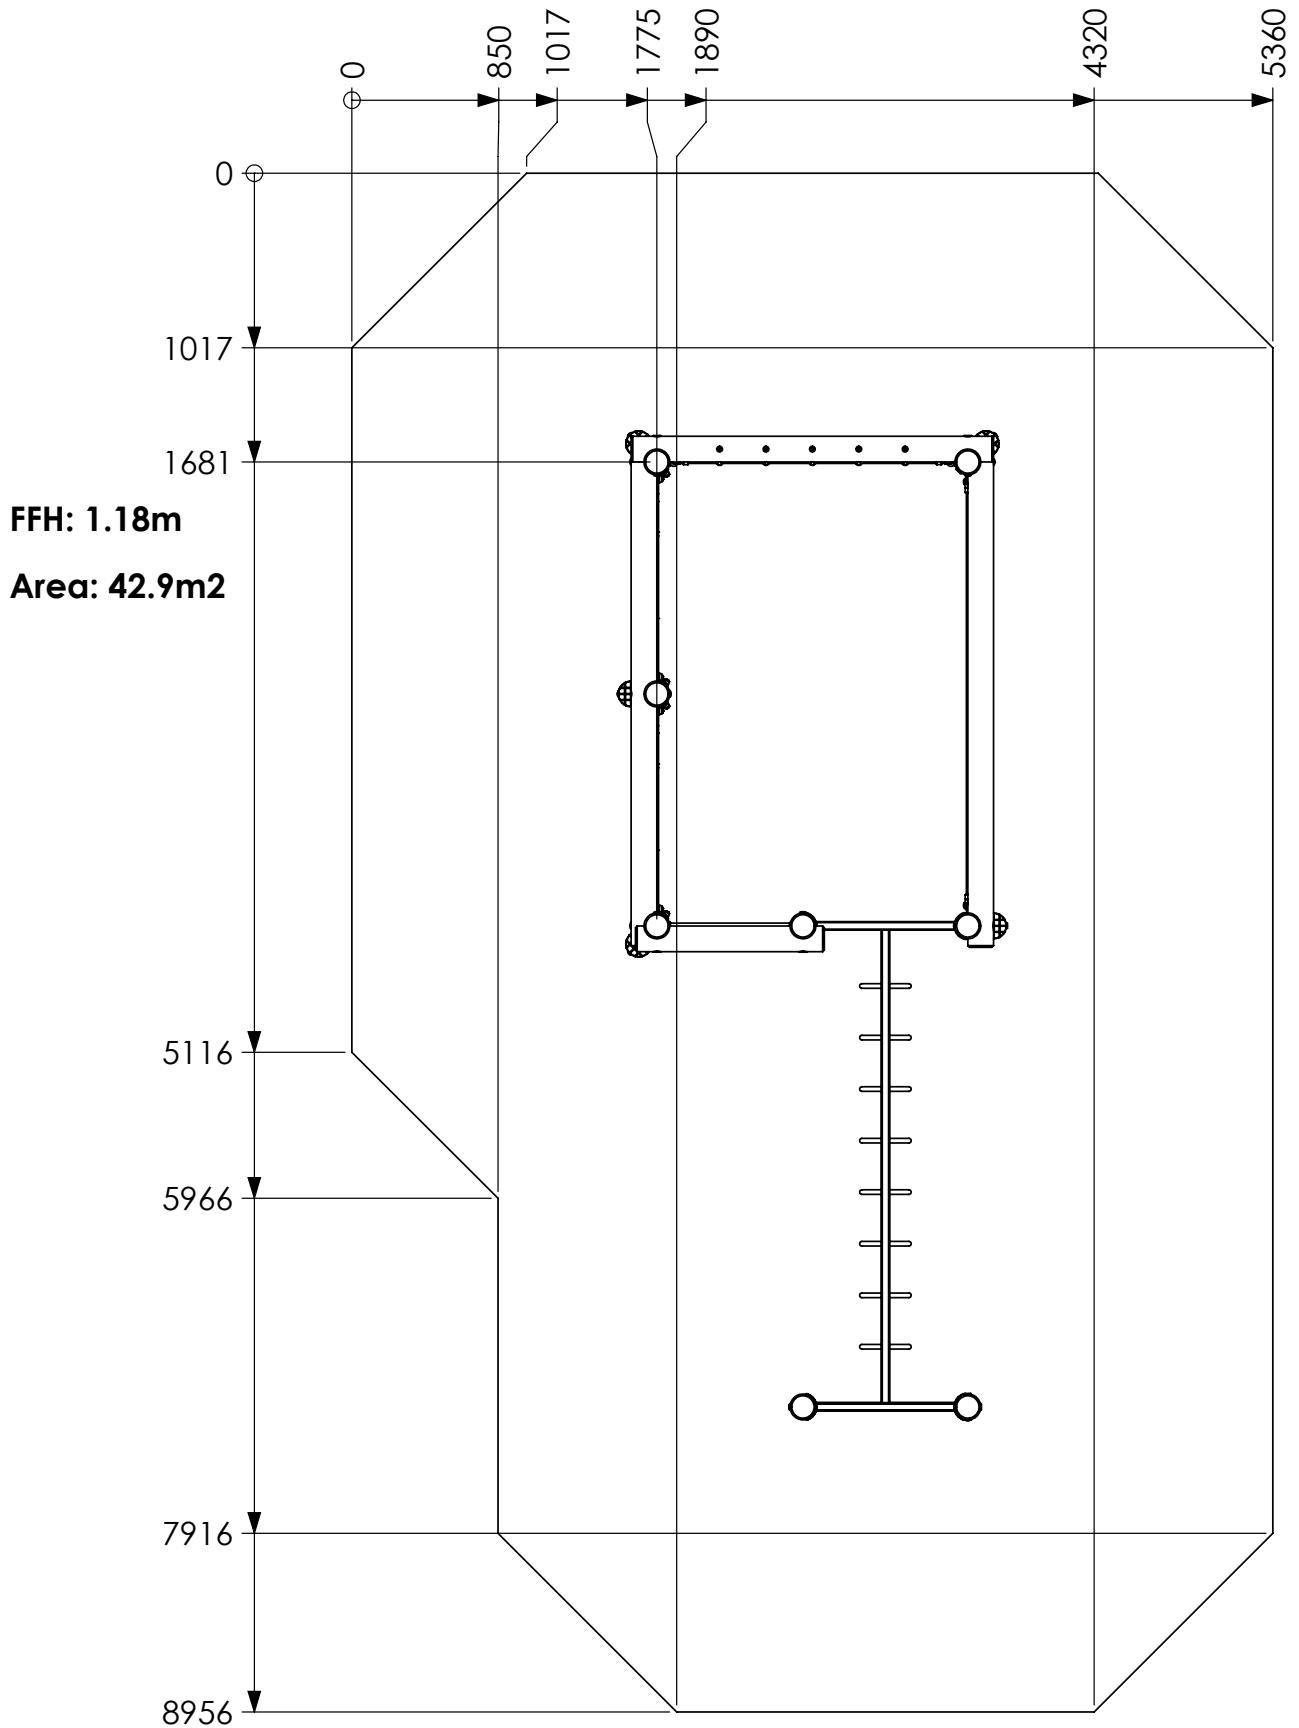

## Surfacing Detail

This equipment for play areas is manufactured following the codes & practice outlined in the British and European standards and in so doing meets the requirements of BSEN 1176 (general safety and test methods).