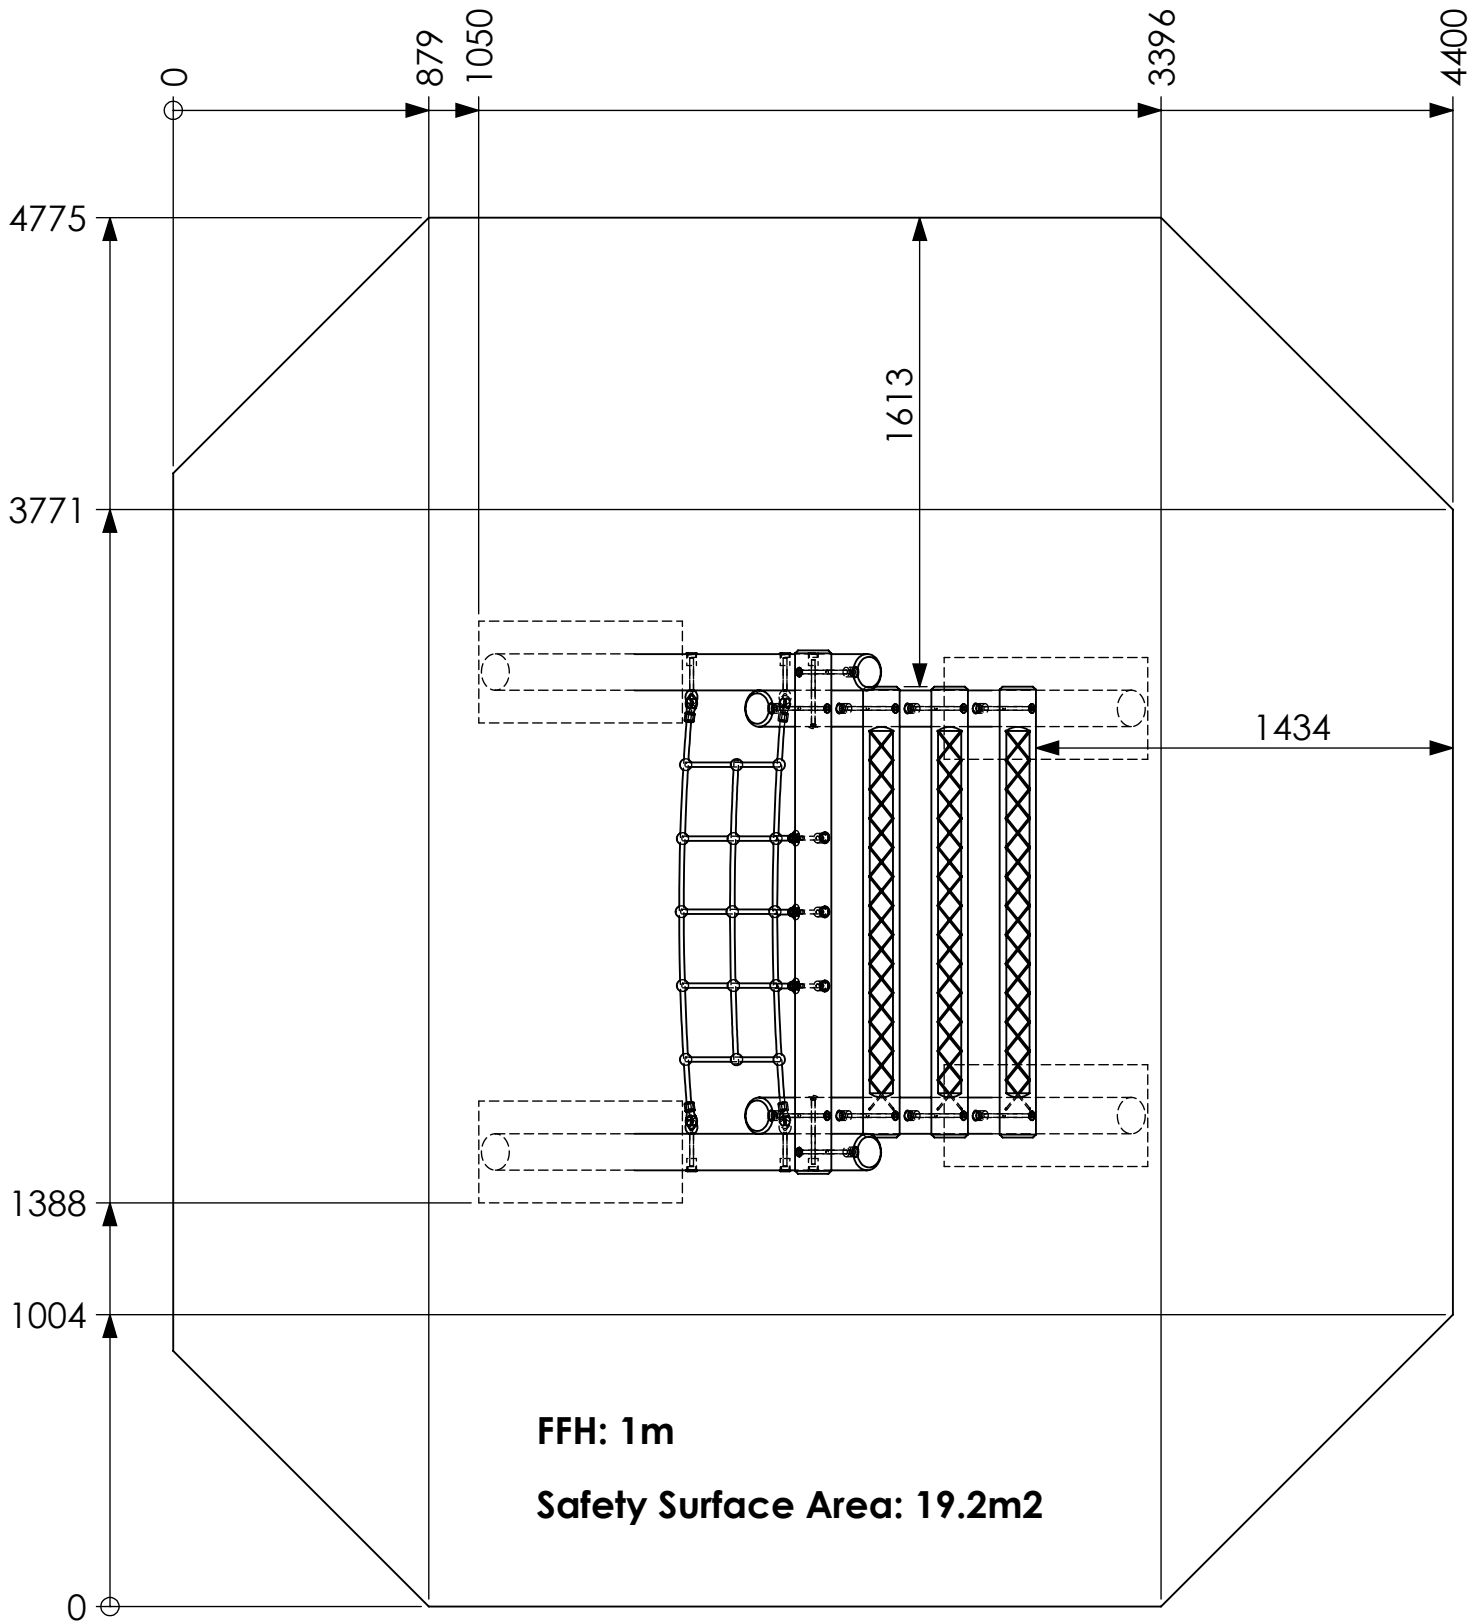

## Surfacing Detail

This equipment for play areas is manufactured following the codes & practice outlined in the British and European standards and in so doing meets the requirements of BSEN 1176 (general safety and test methods).