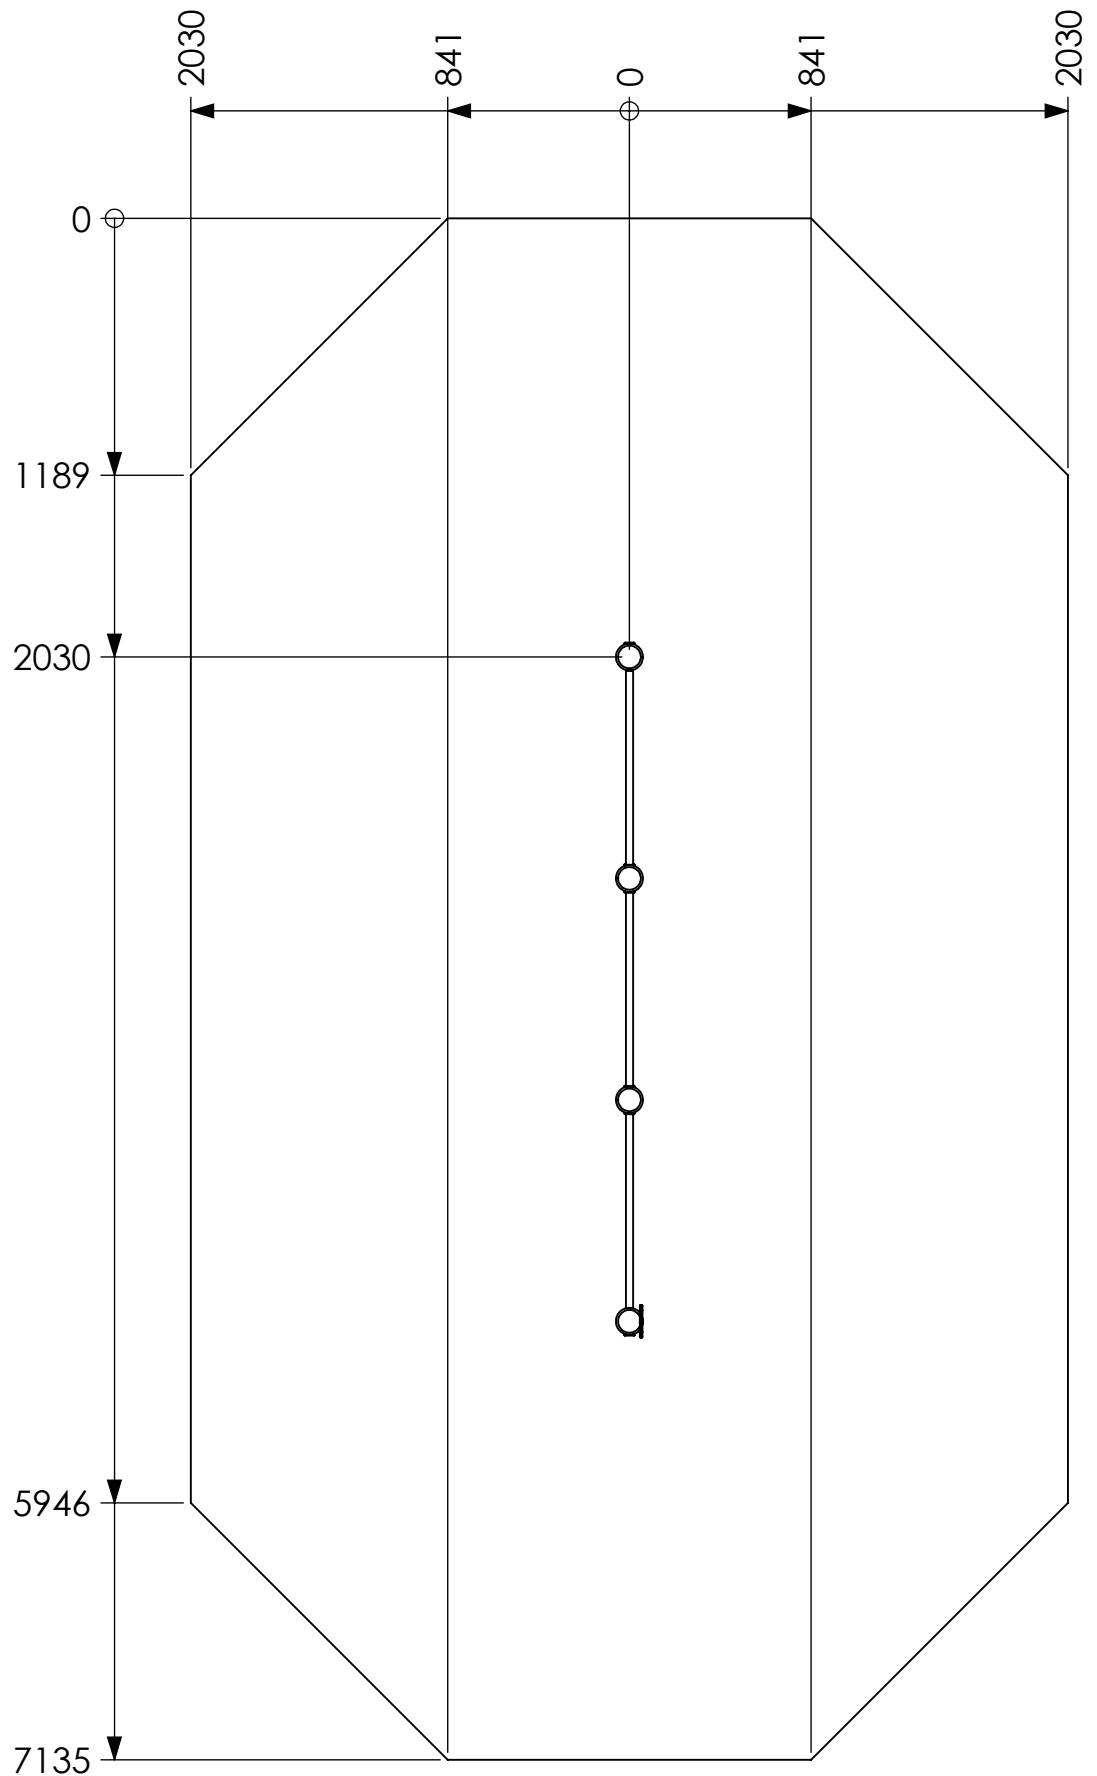

2.4m Chin Ups

Surfacing Detail

Max FFH: 2.3m

Area: 26.1m²

This equipment for play areas is manufactured following the codes & practice outlined in the British and European standards and in so doing meets the requirements of BSEN 1176 (general safety and test methods).