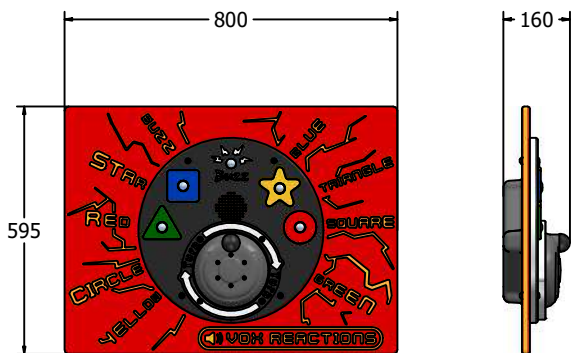

Product Specification

RotoGen Colours & Shapes Vox Reactions Play Panel

Randomly generated instructions to test reactions

- Sound based reactions game
- User generated power
- Designed to British & European Standard BS EN 1176

Details shown are for panel only.

To be fixed on to posts or wall mounted.

Contact AMV Playground Solutions for supply of suitable posts or wall fixings.

AMVFA-AP-FIPTCSVOXRG6

AMVFA-AP-FIPTCSVOXRG3

	FIPTCSVOXRG6	FIPTCSVOXRG3
Age Range:	2+ Years	2+ Years
Largest Part:	595 x 800 x 160	800 x 1200 x 160
Total Weight:	13.2Kg	21.7Kg

Inspection Schedule	Inspection Frequency
Visual	Every Month
Functionality	Every Month
Comprehensive	Every 6 Months

Material: **Design Panel** - Two Colour High Density Polyethylene (HDPE) with orange peel texture finish