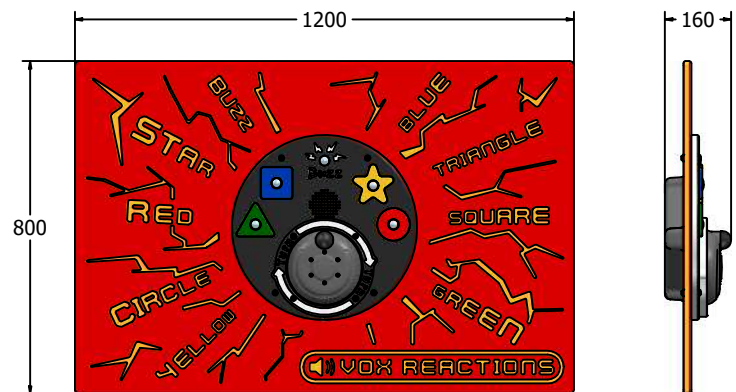

Product Specification

RotoGen Colours & Shapes Vox Reactions Play Panel

Randomly generated instructions to test reactions

- Sound based reactions game
- User generated power
- Designed to British & European Standard BS EN 1176

Details shown are for panel only.

To be fixed on to posts or wall mounted.

Contact AMV Playground Solutions for supply of suitable posts or wall fixings.

AMVFA-AP-FIPTCSVOXRG6

AMVFA-AP-FIPTCSVOXRG3

	FIPTCSVOXRG6	FIPTCSVOXRG3
Age Range:	2+ Years	2+ Years
Largest Part:	595 x 800 x 160	800 x 1200 x 160
Total Weight:	13.2Kg	21.7Kg

Inspection Schedule	Inspection Frequency
Visual	Every Month
Functionality	Every Month
Comprehensive	Every 6 Months

Material: **Design Panel** - Two Colour High Density Polyethylene (HDPE) with orange peel texture finish

Colour Choices: **Design Panel** - Broad selection available, visit the website below for further details