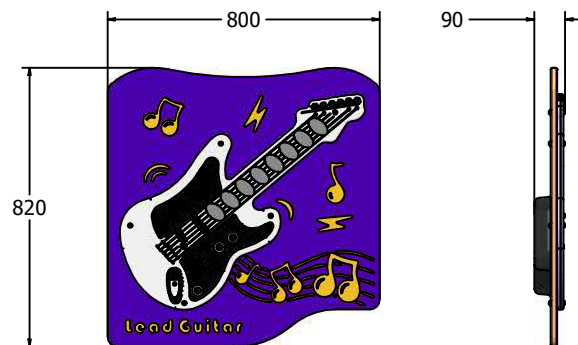

Product Specification

Lead Guitar Play Panel

- Supplied as complete panel
- Plays 8 guitar notes
- Battery powered
- Designed to British & European Standard BS EN 1176

Details shown are for panel only.

To be fixed on to posts or wall mounted.

Contact AMV Playground Solutions for supply of suitable posts or wall fixings.

AMVFA-AP-FIPTLEAD6

AMVFA-AP-FIPTLEAD3

	FIPTLEAD6
Age Range:	2+ Years
Largest Part:	595x800x90
Total Weight:	11.5Kg

Inspection Schedule	Inspection Frequency
Visual	Every Month
Functionality	Every Month
Comprehensive	Every 6 Months

	FIPTLEAD3
Age Range:	2+ Years
Largest Part:	800x820x90
Total Weight:	13.5Kg

Material: **HDPE Panel** - High Density Polyethylene (HDPE) with orange peel texture finish

Colour Choices: **HDPE Panel** - Broad selection available, visit the website below for further details