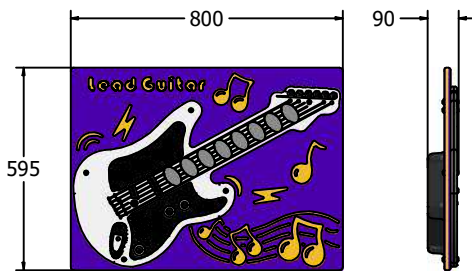

Product Specification

Lead Guitar Play Panel

- Supplied as complete panel
- Plays 8 guitar notes
- Battery powered
- Designed to British & European Standard BS EN 1176

Details shown are for panel only.

To be fixed on to posts or wall mounted.

Contact AMV Playground Solutions for supply of suitable posts or wall fixings.

AMVFA-AP-FIPTLEAD6

AMVFA-AP-FIPTLEAD3

	FIPTLEAD6
Age Range:	2+ Years
Largest Part:	595x800x90
Total Weight:	11.5Kg

Inspection Schedule	Inspection Frequency
Visual	Every Month
Functionality	Every Month
Comprehensive	Every 6 Months

	FIPTLEAD3
Age Range:	2+ Years
Largest Part:	800x820x90
Total Weight:	13.5Kg

Material: **HDPE Panel** - High Density Polyethylene (HDPE) with orange peel texture finish

Colour Choices: **HDPE Panel** - Broad selection available, visit the website below for further details