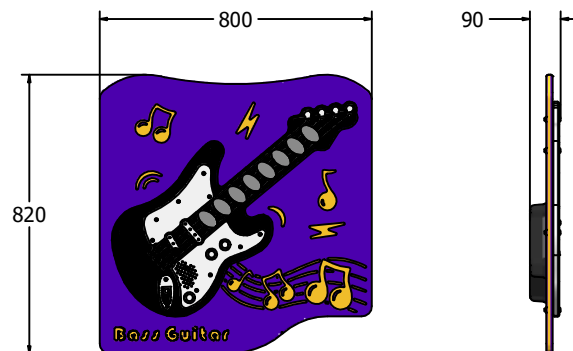

## Bass Guitar Play Panel

- Supplied as complete panel
- Plays 8 Bass Guitar notes
- Battery powered
- Designed to British & European Standard BS EN 1176

Details shown are for panel only.

To be fixed on to posts or wall mounted.

Contact AMV Playground Solutions for supply of suitable posts or wall fixings.

AMVFA-AP-FIPTBASS6

AMVFA-AP-FIPTBASS3

|               | FIPTBASS6  |
|---------------|------------|
| Age Range:    | 2+ Years   |
| Largest Part: | 595x800x90 |
| Total Weight: | 11.5Kg     |

|               | FIPTBASS3  |
|---------------|------------|
| Age Range:    | 2+ Years   |
| Largest Part: | 800x820x90 |
| Total Weight: | 13.5Kg     |

Material: **Design Panel** - Two Colour High Density Polyethylene (HDPE) with orange peel texture finish