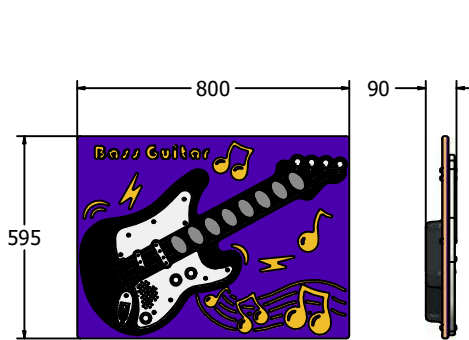

## Bass Guitar Play Panel

- Supplied as complete panel
- Plays 8 Bass Guitar notes
- Battery powered
- Designed to British & European Standard BS EN 1176

Details shown are for panel only.

To be fixed on to posts or wall mounted.

Contact AMV Playground Solutions for supply of suitable posts or wall fixings.

AMVFA-AP-FIPTBASS6

AMVFA-AP-FIPTBASS3

|               | FIPTBASS6  |
|---------------|------------|
| Age Range:    | 2+ Years   |
| Largest Part: | 595x800x90 |
| Total Weight: | 11.5Kg     |

|               | FIPTBASS3  |
|---------------|------------|
| Age Range:    | 2+ Years   |
| Largest Part: | 800x820x90 |
| Total Weight: | 13.5Kg     |

Material: **Design Panel** - Two Colour High Density Polyethylene (HDPE) with orange peel texture finish