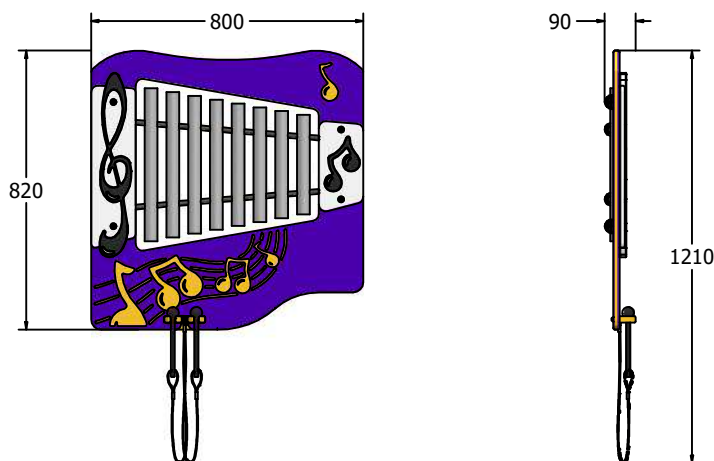

Product Specification

AMVFA-AP-FIMUTUBE3

Glockenspiel Play Panel - Ally Tube

Details shown are for panel only.

To be fixed on to posts or wall mounted.

Contact AMV Playground Solutions for supply of suitable posts or wall fixings.

Designed to British & European Standard BS EN 1176

Age Range: 2+ Years
Largest Part: 800x820
Heaviest Part: 10.5Kg
Total Weight: 10.5Kg
Surfacing : N/A

| Minimum Inspection Schedule | |
|-----------------------------|----------------------|
| Inspection Type | Inspection Frequency |
| Visual | Every Month |
| Functionality | Every Month |
| Comprehensive | Every 6 Months |

Material: **Design Panel** - Two Colour High Density Polyethylene (HDPE) with orange peel texture finish

Colour Choices: **Design Panel** - Broad selection available, visit the website below for further details