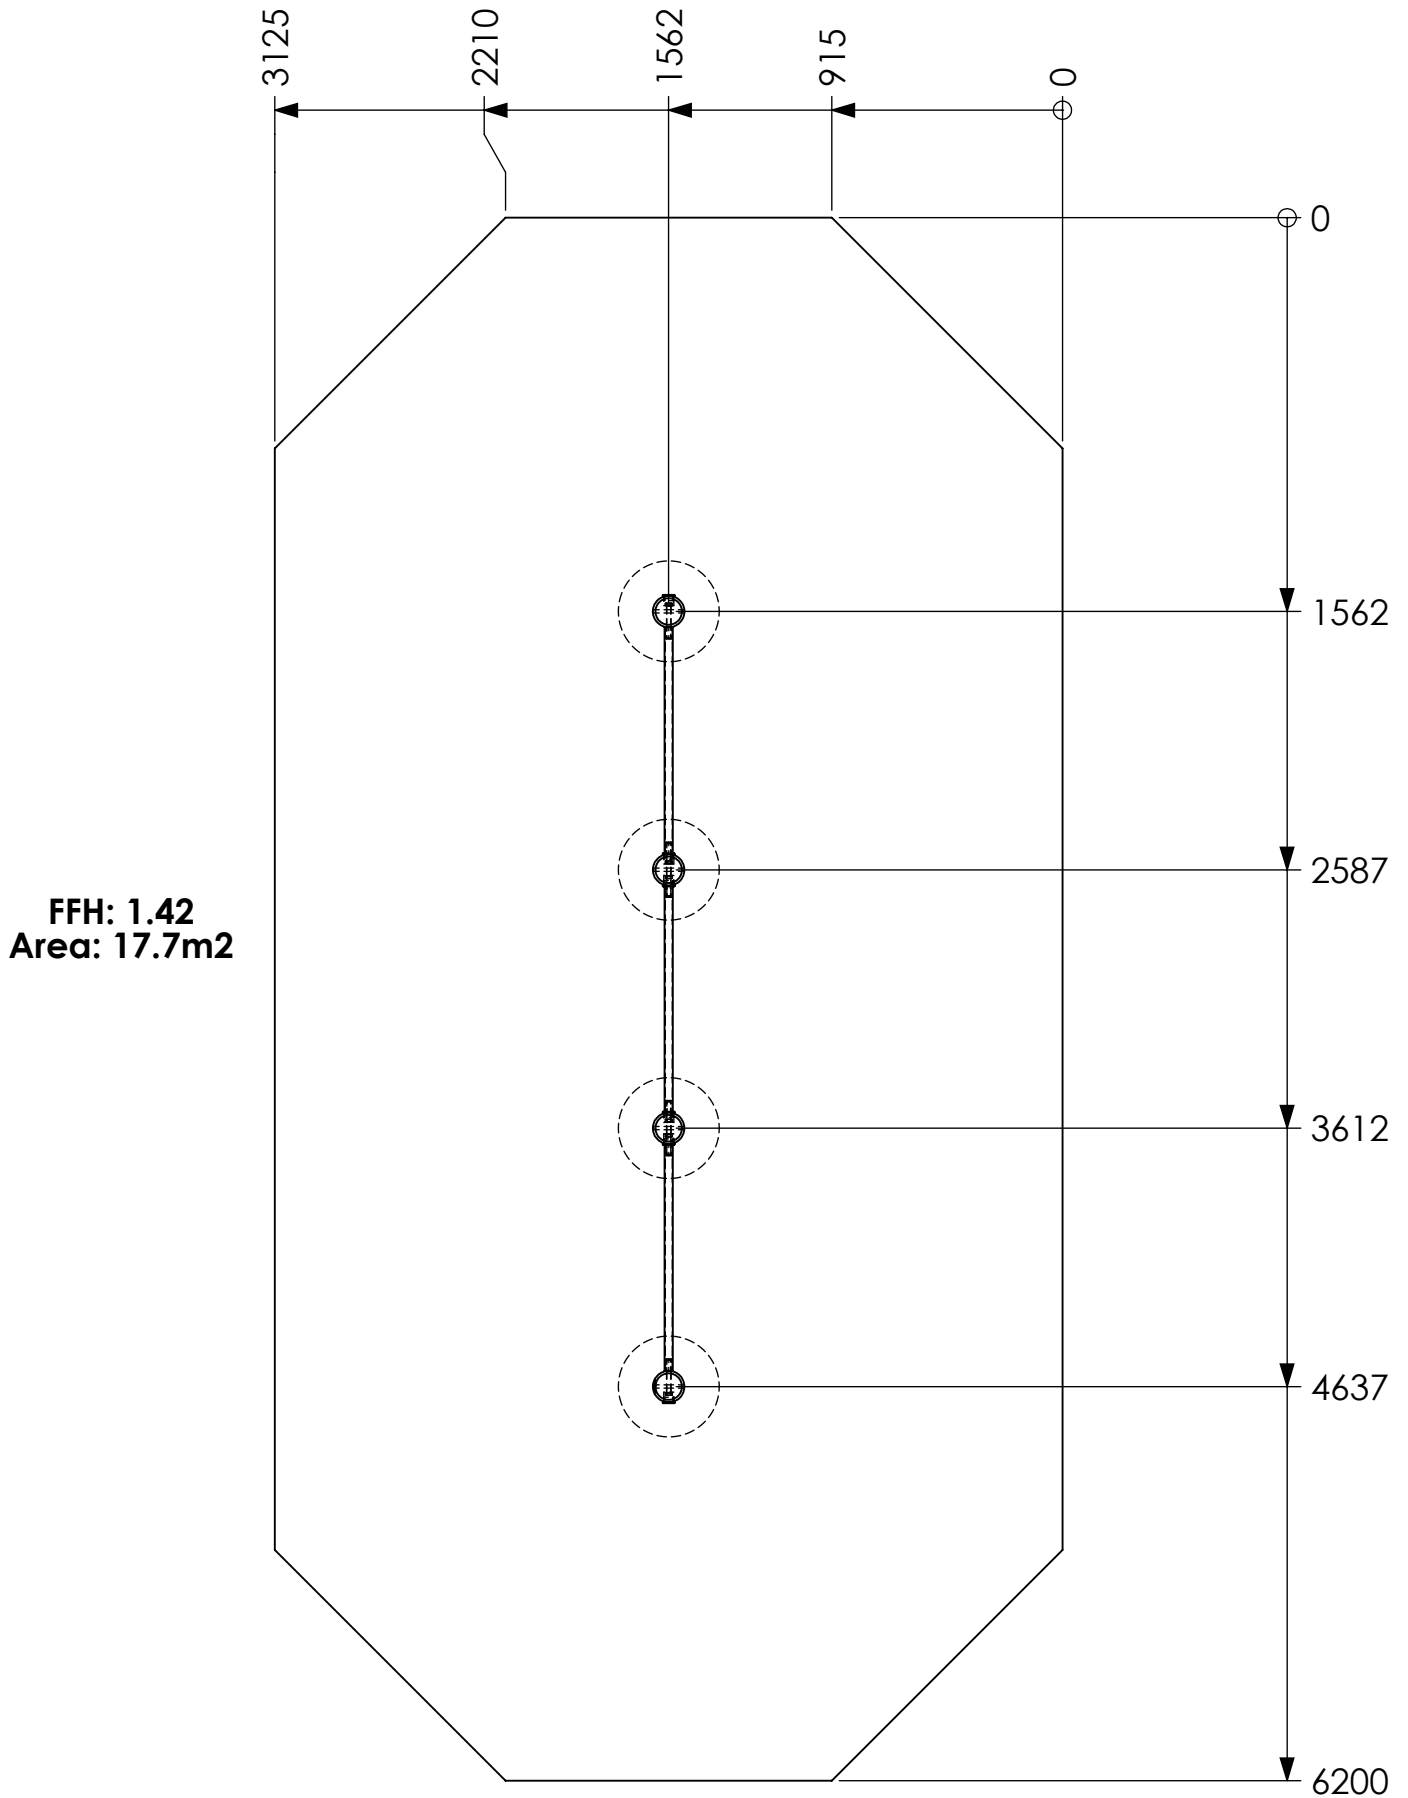

# 1.5m Chin Ups

## Surfacing Detail

This equipment for play areas is manufactured following the codes & practice outlined in the British and European standards and in so doing meets the requirements of BSEN 1176 (general safety and test methods).