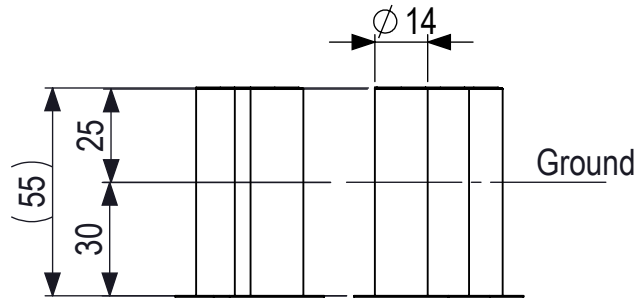

SCALE 1:50

AMV Playground Solutions
 Abbey Lane Enterprise Park,
 Burscough, Lancashire, L40 7SR
 T: 01704 898 919 | E: sales@amvplaygrounds.co.uk
 W: www.amvplaygrounds.co.uk

Madera Steppingpoles

Size: A4 Units: (cm) Scale: 1:20

Drawing number
1421C-INS