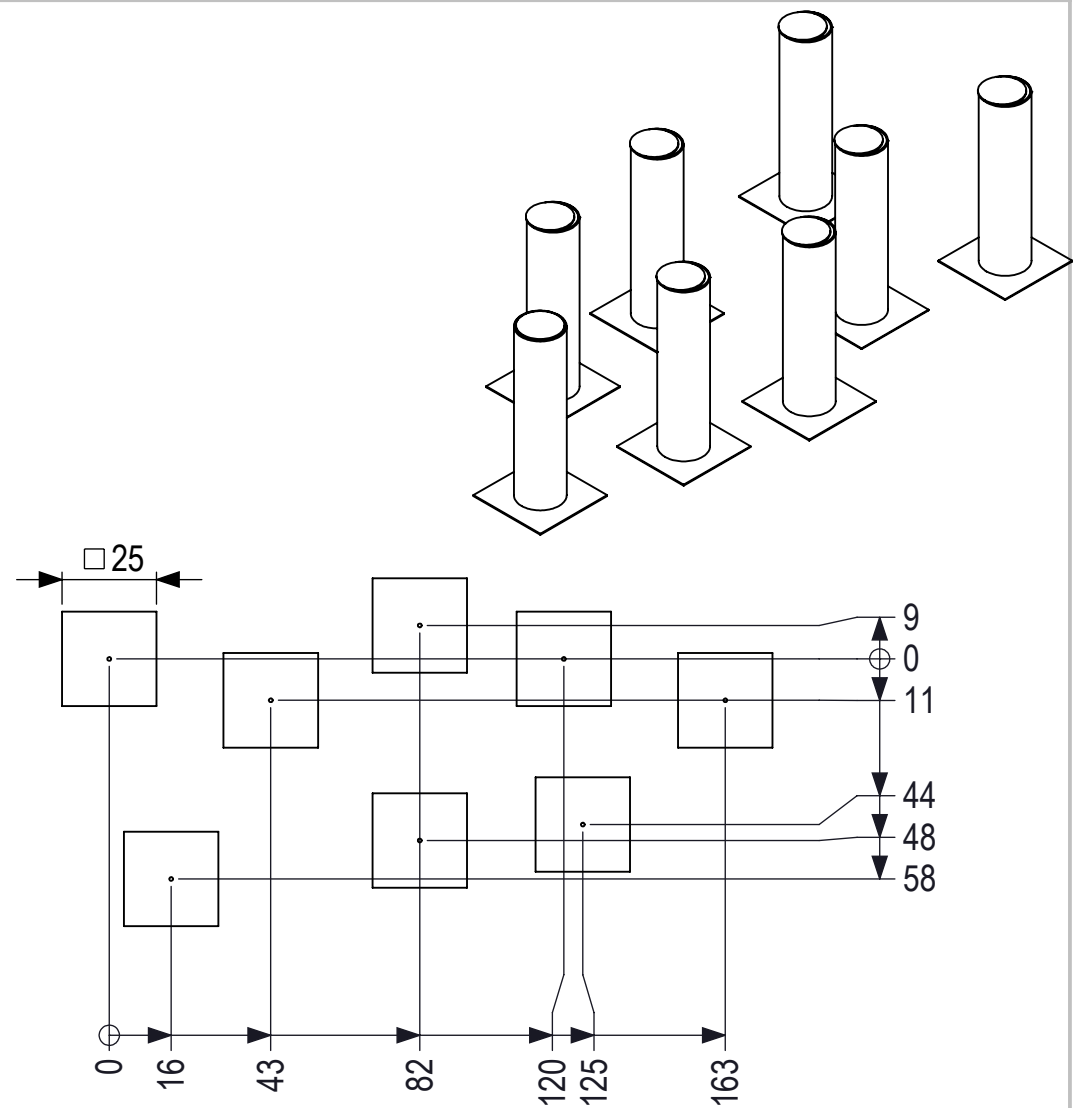

SCALE 1:50

AMV Playground Solutions
 Abbey Lane Enterprise Park,
 Burscough, Lancashire, L40 7SR
 T: 01704 898 919 | E: sales@amvplaygrounds.co.uk
 W: www.amvplaygrounds.co.uk

Madera Steppingpoles

Size: A4 Units: (cm) Scale: 1:20

Drawing number
1421C-INS