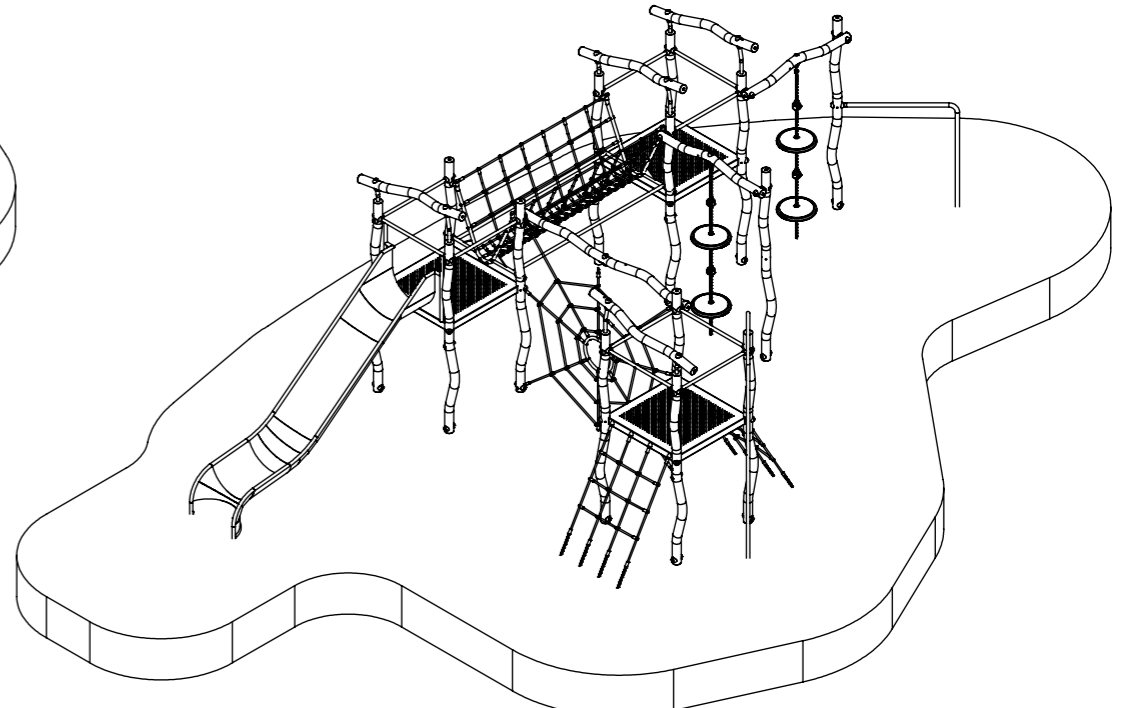

Madera Mega Combi

Size: A3 Units: (cm) Scale: 1:75

AMV Playground Solutions
 Abbey Lane Enterprise Park,
 Burscough, Lancashire, L40 7SR
 T: 01704 898 919 | E: sales@amvplaygrounds.co.uk
 W: www.amvplaygrounds.co.uk

Drawing number
1416B-INS