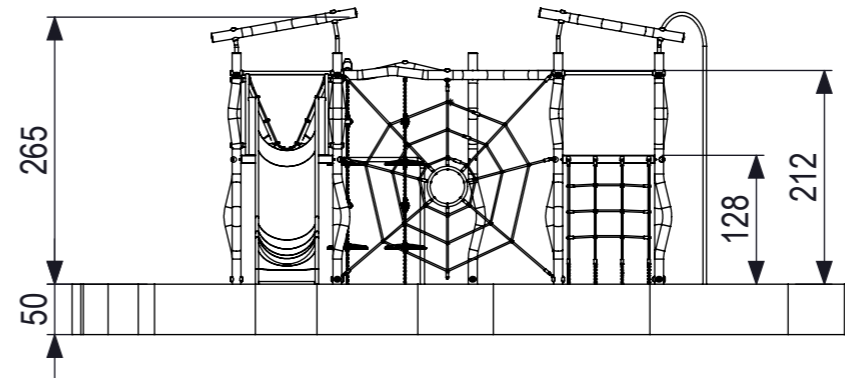

Madera Mega Combi

Size: A3 Units: (cm) Scale: 1:75

AMV Playground Solutions
 Abbey Lane Enterprise Park,
 Burscough, Lancashire, L40 7SR
 T: 01704 898 919 | E: sales@amvplaygrounds.co.uk
 W: www.amvplaygrounds.co.uk

Drawing number
1416B-INS