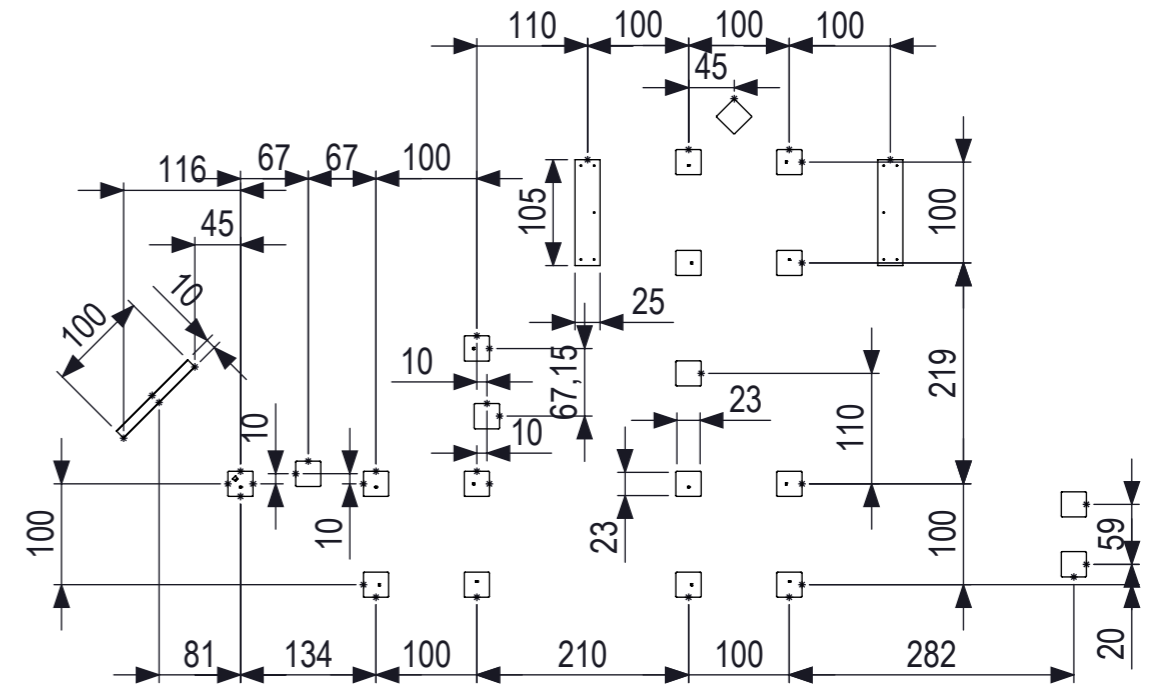

Madera Mega Combi

Size: A3 Units: (cm) Scale: 1:75

AMV Playground Solutions
 Abbey Lane Enterprise Park,
 Burscough, Lancashire, L40 7SR
 T: 01704 898 919 | E: sales@amvplaygrounds.co.uk
 W: www.amvplaygrounds.co.uk

Drawing number
1416B-INS