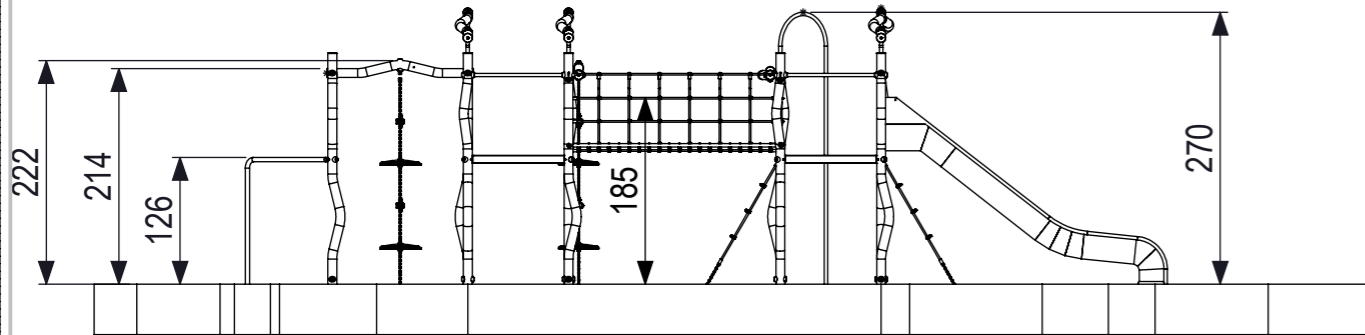

Madera Mega Combi

Size: A3 Units: (cm) Scale: 1:75

AMV Playground Solutions
 Abbey Lane Enterprise Park,
 Burscough, Lancashire, L40 7SR
 T: 01704 898 919 | E: sales@amvplaygrounds.co.uk
 W: www.amvplaygrounds.co.uk

Drawing number
1416B-INS