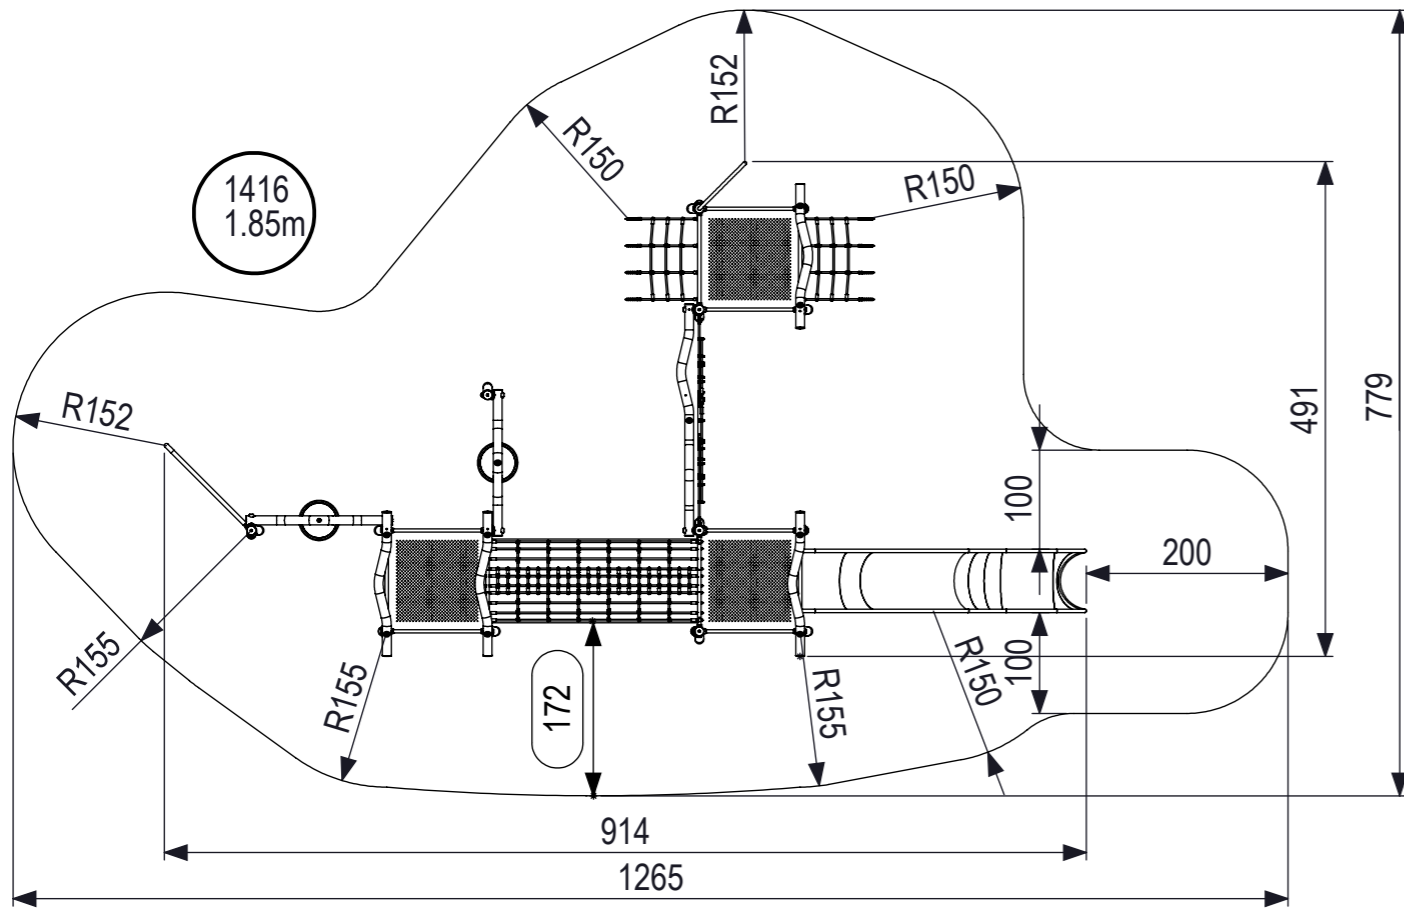

Madera Mega Combi

Size: A3 Units: (cm) Scale: 1:75

AMV Playground Solutions
 Abbey Lane Enterprise Park,
 Burscough, Lancashire, L40 7SR
 T: 01704 898 919 | E: sales@amvplaygrounds.co.uk
 W: www.amvplaygrounds.co.uk

Drawing number
1416B-INS