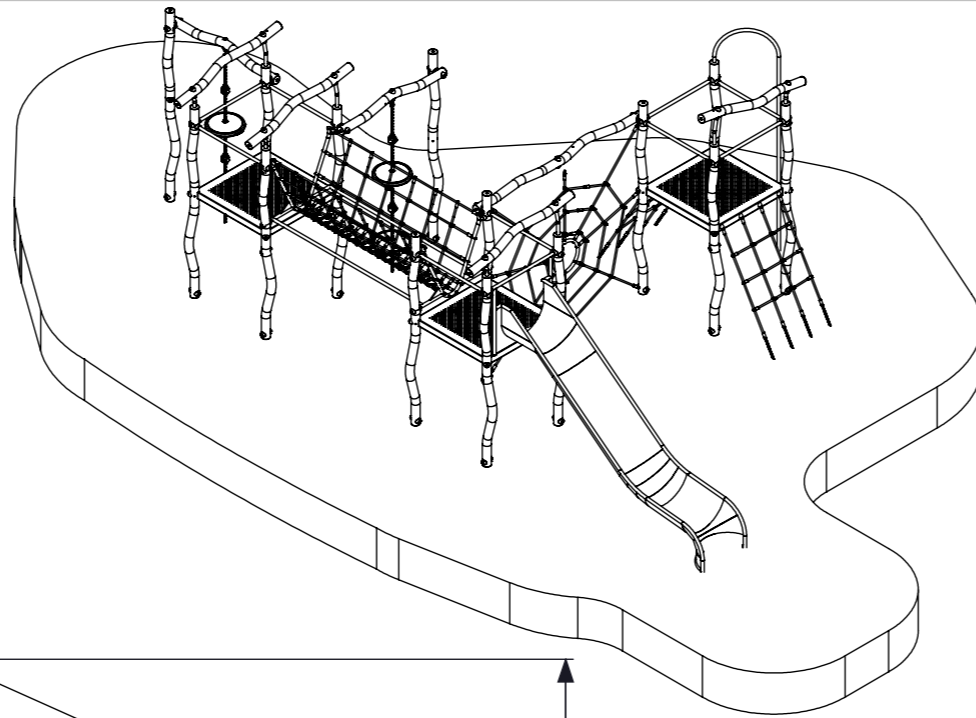

Madera Mega Combi

Size: A3 Units: (cm) Scale: 1:75

AMV Playground Solutions
 Abbey Lane Enterprise Park,
 Burscough, Lancashire, L40 7SR
 T: 01704 898 919 | E: sales@amvplaygrounds.co.uk
 W: www.amvplaygrounds.co.uk

Drawing number
1416B-INS