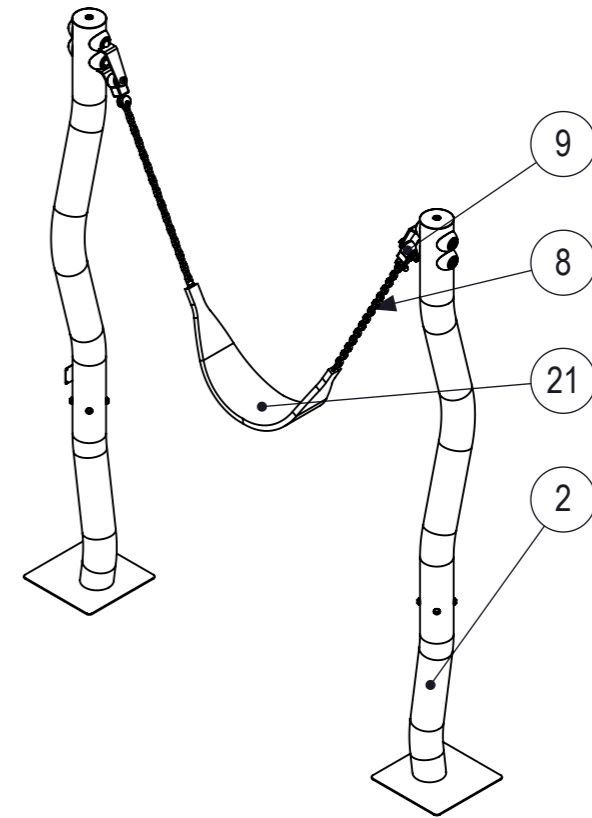

# Madera Mini Swing

Size: A3 Units: (cm) Scale: 1:20

Drawing number  
**1404-R06-INS**

**AMV Playground Solutions**  
 Abbey Lane Enterprise Park,  
 Burscough, Lancashire, L40 7SR  
 T: 01704 898 919 | E: sales@amvplaygrounds.co.uk  
 W: www.amvplaygrounds.co.uk