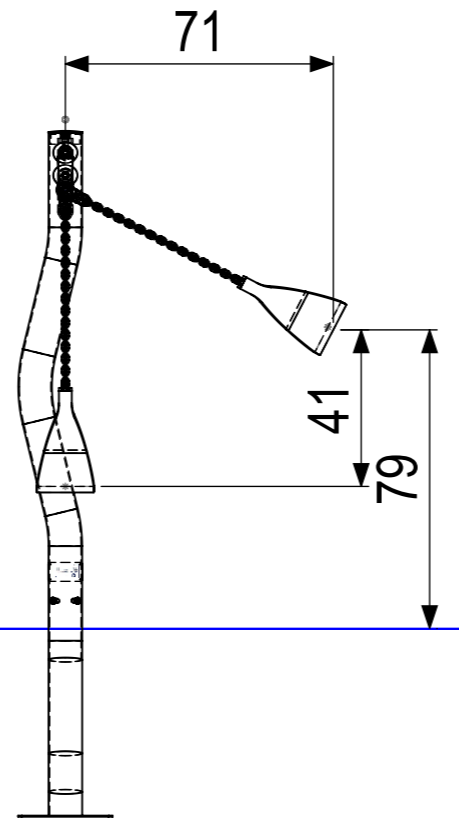

# Madera Mini Swing

Size: A3 Units: (cm) Scale: 1:20

Drawing number  
**1404-R06-INS**

**AMV Playground Solutions**  
 Abbey Lane Enterprise Park,  
 Burscough, Lancashire, L40 7SR  
 T: 01704 898 919 | E: sales@amvplaygrounds.co.uk  
 W: www.amvplaygrounds.co.uk