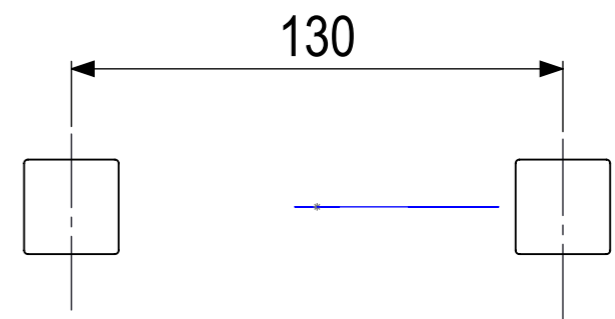

# Madera Mini Swing

Size: A3 Units: (cm) Scale: 1:20

Drawing number  
**1404-R06-INS**

**AMV Playground Solutions**  
 Abbey Lane Enterprise Park,  
 Burscough, Lancashire, L40 7SR  
 T: 01704 898 919 | E: sales@amvplaygrounds.co.uk  
 W: www.amvplaygrounds.co.uk