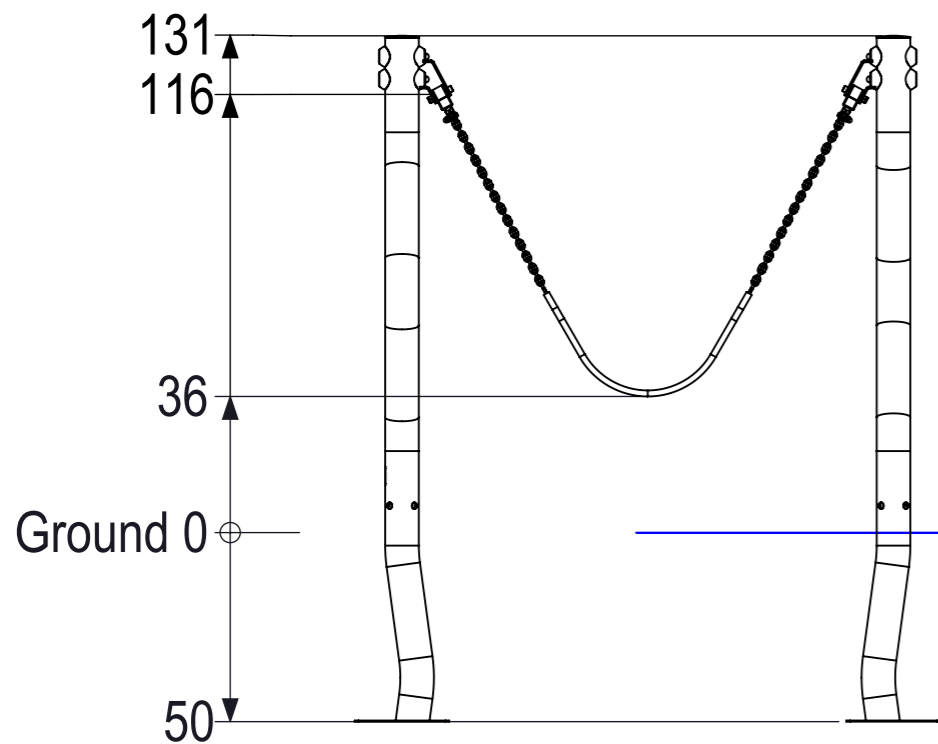

# Madera Mini Swing

Size: A3 Units: (cm) Scale: 1:20

Drawing number  
**1404-R06-INS**

**AMV Playground Solutions**  
 Abbey Lane Enterprise Park,  
 Burscough, Lancashire, L40 7SR  
 T: 01704 898 919 | E: sales@amvplaygrounds.co.uk  
 W: www.amvplaygrounds.co.uk