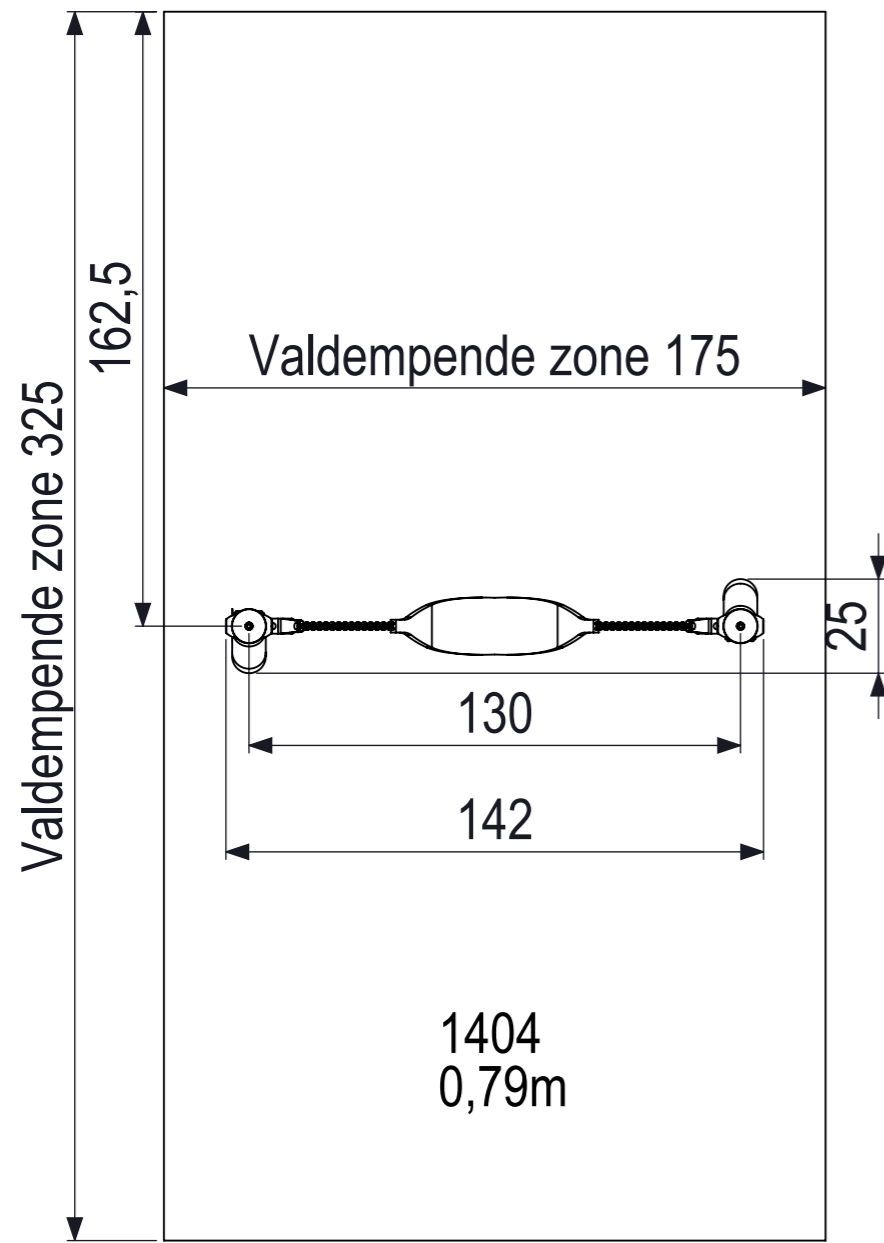

# Madera Mini Swing

Size: A3 Units: (cm) Scale: 1:20

Drawing number  
**1404-R06-INS**

**AMV Playground Solutions**  
 Abbey Lane Enterprise Park,  
 Burscough, Lancashire, L40 7SR  
 T: 01704 898 919 | E: sales@amvplaygrounds.co.uk  
 W: www.amvplaygrounds.co.uk