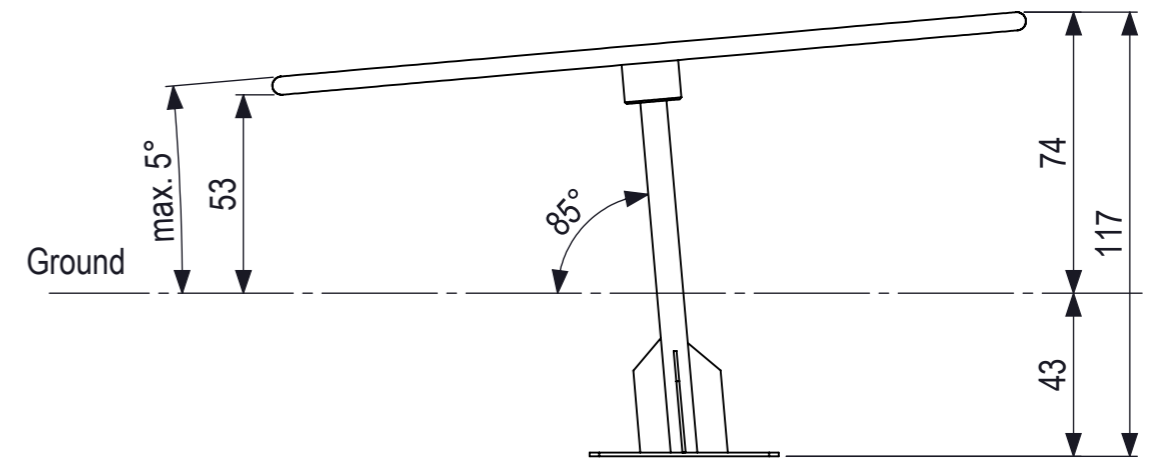

Top View  
Scale 1:50

0 10 20 30 40 50 60 70 80  
mm

**AMV Playground Solutions**  
Abbey Lane Enterprise Park,  
Burscough, Lancashire, L40 7SR  
T: 01704 898 919 | E: sales@amvplaygrounds.co.uk  
W: www.amvplaygrounds.co.uk

# Dutch Disk

Size: A3 Units: (cm) Scale: 1:20

Drawing number  
**1111-R03-INS**