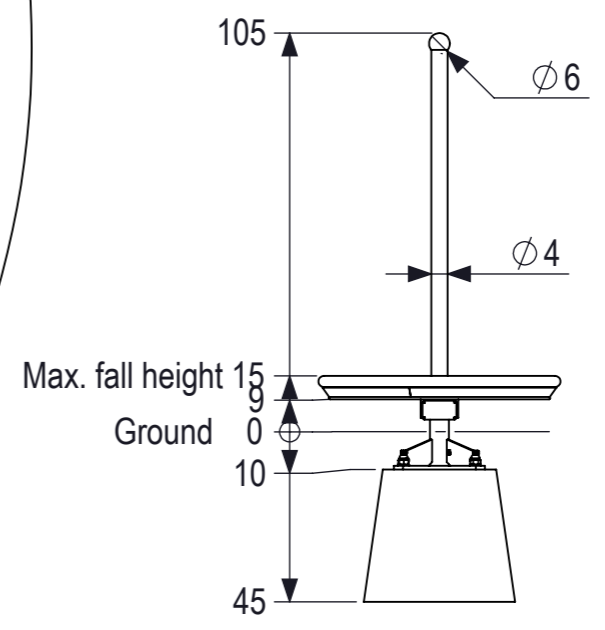

0 10 20 30 40 50 60 70 80
mm

AMV Playground Solutions
Abbey Lane Enterprise Park,
Burscough, Lancashire, L40 7SR
T: 01704 898 919 | E: sales@amvplaygrounds.co.uk
W: www.amvplaygrounds.co.uk

Spinner XL

Size: A3 Units: (cm) Scale: 1:20

Drawing number
1109-R05-INS