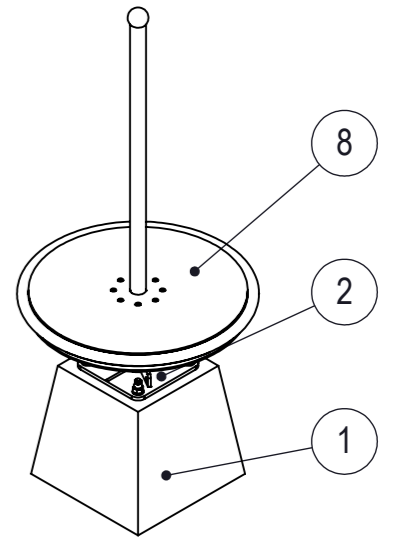

0 10 20 30 40 50 60 70 80
mm

AMV Playground Solutions
Abbey Lane Enterprise Park,
Burscough, Lancashire, L40 7SR
T: 01704 898 919 | E: sales@amvplaygrounds.co.uk
W: www.amvplaygrounds.co.uk

Spinner XL

Size: A3 Units: (cm) Scale: 1:20

Drawing number
1109-R05-INS