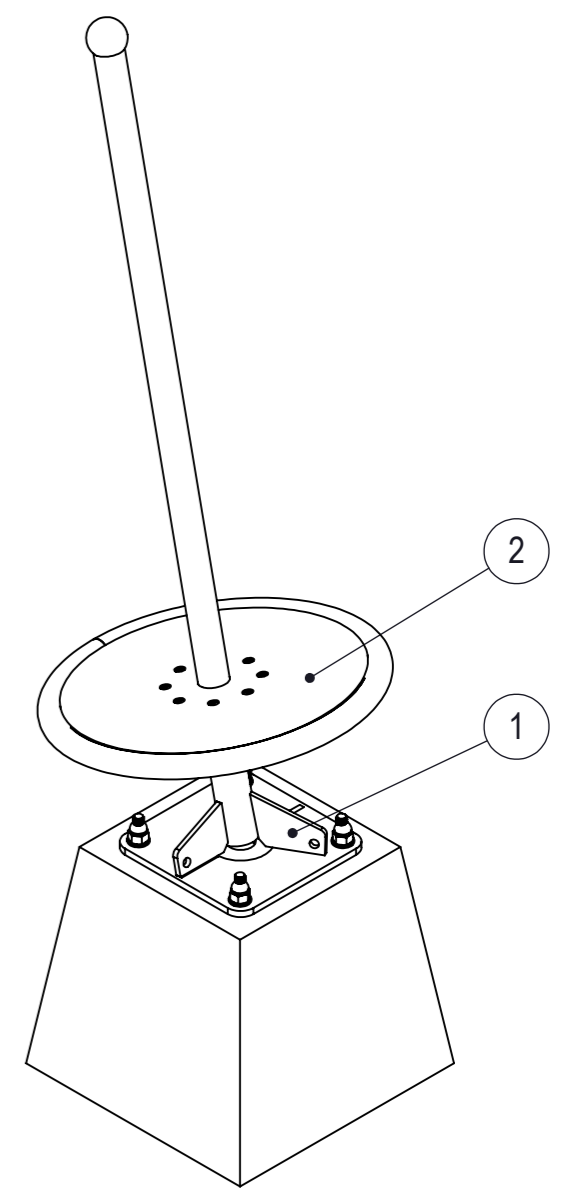

0 10 20 30 40 50 60 70 80
mm

AMV Playground Solutions
Abbey Lane Enterprise Park,
Burscough, Lancashire, L40 7SR
T: 01704 898 919 | E: sales@amvplaygrounds.co.uk
W: www.amvplaygrounds.co.uk

Spinner Sloping High

Size: A3 Units: (cm) Scale: 1:10

Drawing number
1104-R04-INS