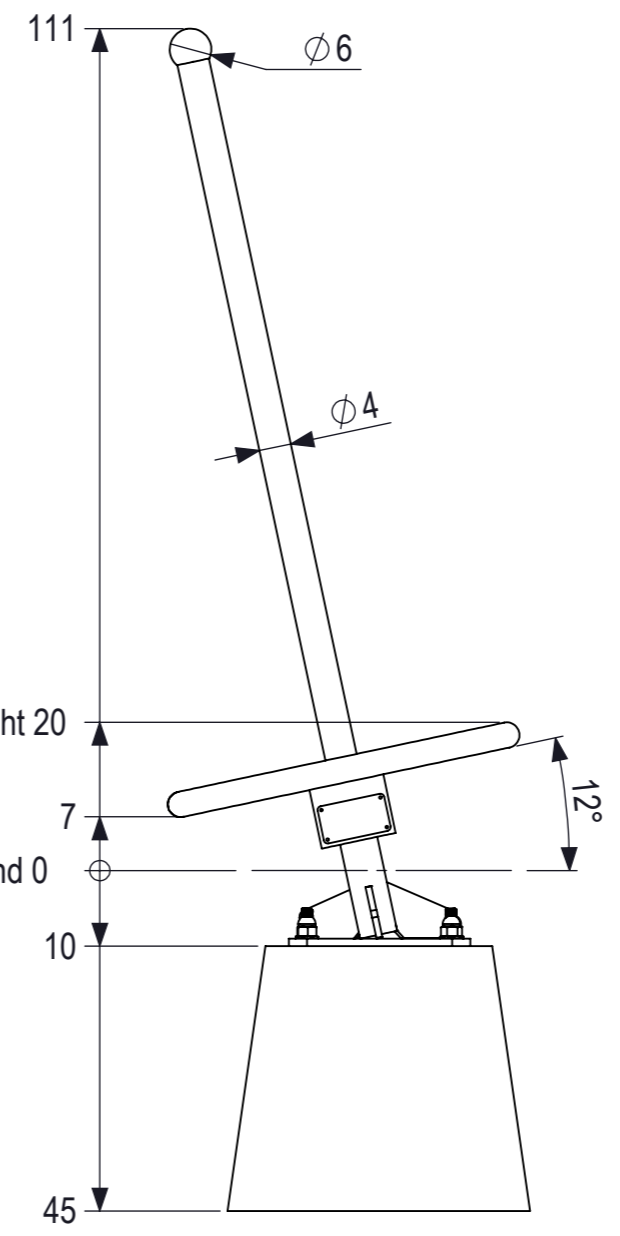

0 10 20 30 40 50 60 70 80
mm

AMV Playground Solutions
Abbey Lane Enterprise Park,
Burscough, Lancashire, L40 7SR
T: 01704 898 919 | E: sales@amvplaygrounds.co.uk
W: www.amvplaygrounds.co.uk

Spinner Sloping High

Size: A3 Units: (cm) Scale: 1:10

Drawing number
1104-R04-INS