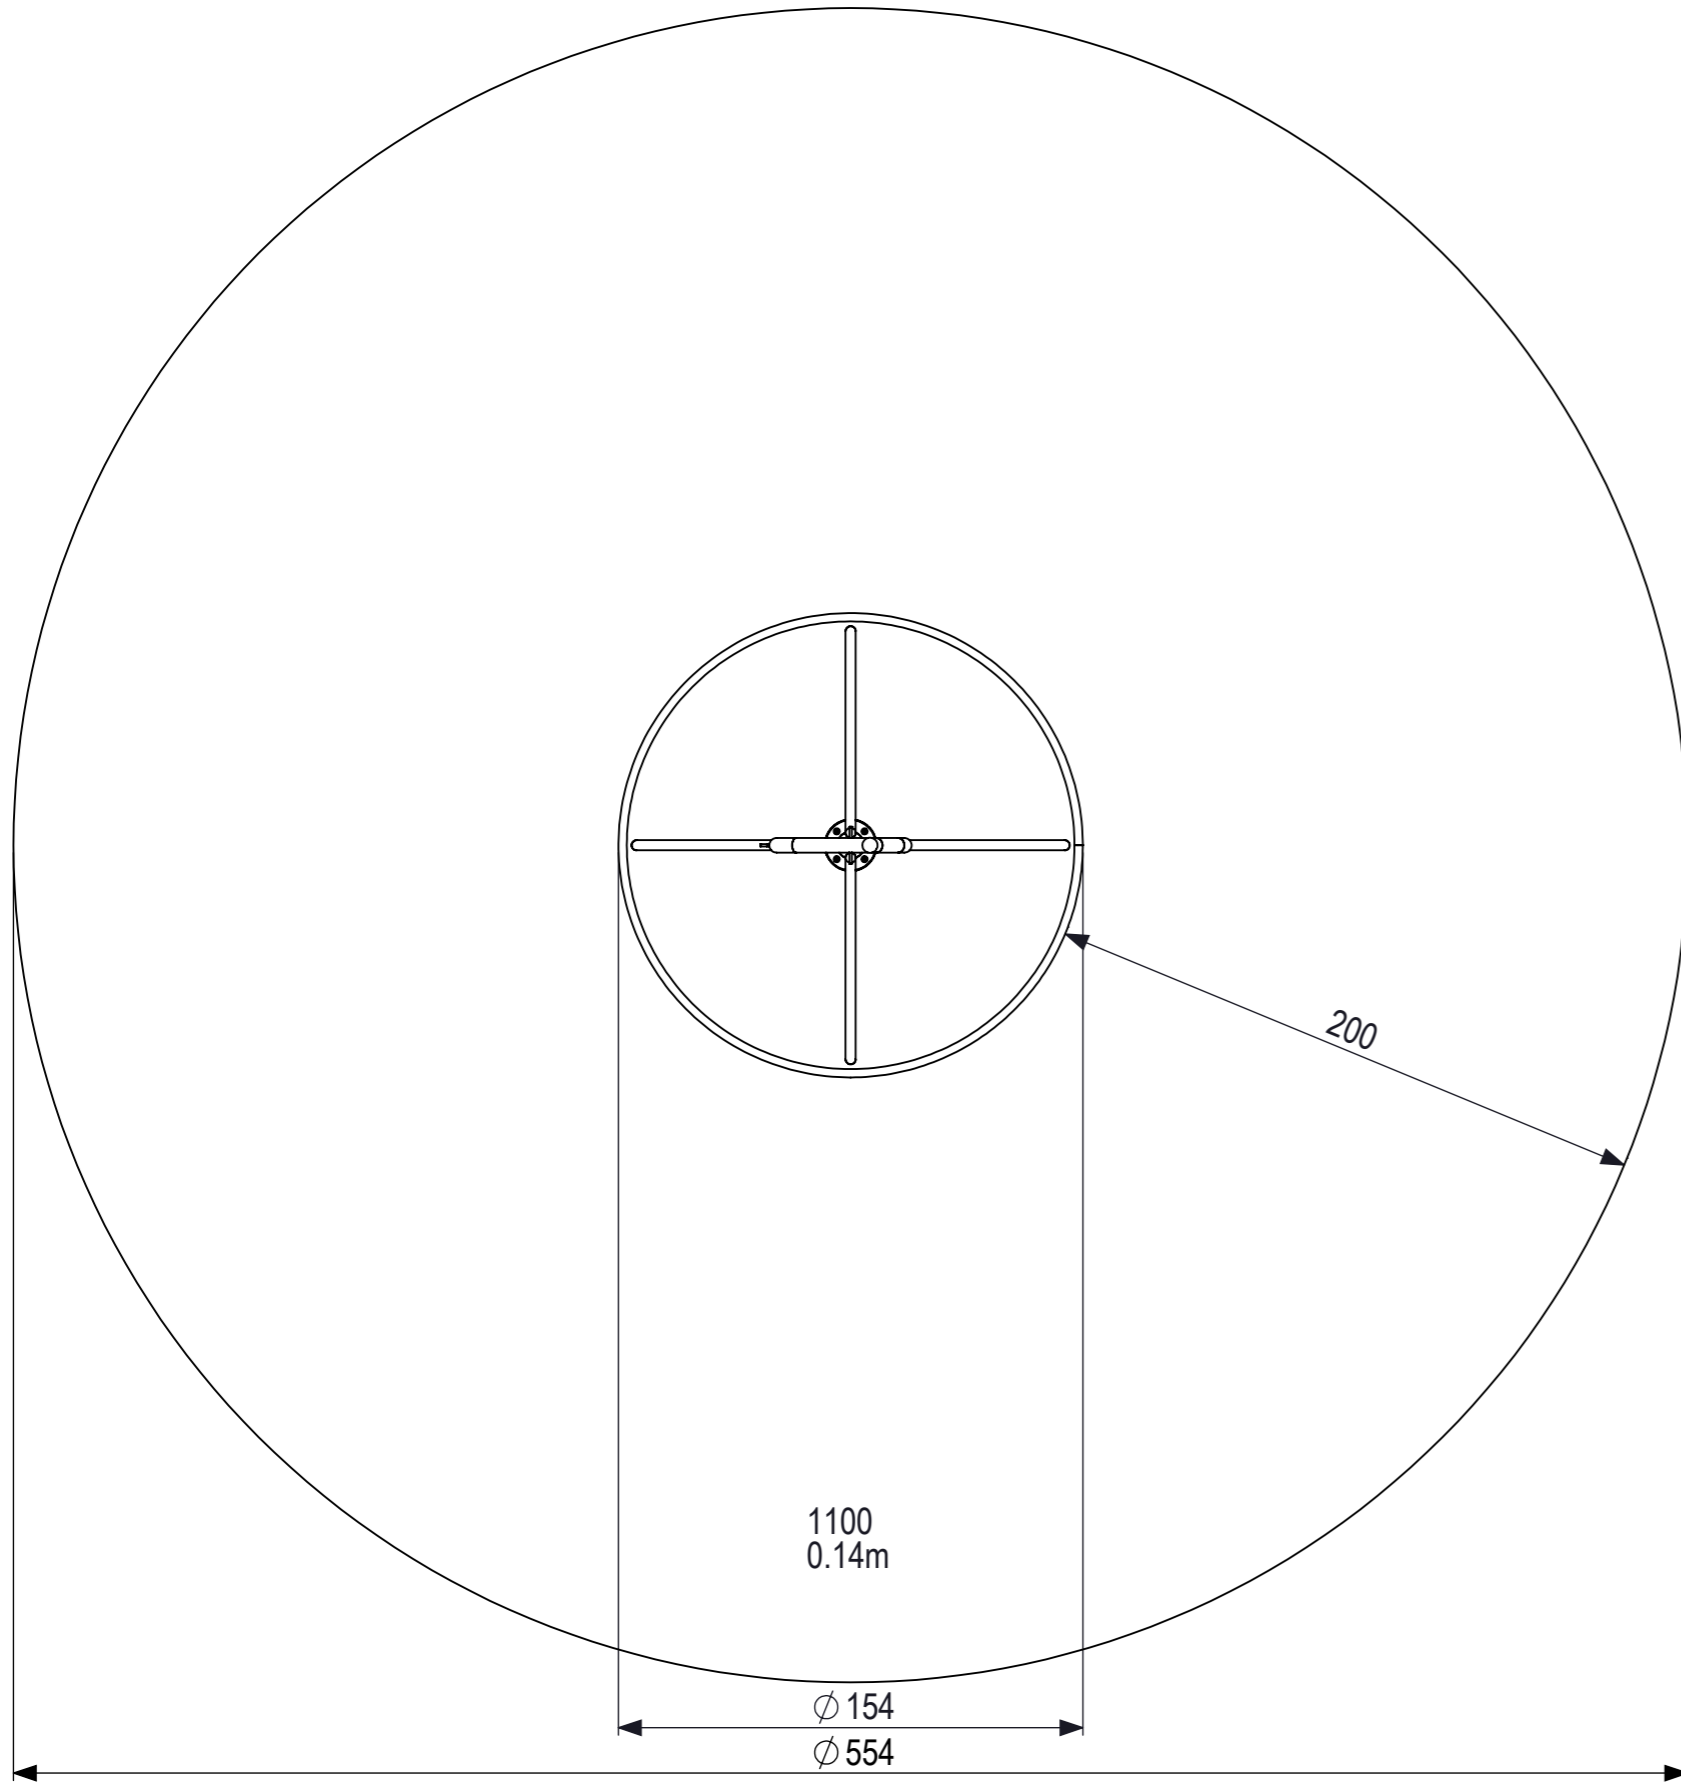

0 10 20 30 40 50 60 70 80
mm

AMV Playground Solutions
Abbey Lane Enterprise Park,
Burscough, Lancashire, L40 7SR
T: 01704 898 919 | E: sales@amvplaygrounds.co.uk
W: www.amvplaygrounds.co.uk

Spinner Carousel

Size: A3 Units: (cm) Scale: 1:25

Drawing number
1100D-INS