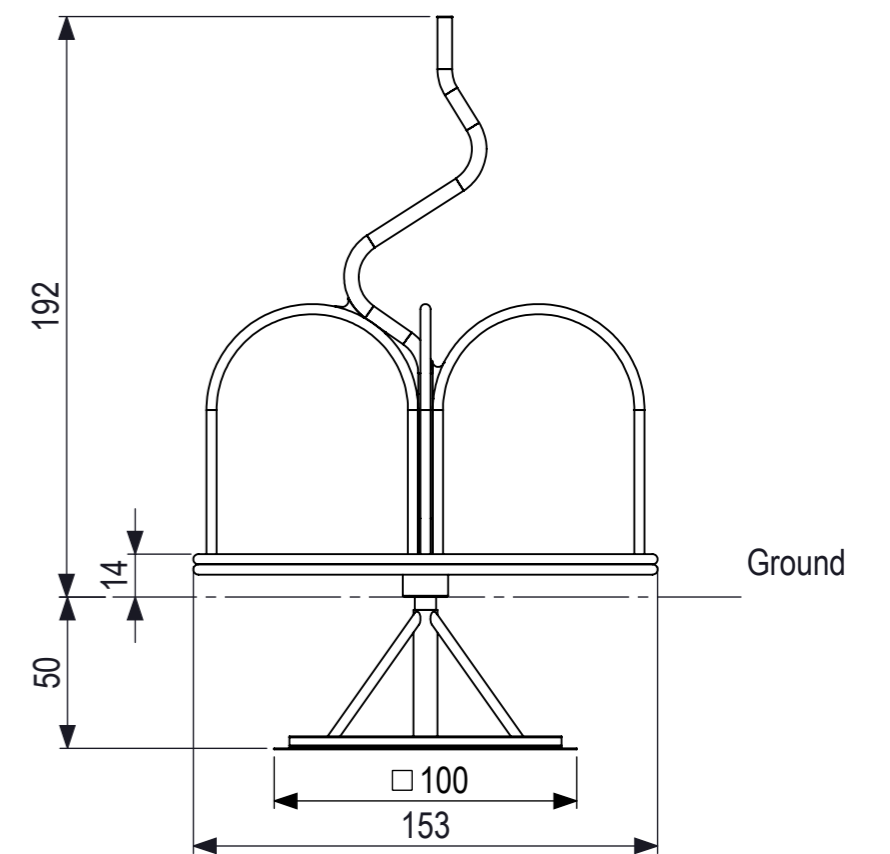

0 10 20 30 40 50 60 70 80
mm

AMV Playground Solutions
Abbey Lane Enterprise Park,
Burscough, Lancashire, L40 7SR
T: 01704 898 919 | E: sales@amvplaygrounds.co.uk
W: www.amvplaygrounds.co.uk

Spinner Carousel

Size: A3 Units: (cm) Scale: 1:25

Drawing number
1100D-INS