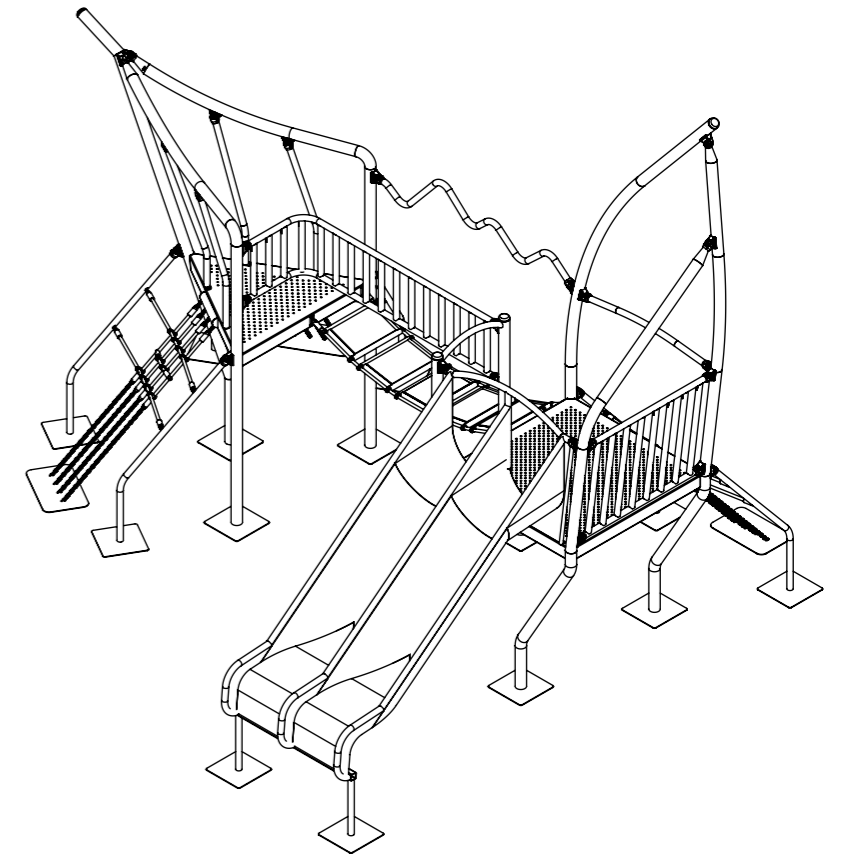

# Bambino Columbus

Size: A3 Units: (cm) Scale: 1:50

Drawing number  
**1081-R07-INS**

SCALE 1:30

0 10 20 30 40 50 60 70 80  
mm

**AMV Playground Solutions**  
Abbey Lane Enterprise Park,  
Burscough, Lancashire, L40 7SR  
T: 01704 898 919 | E: sales@amvplaygrounds.co.uk  
W: www.amvplaygrounds.co.uk

# Bambino Columbus

Size: A3 Units: (cm) Scale: 1:50

Drawing number  
**1081-R07-INS**