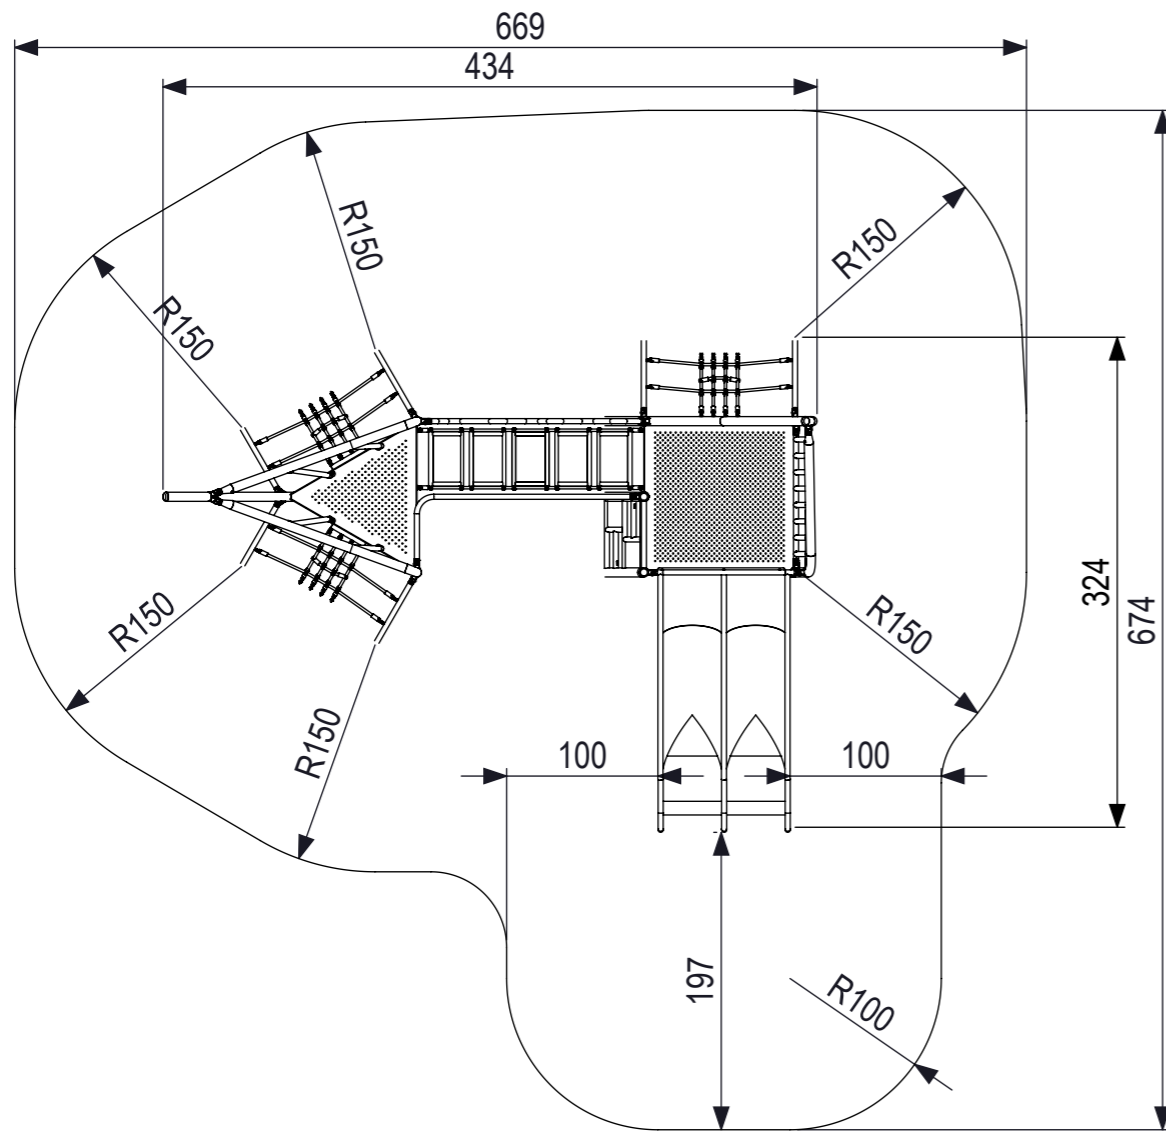

# Bambino Columbus

Size: A3 Units: (cm) Scale: 1:50

Drawing number  
**1081-R07-INS**

SCALE 1:30

0 10 20 30 40 50 60 70 80  
mm

**AMV Playground Solutions**  
Abbey Lane Enterprise Park,  
Burscough, Lancashire, L40 7SR  
T: 01704 898 919 | E: sales@amvplaygrounds.co.uk  
W: www.amvplaygrounds.co.uk

# Bambino Columbus

Size: A3 Units: (cm) Scale: 1:50

Drawing number  
**1081-R07-INS**