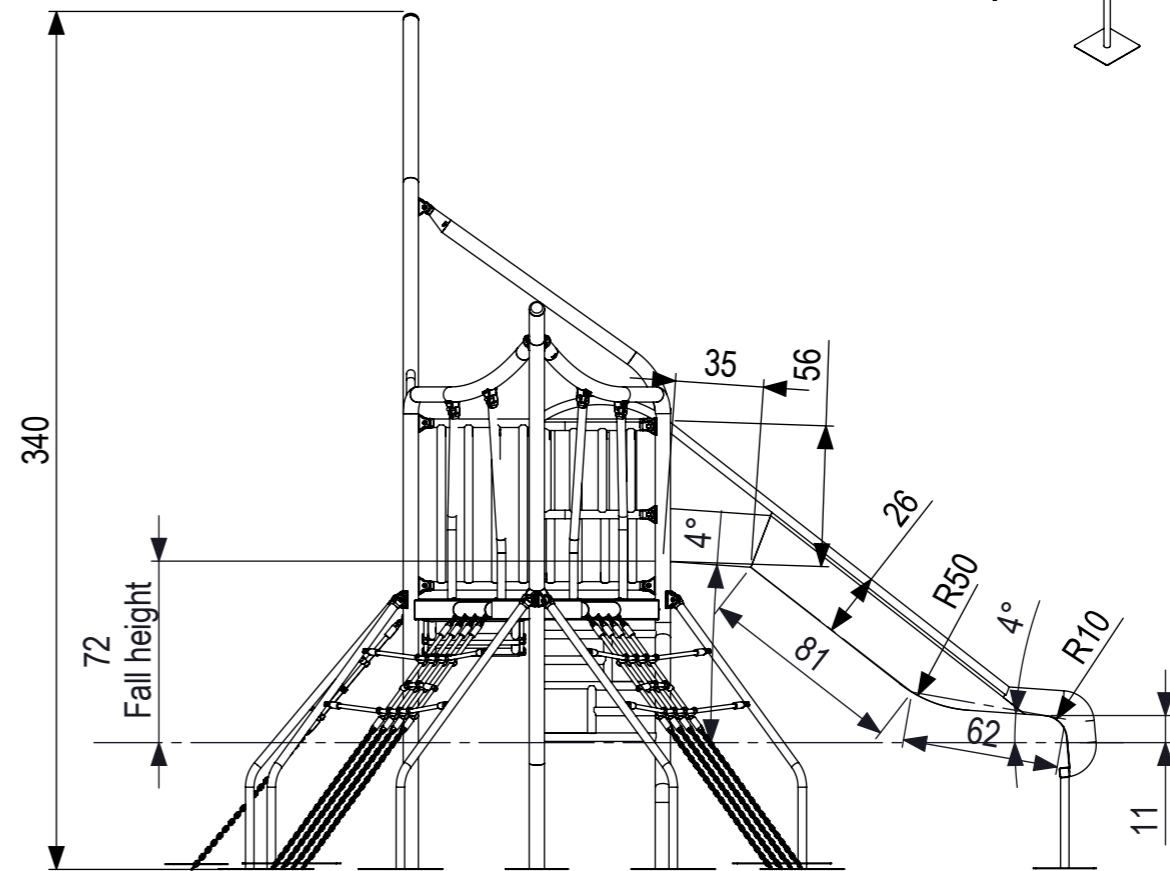

# Bambino Columbus

Size: A3 Units: (cm) Scale: 1:50

Drawing number  
**1081-R07-INS**

SCALE 1:30

0 10 20 30 40 50 60 70 80  
mm

**AMV Playground Solutions**  
Abbey Lane Enterprise Park,  
Burscough, Lancashire, L40 7SR  
T: 01704 898 919 | E: sales@amvplaygrounds.co.uk  
W: www.amvplaygrounds.co.uk

# Bambino Columbus

Size: A3 Units: (cm) Scale: 1:50

Drawing number  
**1081-R07-INS**