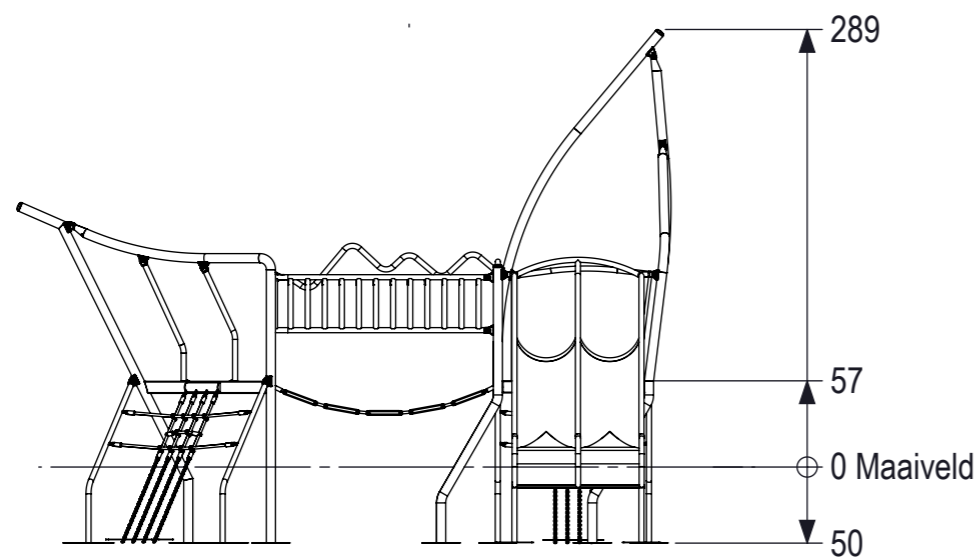

# Bambino Columbus

Size: A3 Units: (cm) Scale: 1:50

Drawing number  
**1081-R07-INS**

SCALE 1:30

0 10 20 30 40 50 60 70 80  
mm

**AMV Playground Solutions**  
Abbey Lane Enterprise Park,  
Burscough, Lancashire, L40 7SR  
T: 01704 898 919 | E: sales@amvplaygrounds.co.uk  
W: www.amvplaygrounds.co.uk

# Bambino Columbus

Size: A3 Units: (cm) Scale: 1:50

Drawing number  
**1081-R07-INS**